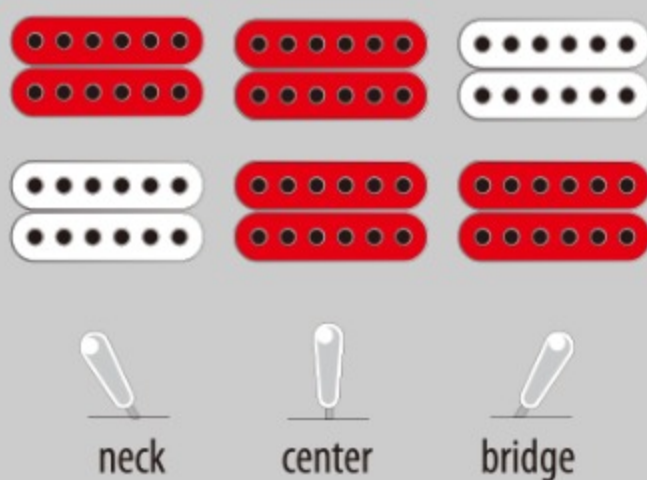

### SPEC

neck type	Wizard II-8 / 5pc Maple/Walnut neck
top/back/body	Meranti body
fretboard	Jatoba fretboard / White dot inlay
fret	Jumbo frets
number of frets	24
bridge	Fixed-8 bridge
string space	10.5mm
neck pickup	EMG® 808 (H) neck pickup (Active/Ceramic)
bridge pickup	EMG® 808 (H) bridge pickup (Active/Alnico)
factory tuning	1D#,2A#,3F#,4C#,5G#,6D#,7A#,8F
strings	D'Addario® EXL120-7+.065
string gauge	.009/.011/.016/.024/.032/.042/.054/.065
nut	Plastic
hardware color	Black

### NECK DIMENSIONS

Scale :	686mm/27"
a : Width	55mm at NUT
b : Width	80mm at 24F
c : Thickness	20mm at 1F
d : Thickness	21.5mm at 12F
Radius :	400mmR

### SWITCHING SYSTEM