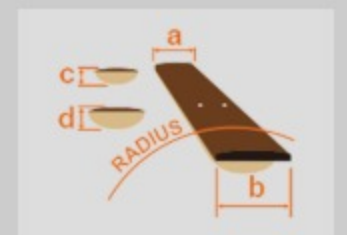

### SPEC

neck type	Wizard II-8 / 5pc Maple/Walnut neck
top/back/body	Meranti body
fretboard	Jatoba fretboard / White dot inlay
fret	Jumbo frets
number of frets	24
bridge	Fixed-8 bridge
string space	10.5mm
neck pickup	EMG® 808 (H) neck pickup (Active/Ceramic)
bridge pickup	EMG® 808 (H) bridge pickup (Active/Alnico)
factory tuning	1D#,2A#,3F#,4C#,5G#,6D#,7A#,8F
strings	D'Addario® EXL120-7+.065
string gauge	.009/.011/.016/.024/.032/.042/.054/.065
nut	Plastic
hardware color	Black

### NECK DIMENSIONS

Scale :	686mm/27"
a : Width	55mm at NUT
b : Width	80mm at 24F
c : Thickness	20mm at 1F
d : Thickness	21.5mm at 12F
Radius :	400mmR