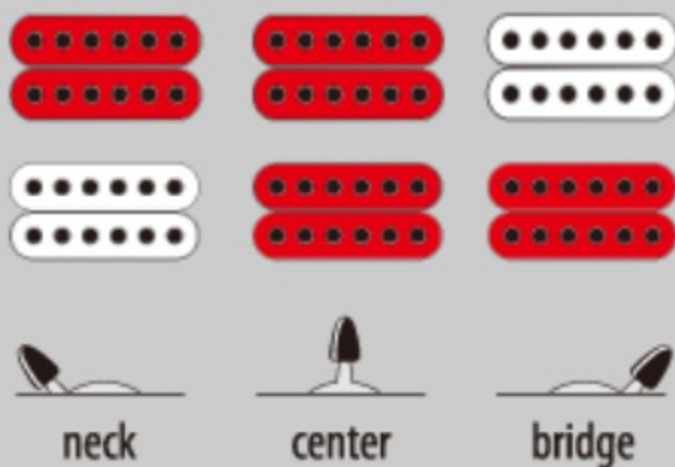

RG80E

ROM : Roadster Orange Metallic

COLOR VARIATION :

SHARE :  

SPEC

SPEC

neck type	Wizard II-8 / 5pc Maple/Walnut neck
top/back/body	Meranti body
fretboard	Jatoba fretboard / White dot inlay
fret	Jumbo frets
number of frets	24
bridge	F108 bridge
string space	10.5mm
neck pickup	EMG® 808 (H) neck pickup (Active/Ceramic)
bridge pickup	EMG® 808 (H) bridge pickup (Active/Alnico)
factory tuning	1D#,2A#,3F#,4C#,5G#,6D#,7A#,8F
strings	D'Addario® EXL120-7+.065
string gauge	.009/.011/.016/.024/.032/.042/.054/.065
hardware color	Black

NECK DIMENSIONS

Scale :	686mm/27"
a : Width	55mm at NUT
b : Width	80mm at 24F
c : Thickness	20mm at 1F
d : Thickness	21.5mm at 12F
Radius :	400mmR

SWITCHING SYSTEM

CONTROLS

OTHERS

Recommended Case MR500C