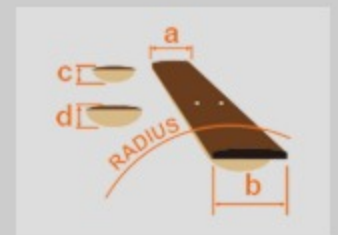

RG80E

ROM : Roadster Orange Metallic

COLOR VARIATION :

SHARE :  

SPEC

SPEC

neck type	Wizard II-8 / 5pc Maple/Walnut neck
top/back/body	Meranti body
fretboard	Jatoba fretboard / White dot inlay
fret	Jumbo frets
number of frets	24
bridge	F108 bridge
string space	10.5mm
neck pickup	EMG® 808 (H) neck pickup (Active/Ceramic)
bridge pickup	EMG® 808 (H) bridge pickup (Active/Alnico)
factory tuning	1D#,2A#,3F#,4C#,5G#,6D#,7A#,8F
strings	D'Addario® EXL120-7+.065
string gauge	.009/.011/.016/.024/.032/.042/.054/.065
hardware color	Black

NECK DIMENSIONS

Scale :	686mm/27"
a : Width	55mm at NUT
b : Width	80mm at 24F
c : Thickness	20mm at 1F
d : Thickness	21.5mm at 12F
Radius :	400mmR

SWITCHING SYSTEM

CONTROLS

OTHERS

Recommended Case MR500C