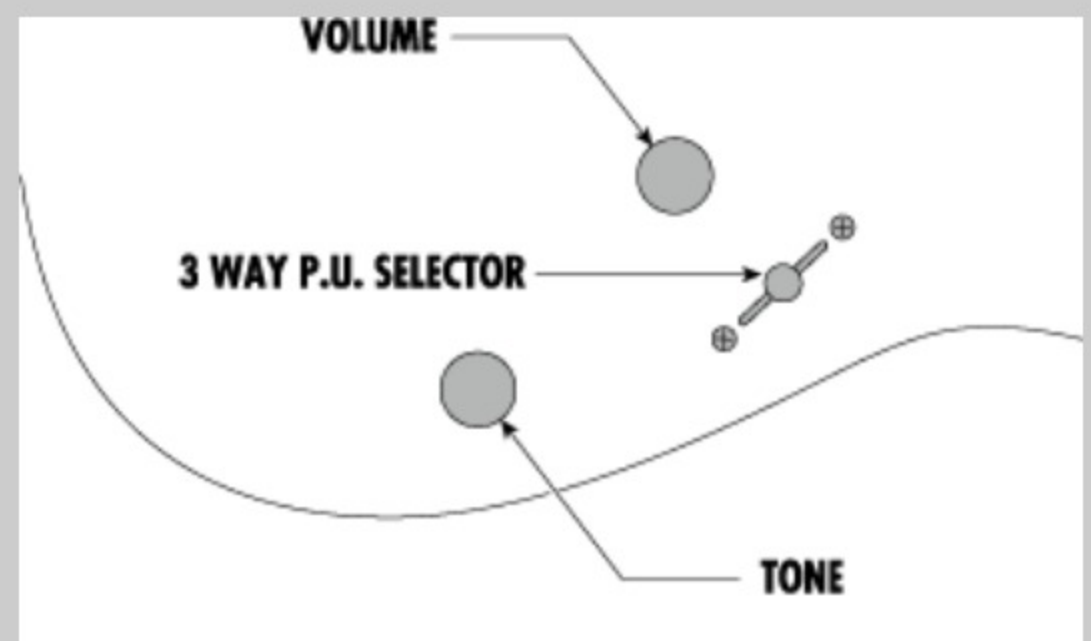

RG80E

ROM : Roadster Orange Metallic

COLOR VARIATION :

SHARE :  

SPEC

SPEC

neck type	Wizard II-8 / 5pc Maple/Walnut neck
top/back/body	Meranti body
fretboard	Jatoba fretboard / White dot inlay
fret	Jumbo frets
number of frets	24
bridge	F108 bridge
string space	10.5mm
neck pickup	EMG® 808 (H) neck pickup (Active/Ceramic)
bridge pickup	EMG® 808 (H) bridge pickup (Active/Alnico)
factory tuning	1D#,2A#,3F#,4C#,5G#,6D#,7A#,8F
strings	D'Addario® EXL120-7+.065
string gauge	.009/.011/.016/.024/.032/.042/.054/.065
hardware color	Black

NECK DIMENSIONS

Scale :	686mm/27"
a : Width	55mm at NUT
b : Width	80mm at 24F
c : Thickness	20mm at 1F
d : Thickness	21.5mm at 12F
Radius :	400mmR

SWITCHING SYSTEM

CONTROLS

OTHERS

Recommended Case MR500C