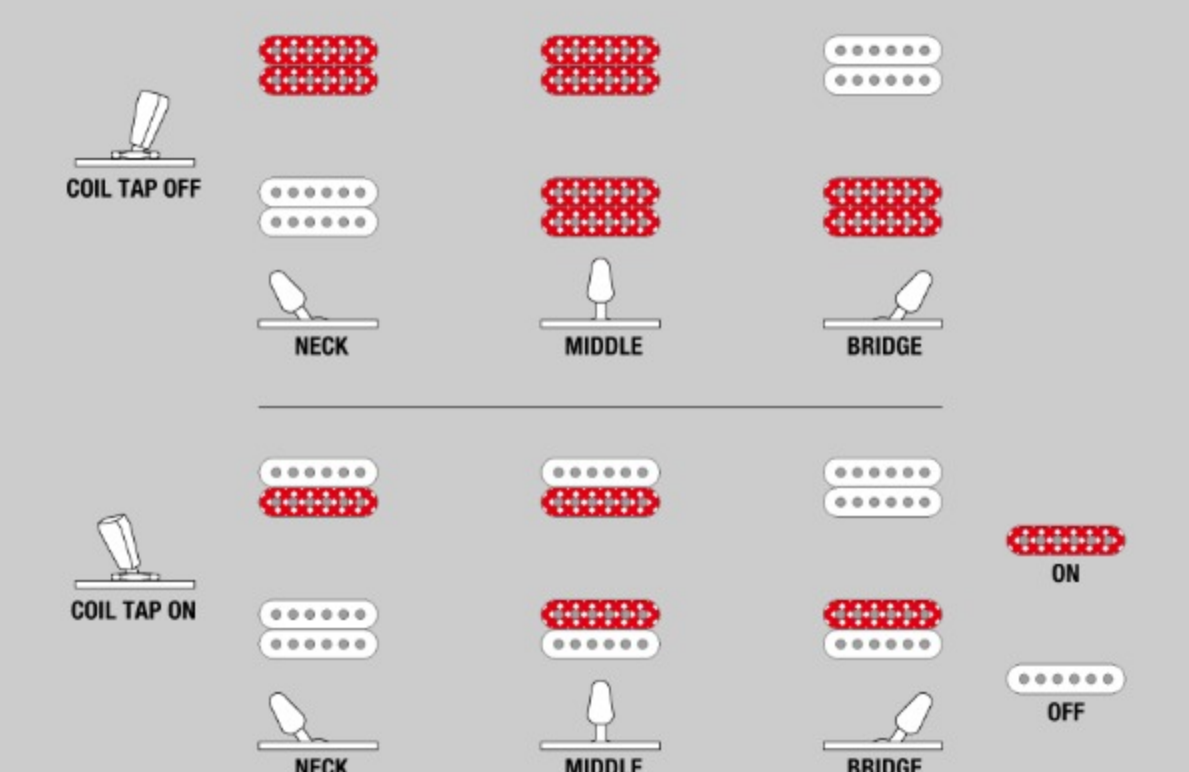

RG80F

COLOR VARIATION :

IPT : Iron Pewter

SHARE :

SPEC

SPECS

neck type	Wizard II-8 / 5pc Maple/Walnut neck
top/back/body	Meranti body
fretboard	Rosewood fretboard / White dot inlay
fret	Jumbo frets
number of frets	24
bridge	F108 bridge
string space	10.5mm
neck pickup	Fishman® Fluence™ Modern Humbucker Alnico 8 (H) neck pickup (Active/Alnico)
bridge pickup	Fishman® Fluence™ Modern Humbucker Ceramic 8 (H) bridge pickup (Active/Ceramic)
factory tuning	1D#,2A#,3F#,4C#,5G#,6D#,7A#,8F
strings	D'Addario® EXL120-7+.065
string gauge	.009/.011/.016/.024/.032/.042/.054/.065
hardware color	Gold

NECK DIMENSIONS

Scale :	686mm/27"
a : Width	55mm at NUT
b : Width	80mm at 24F
c : Thickness	20mm at 1F
d : Thickness	21.5mm at 12F
Radius :	400mmR

DESCRIPTION +

SWITCHING SYSTEM

DESCRIPTION

+

CONTROLS

DESCRIPTION

+

OTHER FEATURES

Recommended	MR500C
Case	
Recommended Bag	IGB540-BK
Coil-tap switch	
Fishman® Fluence™ Voicing switch on volume control (push/pull)	