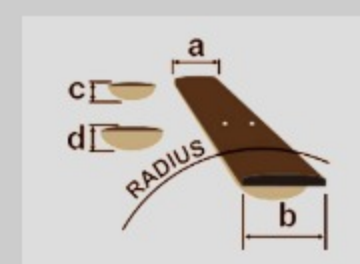

RG80F

COLOR VARIATION :

IPT : Iron Pewter

SHARE :

SPEC

SPECS

neck type	Wizard II-8 / 5pc Maple/Walnut neck
top/back/body	Meranti body
fretboard	Rosewood fretboard / White dot inlay
fret	Jumbo frets
number of frets	24
bridge	F108 bridge
string space	10.5mm
neck pickup	Fishman® Fluence™ Modern Humbucker Alnico 8 (H) neck pickup (Active/Alnico)
bridge pickup	Fishman® Fluence™ Modern Humbucker Ceramic 8 (H) bridge pickup (Active/Ceramic)
factory tuning	1D#,2A#,3F#,4C#,5G#,6D#,7A#,8F
strings	D'Addario® EXL120-7+.065
string gauge	.009/.011/.016/.024/.032/.042/.054/.065
hardware color	Gold

NECK DIMENSIONS

Scale :	686mm/27"
a : Width	55mm at NUT
b : Width	80mm at 24F
c : Thickness	20mm at 1F
d : Thickness	21.5mm at 12F
Radius :	400mmR

DESCRIPTION +

SWITCHING SYSTEM

DESCRIPTION

+

CONTROLS

DESCRIPTION