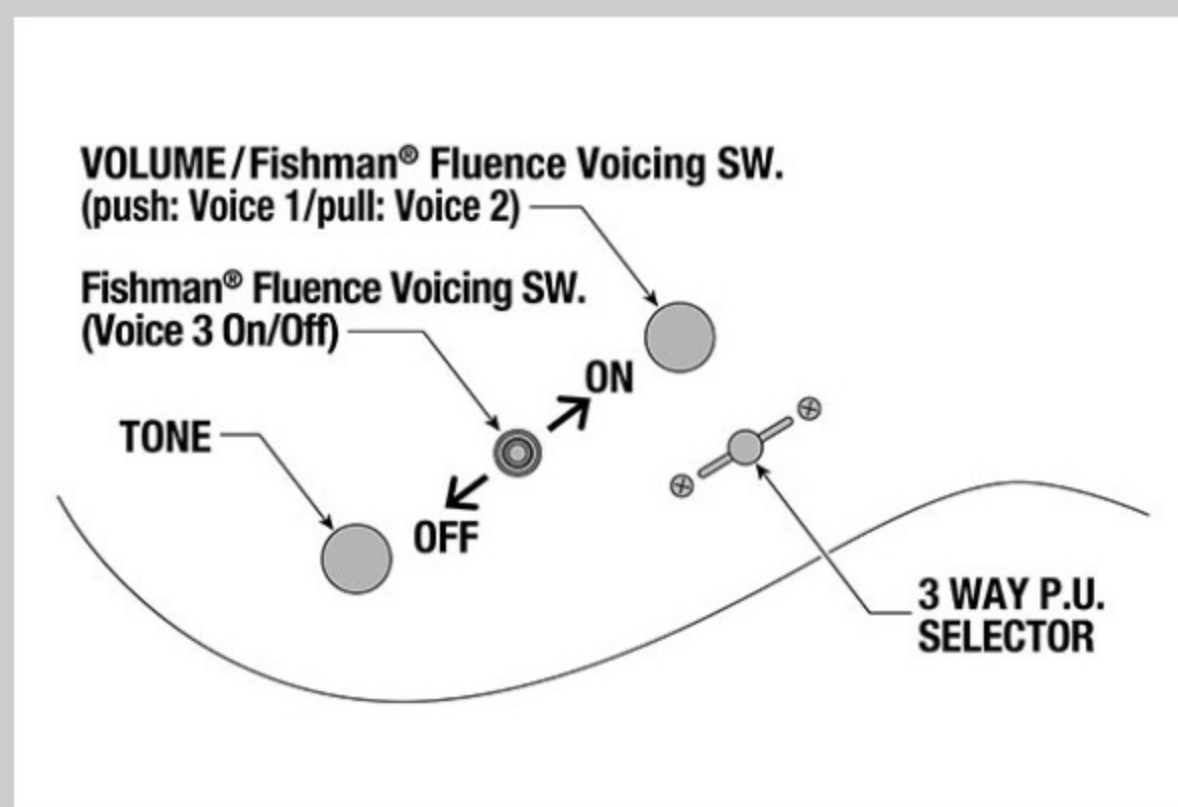

RG80F

COLOR VARIATION :

IPT : Iron Pewter

SHARE :

SPEC

SPECS

neck type	Wizard II-8 / 5pc Maple/Walnut neck
top/back/body	Meranti body
fretboard	Rosewood fretboard / White dot inlay
fret	Jumbo frets
number of frets	24
bridge	F108 bridge
string space	10.5mm
neck pickup	Fishman® Fluence™ Modern Humbucker Alnico 8 (H) neck pickup (Active/Alnico)
bridge pickup	Fishman® Fluence™ Modern Humbucker Ceramic 8 (H) bridge pickup (Active/Ceramic)
factory tuning	1D#,2A#,3F#,4C#,5G#,6D#,7A#,8F
strings	D'Addario® EXL120-7+.065
string gauge	.009/.011/.016/.024/.032/.042/.054/.065
hardware color	Gold

NECK DIMENSIONS

Scale :	686mm/27"
a : Width	55mm at NUT
b : Width	80mm at 24F
c : Thickness	20mm at 1F
d : Thickness	21.5mm at 12F
Radius :	400mmR

DESCRIPTION +

SWITCHING SYSTEM

DESCRIPTION

+

CONTROLS

DESCRIPTION

+

OTHER FEATURES

Recommended	MR500C
Case	
Recommended Bag	IGB540-BK
Coil-tap switch	
Fishman® Fluence™ Voicing switch on volume control (push/pull)	