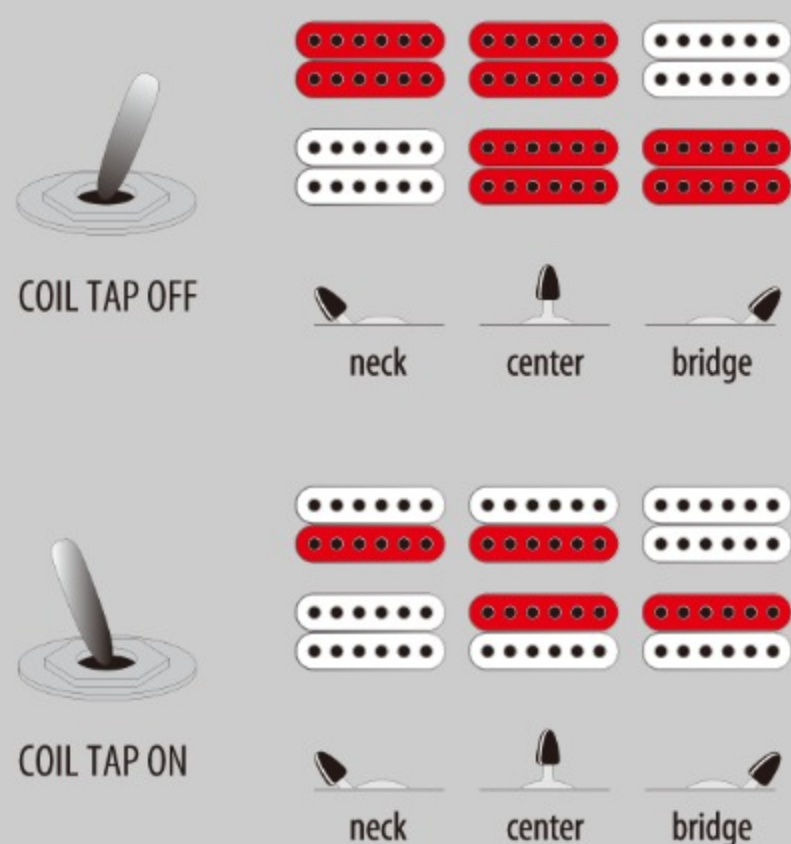

RG8520 *j. custom*

MADE IN JAPAN

SDE : Sodalite

COLOR VARIATION :

SHARE :  

SPEC

SPEC

neck type	RG j.custom Super Wizard / 5pc Maple/Wenge neck
top/back/body	AAA Flamed Maple (4mm) top / African Mahogany body
fretboard	Bound Macassar Ebony fretboard / Tree of Life inlay
fret	Jumbo frets / j.custom fret edge treatment
number of frets	24
bridge	Lo-Pro Edge tremolo bridge
neck pickup	DiMarzio® Fusion Edge (H) neck pickup (Passive/Ceramic)
bridge pickup	DiMarzio® Fusion Edge (H) bridge pickup (Passive/Ceramic)
factory tuning	1E,2B,3G,4D,5A,6E
strings	D'Addario® EXL120
string gauge	.009/.011/.016/.024/.032/.042
hardware color	Cosmo black

NECK DIMENSIONS

Scale :	648mm/25.5"
a : Width	43mm at NUT
b : Width	58mm at 24F
c : Thickness	17mm at 1F
d : Thickness	19mm at 12F
Radius :	430

SWITCHING SYSTEM

CONTROLS

OTHERS

- Coil-tap switch
- Gotoh® machine heads
- Gotoh® Strap lock pins
- Hardshell case included