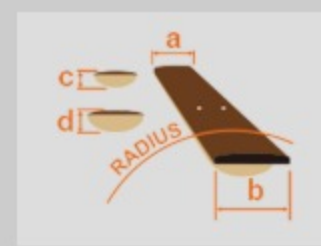

RG8520 *j. custom*

MADE IN JAPAN

SDE : Sodalite

COLOR VARIATION :

SHARE :  

SPEC

SPEC

neck type	RG j.custom Super Wizard / 5pc Maple/Wenge neck
top/back/body	AAA Flamed Maple (4mm) top / African Mahogany body
fretboard	Bound Macassar Ebony fretboard / Tree of Life inlay
fret	Jumbo frets / j.custom fret edge treatment
number of frets	24
bridge	Lo-Pro Edge tremolo bridge
neck pickup	DiMarzio® Fusion Edge (H) neck pickup (Passive/Ceramic)
bridge pickup	DiMarzio® Fusion Edge (H) bridge pickup (Passive/Ceramic)
factory tuning	1E,2B,3G,4D,5A,6E
strings	D'Addario® EXL120
string gauge	.009/.011/.016/.024/.032/.042
hardware color	Cosmo black

NECK DIMENSIONS

Scale :	648mm/25.5"
a : Width	43mm at NUT
b : Width	58mm at 24F
c : Thickness	17mm at 1F
d : Thickness	19mm at 12F
Radius :	430

SWITCHING SYSTEM

CONTROLS

OTHERS

- Coil-tap switch
- Gotoh® machine heads
- Gotoh® Strap lock pins
- Hardshell case included