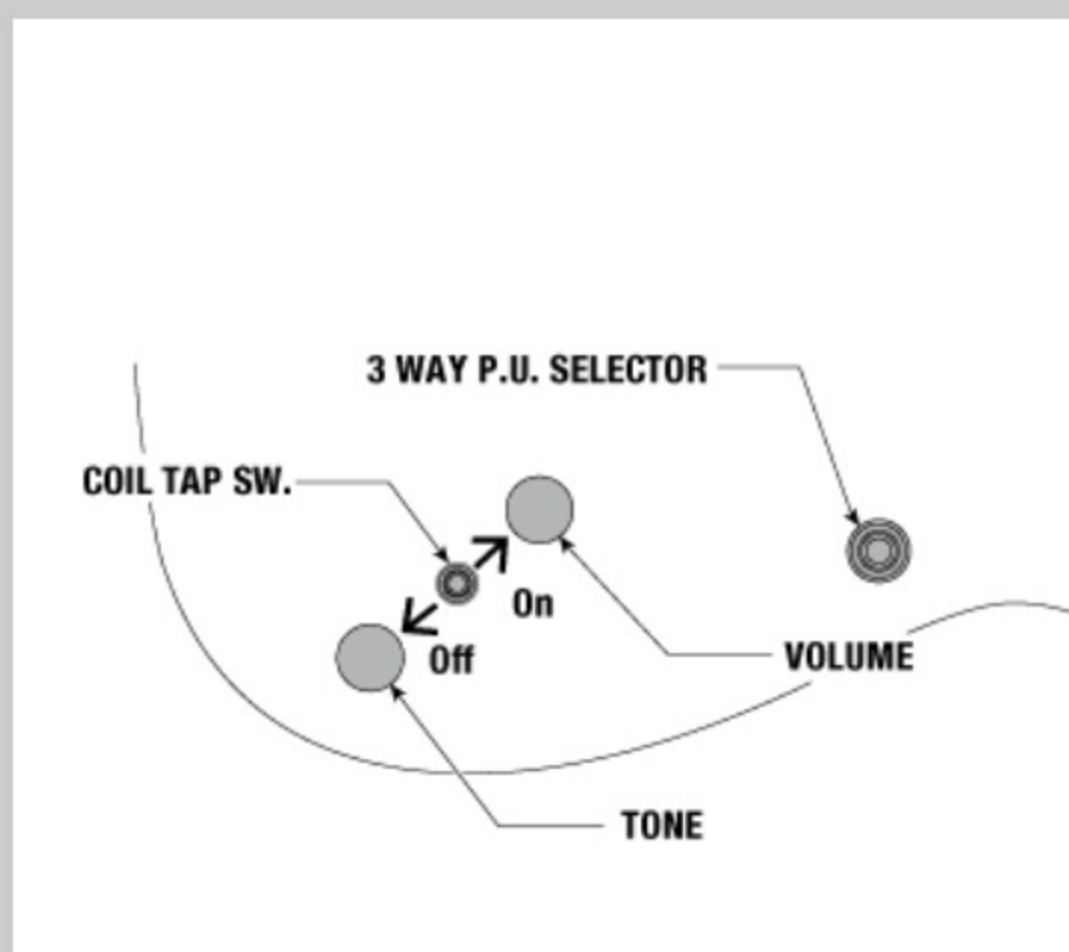

RG8520 *j. custom*

MADE IN JAPAN

SDE : Sodalite

COLOR VARIATION :

SHARE :  

SPEC

SPEC

neck type	RG j.custom Super Wizard / 5pc Maple/Wenge neck
top/back/body	AAA Flamed Maple (4mm) top / African Mahogany body
fretboard	Bound Macassar Ebony fretboard / Tree of Life inlay
fret	Jumbo frets / j.custom fret edge treatment
number of frets	24
bridge	Lo-Pro Edge tremolo bridge
neck pickup	DiMarzio® Fusion Edge (H) neck pickup (Passive/Ceramic)
bridge pickup	DiMarzio® Fusion Edge (H) bridge pickup (Passive/Ceramic)
factory tuning	1E,2B,3G,4D,5A,6E
strings	D'Addario® EXL120
string gauge	.009/.011/.016/.024/.032/.042
hardware color	Cosmo black

NECK DIMENSIONS

Scale :	648mm/25.5"
a : Width	43mm at NUT
b : Width	58mm at 24F
c : Thickness	17mm at 1F
d : Thickness	19mm at 12F
Radius :	430

SWITCHING SYSTEM

CONTROLS

OTHERS

- Coil-tap switch
- Gotoh® machine heads
- Gotoh® Strap lock pins
- Hardshell case included