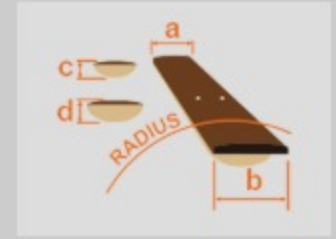

RG8520 *j. custom*

MADE IN JAPAN

GE : Green Emerald

COLOR VARIATION : 

SHARE :  

SPEC

SPEC

neck type	RG j.custom Super Wizard / 5pc Maple/Wenge neck
top/back/body	AAA Flamed Maple (4mm) top / African Mahogany body
fretboard	Bound Macassar Ebony fretboard / Tree of Life inlay
fret	Jumbo frets / j.custom fret edge treatment
number of frets	24
bridge	Lo-Pro Edge tremolo bridge
string space	10.8mm
neck pickup	DiMarzio® Air Norton™ (H) neck pickup (Passive/Alnico)
bridge pickup	DiMarzio® The Tone Zone® (H) bridge pickup (Passive/Alnico)
factory tuning	1E,2B,3G,4D,5A,6E
strings	D'Addario® EXL120
string gauge	.009/.011/.016/.024/.032/.042
nut	Locking nut
hardware color	Cosmo Black

NECK DIMENSIONS

Scale :	648mm/25.5"
a : Width	43mm at NUT
b : Width	58mm at 24F
c : Thickness	17mm at 1F
d : Thickness	19mm at 12F
Radius :	430mmR

SWITCHING SYSTEM

CONTROLS

OTHERS

- Hardshell case included
- Gotoh® Strap lock pins
- Gotoh® machine heads