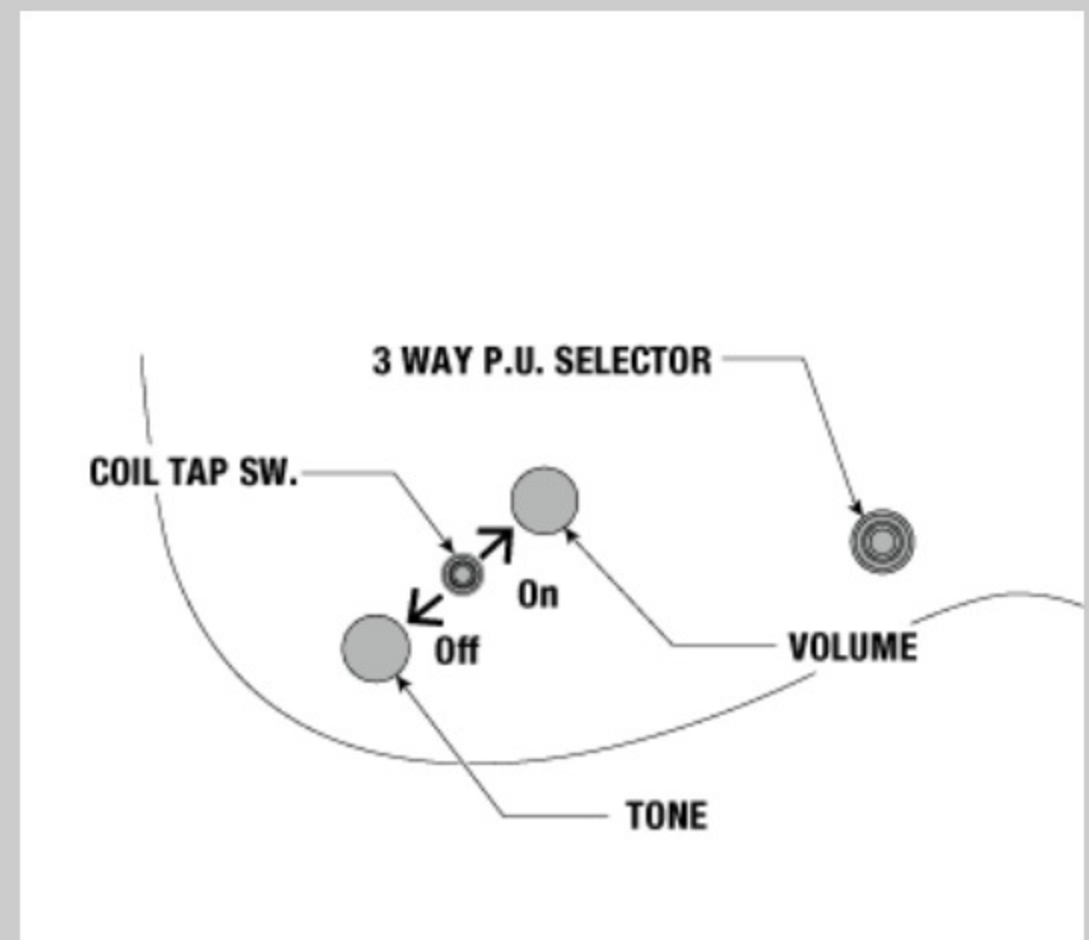

RG8520 *j. custom*

MADE IN JAPAN

GE : Green Emerald

COLOR VARIATION : 

SHARE :  

SPEC

SPEC

neck type	RG j.custom Super Wizard / 5pc Maple/Wenge neck
top/back/body	AAA Flamed Maple (4mm) top / African Mahogany body
fretboard	Bound Macassar Ebony fretboard / Tree of Life inlay
fret	Jumbo frets / j.custom fret edge treatment
number of frets	24
bridge	Lo-Pro Edge tremolo bridge
string space	10.8mm
neck pickup	DiMarzio® Air Norton™ (H) neck pickup (Passive/Alnico)
bridge pickup	DiMarzio® The Tone Zone® (H) bridge pickup (Passive/Alnico)
factory tuning	1E,2B,3G,4D,5A,6E
strings	D'Addario® EXL120
string gauge	.009/.011/.016/.024/.032/.042
nut	Locking nut
hardware color	Cosmo Black

NECK DIMENSIONS

Scale :	648mm/25.5"
a : Width	43mm at NUT
b : Width	58mm at 24F
c : Thickness	17mm at 1F
d : Thickness	19mm at 12F
Radius :	430mmR

SWITCHING SYSTEM

CONTROLS

OTHERS

- Hardshell case included
- Gotoh® Strap lock pins
- Gotoh® machine heads