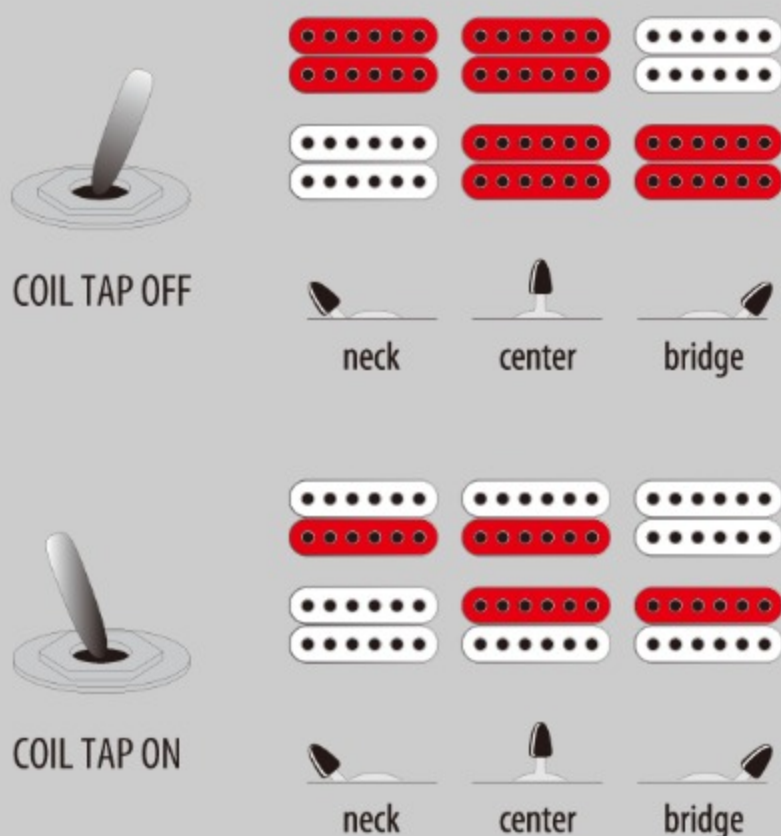

RG8520 *j. custom*

MADE IN JAPAN

GE : Green Emerald

COLOR VARIATION : 

SHARE :  

SPEC

SPEC

neck type	RG j.custom Super Wizard / 5pc Maple/Wenge neck
top/back/body	AAA Flamed Maple (4mm) top / African Mahogany body
fretboard	Bound Macassar Ebony fretboard / Tree of Life inlay
fret	Jumbo frets / j.custom fret edge treatment
number of frets	24
bridge	Lo-Pro Edge tremolo bridge
string space	10.8mm
neck pickup	DiMarzio® Air Norton™ (H) neck pickup (Passive/Alnico)
bridge pickup	DiMarzio® The Tone Zone® (H) bridge pickup (Passive/Alnico)
factory tuning	1E,2B,3G,4D,5A,6E
strings	D'Addario® EXL120
string gauge	.009/.011/.016/.024/.032/.042
nut	Locking nut
hardware color	Cosmo Black

NECK DIMENSIONS

Scale :	648mm/25.5"
a : Width	43mm at NUT
b : Width	58mm at 24F
c : Thickness	17mm at 1F
d : Thickness	19mm at 12F
Radius :	430mmR

SWITCHING SYSTEM

CONTROLS

OTHERS

- Hardshell case included
- Gotoh® Strap lock pins
- Gotoh® machine heads