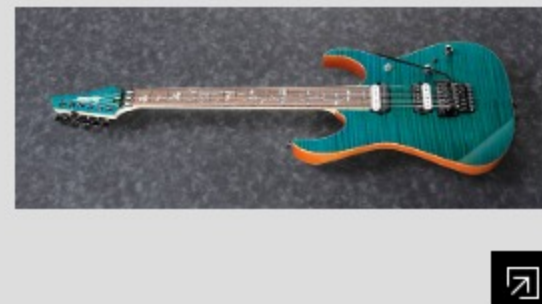

RG8520 *j. custom*

MADE IN JAPAN

GE : Green Emerald

COLOR VARIATION : 

SHARE :  

SPEC

SPEC

neck type	RG j.custom Super Wizard / 5pc Maple/Wenge neck
top/back/body	AAA Flamed Maple (4mm) top / African Mahogany body
fretboard	Bound Macassar Ebony fretboard / Tree of Life inlay
fret	Jumbo frets / j.custom fret edge treatment
number of frets	24
bridge	Lo-Pro Edge tremolo bridge
string space	10.8mm
neck pickup	DiMarzio® Air Norton™ (H) neck pickup (Passive/Alnico)
bridge pickup	DiMarzio® The Tone Zone® (H) bridge pickup (Passive/Alnico)
factory tuning	1E,2B,3G,4D,5A,6E
strings	D'Addario® EXL120
string gauge	.009/.011/.016/.024/.032/.042
nut	Locking nut
hardware color	Cosmo Black

NECK DIMENSIONS

Scale :	648mm/25.5"
a : Width	43mm at NUT
b : Width	58mm at 24F
c : Thickness	17mm at 1F
d : Thickness	19mm at 12F
Radius :	430mmR

SWITCHING SYSTEM

CONTROLS

OTHERS

- Hardshell case included
- Gotoh® Strap lock pins
- Gotoh® machine heads