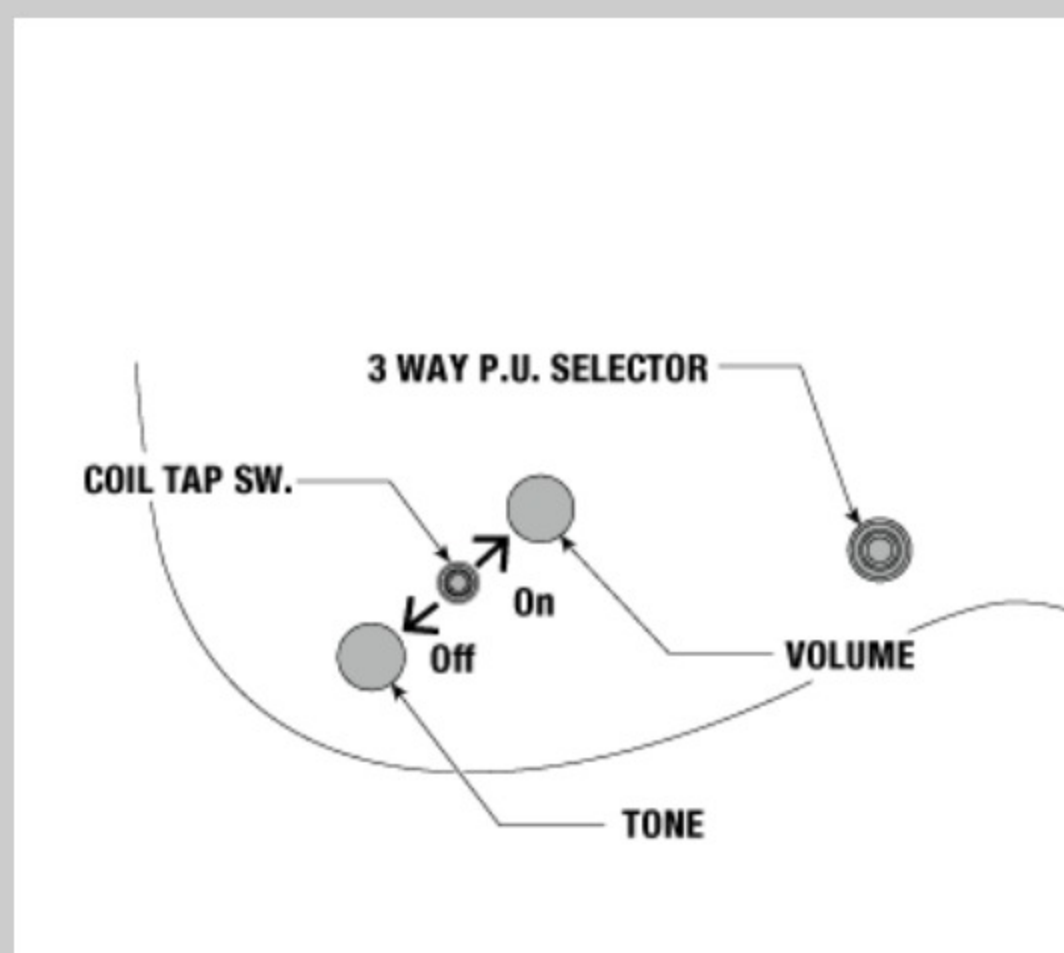

NECK DIMENSIONS

Scale :	648mm/25.5"
a : Width	43mm at NUT
b : Width	58mm at 24F
c : Thickness	17mm at 1F
d : Thickness	19mm at 12F
Radius :	430mmR

SWITCHING SYSTEM

CONTROLS

OTHERS

- Included Case/Bag M20RG
- Recommended Bag M20RG
- Gotoh® Strap Locks included
- Certificate of Authenticity included