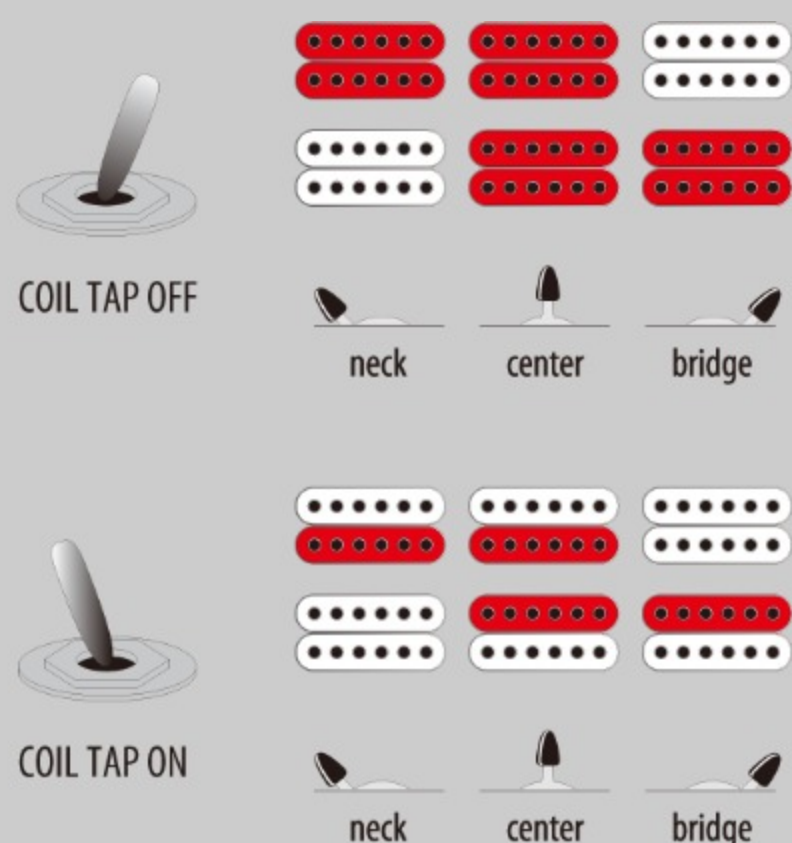

RG8520 *j. custom*

MADE IN JAPAN

SDE : Sodalite

COLOR VARIATION :

SHARE :  

SPEC

SPEC

neck type	RG j.custom Super Wizard / 5pc Maple/Wenge neck
top/back/body	AAA Flamed Maple (4mm) top / African Mahogany (40mm) body
fretboard	Bound Selected Rosewood / Tree of Life inlay
fret	Jumbo frets
bridge	Lo-Pro Edge tremolo bridge
neck pickup	DiMarzio® Fusion Edge (H) neck pickup (Passive/Ceramic)
bridge pickup	DiMarzio® Fusion Edge (H) bridge pickup (Passive/Ceramic)
hardware color	Cosmo black

NECK DIMENSIONS

Scale :	648mm/25.5"
a : Width	43mm at NUT
b : Width	58mm at 24F
c : Thickness	17mm at 1F
d : Thickness	19mm at 12F
Radius :	430mmR

SWITCHING SYSTEM

CONTROLS

OTHERS

- Included Case/Bag M20RG
- Recommended Bag M20RG
- Gotoh® Strap Locks included
- Certificate of Authenticity included