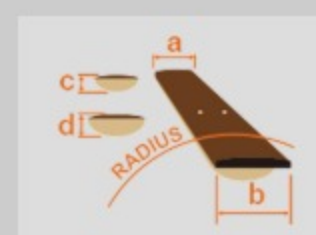

RG8520 *j. custom*

MADE IN JAPAN

SDE : Sodalite

COLOR VARIATION :

SHARE :  

SPEC

SPEC

neck type	RG j.custom Super Wizard / 5pc Maple/Wenge neck
top/back/body	AAA Flamed Maple (4mm) top / African Mahogany (40mm) body
fretboard	Bound Selected Rosewood / Tree of Life inlay
fret	Jumbo frets
bridge	Lo-Pro Edge tremolo bridge
neck pickup	DiMarzio® Fusion Edge (H) neck pickup (Passive/Ceramic)
bridge pickup	DiMarzio® Fusion Edge (H) bridge pickup (Passive/Ceramic)
hardware color	Cosmo black

NECK DIMENSIONS

Scale :	648mm/25.5"
a : Width	43mm at NUT
b : Width	58mm at 24F
c : Thickness	17mm at 1F
d : Thickness	19mm at 12F
Radius :	430mmR

SWITCHING SYSTEM

CONTROLS

OTHERS

- Included Case/Bag M20RG
- Recommended Bag M20RG
- Gotoh® Strap Locks included
- Certificate of Authenticity included