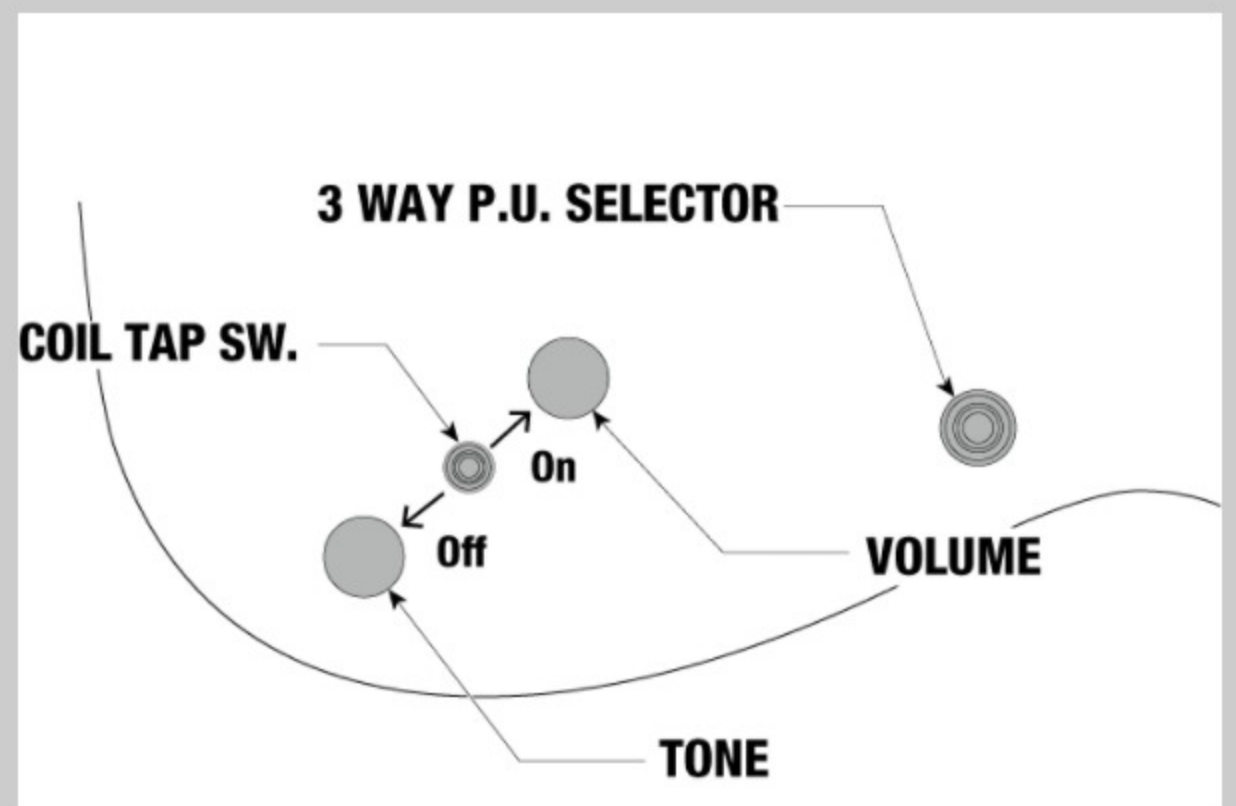

NECK DIMENSIONS

Scale :	648mm/25.5"
a : Width	43mm at NUT
b : Width	58mm at 24F
c : Thickness	17mm at 1F
d : Thickness	19mm at 12F
Radius :	430mmR

DESCRIPTION +

SWITCHING SYSTEM

DESCRIPTION

+

CONTROLS

DESCRIPTION

+

OTHERS

- 限定モデル
- Hardshell case付属
- Coil-tap switch
- Luminlay side dots
- Gotoh® machine heads
- Gotoh® Strap lock pins