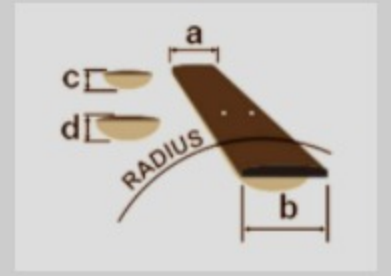

neck type	RG j.custom Super Wizard / 5pc Maple/Wenge neck
top/back/body	Marbled Ebony top / African Mahogany body
fretboard	Bound Macassar Ebony fretboard / Tree of Life inlay
fret	Jescar EVO Gold frets / j.custom fret edge treatment
number of frets	24
bridge	Lo-Pro Edge tremolo bridge
string space	10.8mm
neck pickup	DiMarzio® Fusion Edge (H) neck pickup (Passive/Ceramic)
bridge pickup	DiMarzio® Fusion Edge (H) bridge pickup (Passive/Ceramic)
factory tuning	1E,2B,3G,4D,5A,6E
strings	D'Addario® EXL120
string gauge	.009/.011/.016/.024/.032/.042
nut	Locking nut
hardware color	Gold

NECK DIMENSIONS

Scale :	648mm/25.5"
a : Width	43mm at NUT
b : Width	58mm at 24F
c : Thickness	17mm at 1F
d : Thickness	19mm at 12F
Radius :	430mmR

DESCRIPTION +

SWITCHING SYSTEM

DESCRIPTION

+

CONTROLS

DESCRIPTION

+

OTHERS

- 限定モデル
- Hardshell case付属
- Coil-tap switch
- Luminlay side dots
- Gotoh® machine heads
- Gotoh® Strap lock pins