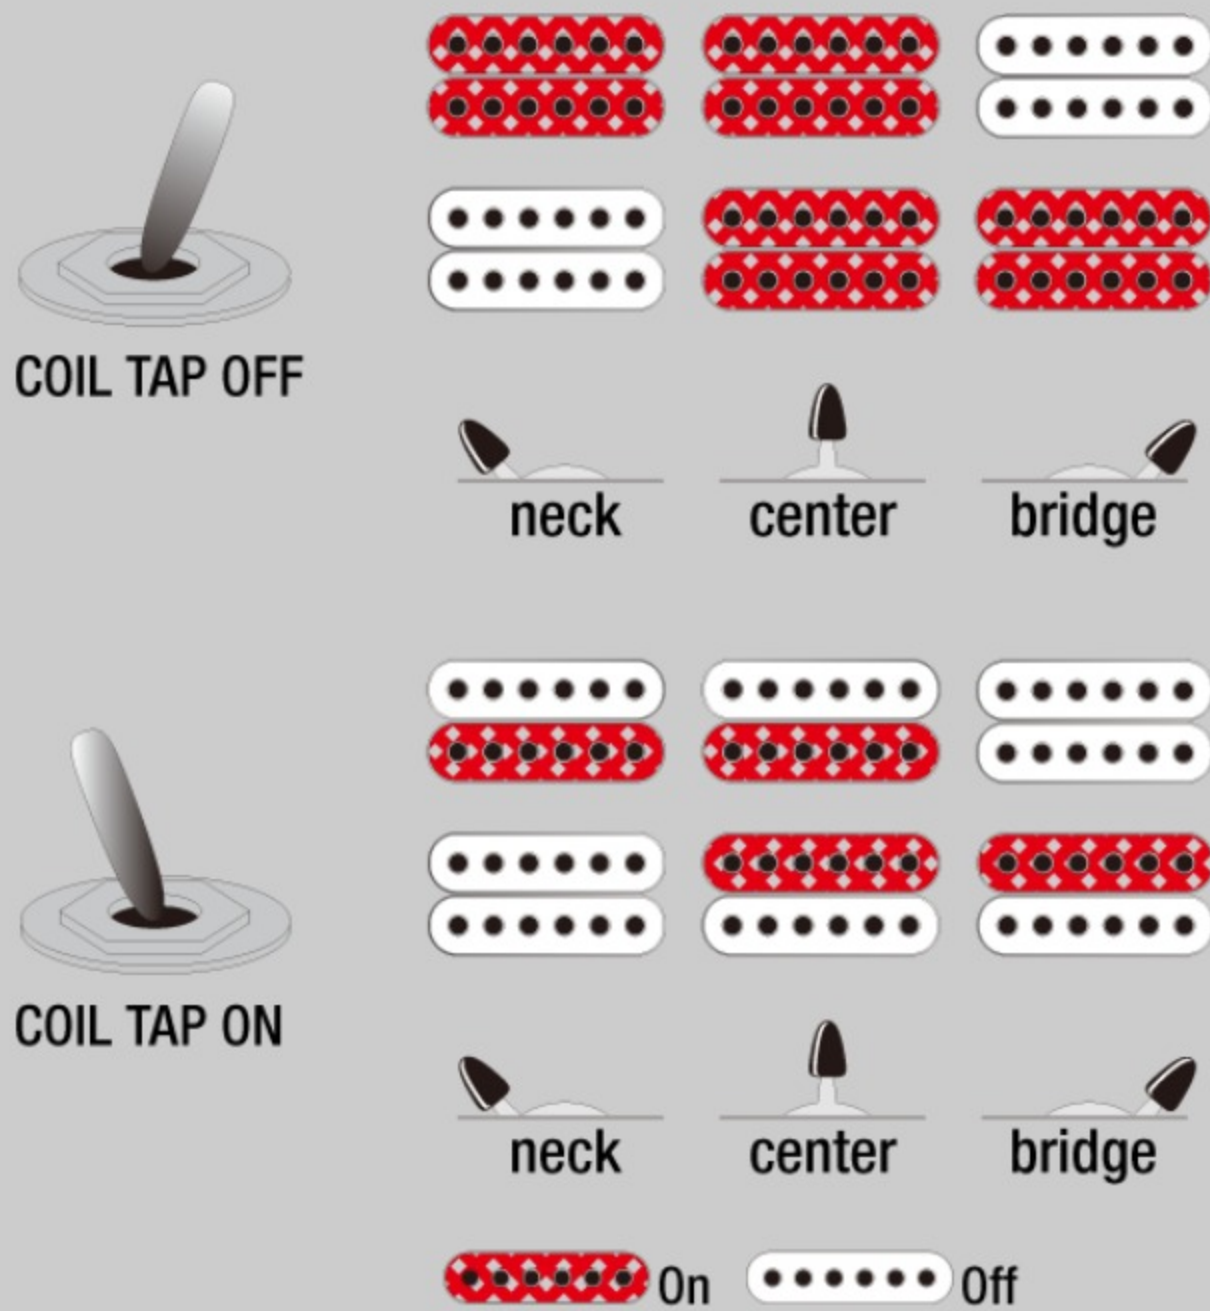

neck type	RG j.custom Super Wizard / 5pc Maple/Wenge neck
top/back/body	Marbled Ebony top / African Mahogany body
fretboard	Bound Macassar Ebony fretboard / Tree of Life inlay
fret	Jescar EVO Gold frets / j.custom fret edge treatment
number of frets	24
bridge	Lo-Pro Edge tremolo bridge
string space	10.8mm
neck pickup	DiMarzio® Fusion Edge (H) neck pickup (Passive/Ceramic)
bridge pickup	DiMarzio® Fusion Edge (H) bridge pickup (Passive/Ceramic)
factory tuning	1E,2B,3G,4D,5A,6E
strings	D'Addario® EXL120
string gauge	.009/.011/.016/.024/.032/.042
nut	Locking nut
hardware color	Gold

NECK DIMENSIONS

Scale :	648mm/25.5"
a : Width	43mm at NUT
b : Width	58mm at 24F
c : Thickness	17mm at 1F
d : Thickness	19mm at 12F
Radius :	430mmR

DESCRIPTION +

SWITCHING SYSTEM

DESCRIPTION

+

CONTROLS

DESCRIPTION

+

OTHERS

- 限定モデル
- Hardshell case付属
- Coil-tap switch
- Luminlay side dots
- Gotoh® machine heads
- Gotoh® Strap lock pins