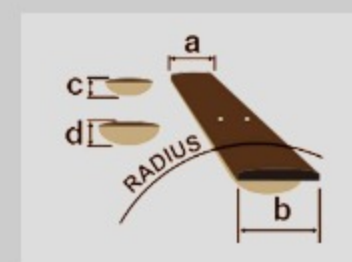

# RG8527 *j. custom*

MADE IN JAPAN

COLOR VARIATION :

BRE : Black Rutile

SHARE :

### SPECS

neck type	RG j.custom Wizard-7 / 5pc Maple/Wenge neck
top/back/body	AAA Flamed Maple (4mm) top / African Mahogany body
fretboard	Bound Macassar Ebony fretboard / Tree of Life inlay
fret	Jumbo frets / j.custom fret edge treatment
number of frets	24
bridge	Lo-Pro Edge 7 bridge
string space	10.8mm
neck pickup	DiMarzio® PAF® 7 (H) neck pickup (Passive/Ceramic)
bridge pickup	DiMarzio® PAF® 7 (H) bridge pickup (Passive/Ceramic)
factory tuning	1E,2B,3G,4D,5A,6E,7B
strings	D'Addario® EXL120-7
string gauge	.009/.011/.016/.024/.032/.042/.054
nut	Locking nut
hardware color	Cosmo Black

### NECK DIMENSIONS

Scale :	648mm/25.5"
a : Width	48mm at NUT
b : Width	68mm at 24F
c : Thickness	19mm at 1F
d : Thickness	21mm at 12F
Radius :	430mmR

DESCRIPTION