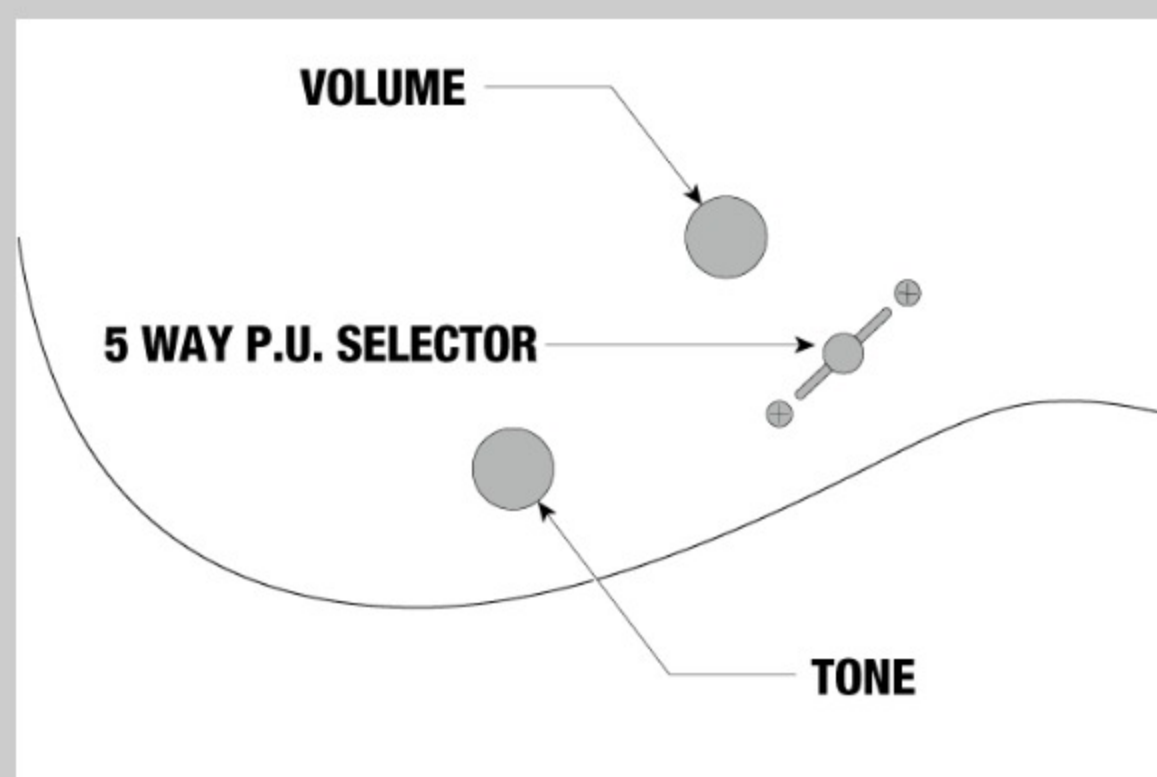

### NECK DIMENSIONS

Scale :	648mm/25.5"
a : Width	48mm at NUT
b : Width	68mm at 24F
c : Thickness	19mm at 1F
d : Thickness	21mm at 12F
Radius :	430mmR

DESCRIPTION

### SWITCHING SYSTEM

DESCRIPTION

### CONTROLS

DESCRIPTION