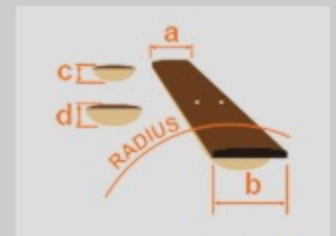

RG8527Z *j. custom*

MADE IN JAPAN

SDE : Sodalite

COLOR VARIATION :

SHARE :

SPEC

SPEC

neck type	RG j.custom Wizard-7 / 5pc Maple/Wenge neck
top/back/body	AAA Flamed Maple (4mm) top / African Mahogany body
fretboard	Bound Macassar Ebony fretboard / Tree of Life inlay
fret	Jumbo frets / j.custom fret edge treatment
number of frets	24
bridge	Edge-Zero tremolo bridge w/ZPS3
string space	10.8mm
neck pickup	DiMarzio® PAF®7 (H) neck pickup (Passive/Ceramic)
bridge pickup	DiMarzio® PAF®7 (H) bridge pickup (Passive/Ceramic)
factory tuning	1E,2B,3G,4D,5A,6E,7B
strings	D'Addario® EXL120-7
string gauge	.009/.011/.016/.024/.032/.042/.054
hardware color	Cosmo Black

NECK DIMENSIONS

Scale :	648mm/25.5"
a : Width	48mm at NUT
b : Width	68mm at 24F
c : Thickness	19mm at 1F
d : Thickness	21mm at 12F
Radius :	430mmR

SWITCHING SYSTEM

CONTROLS

OTHERS

Gotoh® machine heads

Gotoh® Strap lock pins

Hardshell case included