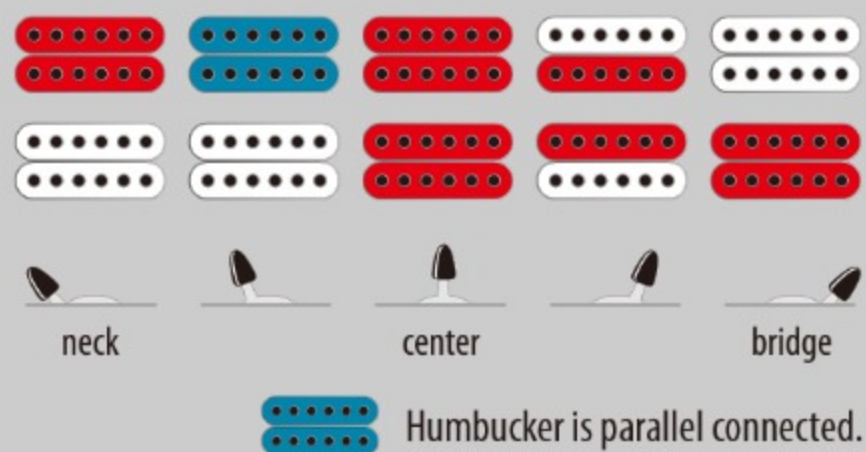

## SPEC

### SPEC

neck type	RG j.custom Wizard-7 / 5pc Maple/Wenge neck
top/back/body	AAA Flamed Maple (4mm) top / African Mahogany body
fretboard	Bound Macassar Ebony fretboard / Tree of Life inlay
fret	Jumbo frets / j.custom fret edge treatment
number of frets	24
bridge	Edge-Zero tremolo bridge w/ZPS3
string space	10.8mm
neck pickup	DiMarzio® PAF®7 (H) neck pickup (Passive/Ceramic)
bridge pickup	DiMarzio® PAF®7 (H) bridge pickup (Passive/Ceramic)
factory tuning	1E,2B,3G,4D,5A,6E,7B
strings	D'Addario® EXL120-7
string gauge	.009/.011/.016/.024/.032/.042/.054
hardware color	Cosmo Black

### SWITCHING SYSTEM