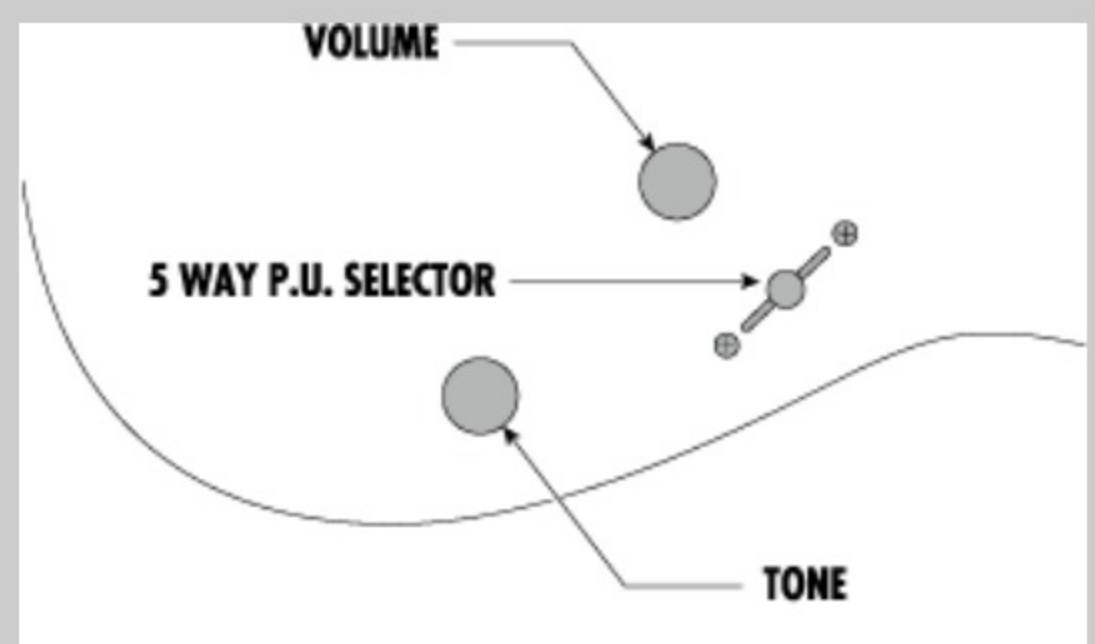

NECK DIMENSIONS

Scale :	648mm/25.5"
a : Width	48mm at NUT
b : Width	68mm at 24F
c : Thickness	19mm at 1F
d : Thickness	21mm at 12F
Radius :	430mmR

SWITCHING SYSTEM

CONTROLS

OTHERS

Recommended Bag M20RG

Gotoh® Strap Locks included