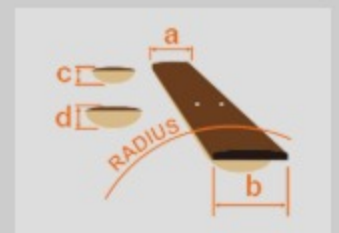

RG8527Z *j. custom*

MADE IN JAPAN

SDE : Sodalite

COLOR VARIATION :

SHARE :  

SPEC

SPEC

neck type	RG j.custom Wizard-7 / 5pc Maple/Wenge(5mm) neck
top/back/body	AAA Flamed Maple (4mm) top / African Mahogany (40mm) body
fretboard	Selected Rosewood / Tree of Life position inlay
fret	Jumbo frets / j.custom fret edge treatment
bridge	Edge-Zero tremolo bridge w/ZPS3
neck pickup	DiMarzio® PAF7® (H) neck pickup (Passive/Ceramic)
bridge pickup	DiMarzio® PAF7® (H) bridge pickup (Passive/Ceramic)
hardware color	Cosmo black

NECK DIMENSIONS

Scale :	648mm/25.5"
a : Width	48mm at NUT
b : Width	68mm at 24F
c : Thickness	19mm at 1F
d : Thickness	21mm at 12F
Radius :	430mmR

SWITCHING SYSTEM

CONTROLS

OTHERS

Recommended Bag M20RG

Gotoh® Strap Locks included