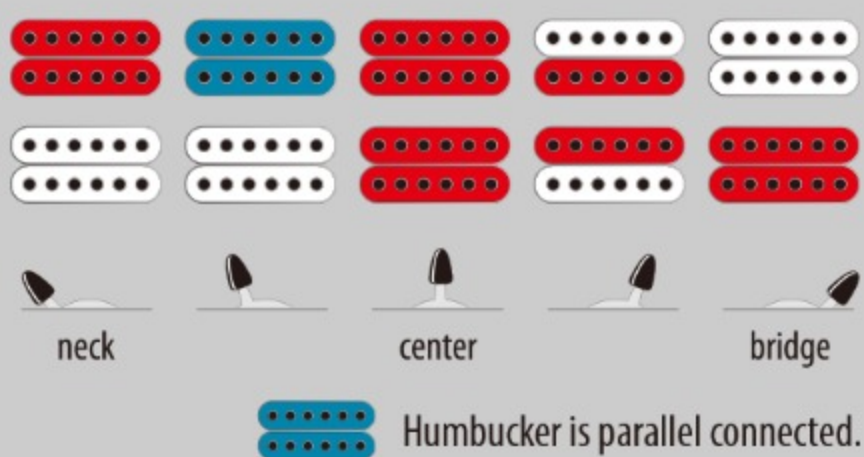

RG8527Z *j. custom*

MADE IN JAPAN

SDE : Sodalite

COLOR VARIATION :

SHARE :  

SPEC

SPEC

neck type	RG j.custom Wizard-7 / 5pc Maple/Wenge(5mm) neck
top/back/body	AAA Flamed Maple (4mm) top / African Mahogany (40mm) body
fretboard	Selected Rosewood / Tree of Life position inlay
fret	Jumbo frets / j.custom fret edge treatment
bridge	Edge-Zero tremolo bridge w/ZPS3
neck pickup	DiMarzio® PAF7® (H) neck pickup (Passive/Ceramic)
bridge pickup	DiMarzio® PAF7® (H) bridge pickup (Passive/Ceramic)
hardware color	Cosmo black

NECK DIMENSIONS

Scale :	648mm/25.5"
a : Width	48mm at NUT
b : Width	68mm at 24F
c : Thickness	19mm at 1F
d : Thickness	21mm at 12F
Radius :	430mmR

SWITCHING SYSTEM

CONTROLS

OTHERS

Recommended Bag M20RG

Gotoh® Strap Locks included