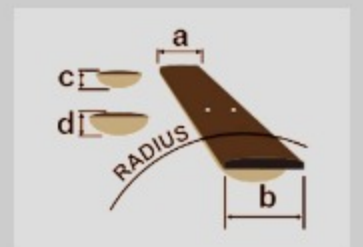

neck type	RG j.custom Wizard-7 / 5pc Maple/Wenge neck
top/back/body	Spalted Maple (4mm) top / African Mahogany body
fretboard	Macassar Ebony fretboard / Tree of Life position inlay
fret	Jumbo frets w/ j.custom fret edge treatment
bridge	Edge-Zero 7 tremolo bridge w/ZPS3
string space	10.8mm
neck pickup	DiMarzio® PAF7® (H) neck pickup (Passive/Ceramic)
bridge pickup	DiMarzio® PAF7® (H) bridge pickup (Passive/Ceramic)
factory tuning	1E,2B,3G,4D,5A,6E,7B
strings	D'Addario® EXL120-7
string gauge	.009/.011/.016/.024/.032/.042/.054
hardware color	Cosmo Black

NECK DIMENSIONS

Scale :	648mm/25.5"
a : Width	48mm at NUT
b : Width	68mm at 24F
c : Thickness	19mm at 1F
d : Thickness	21mm at 12F
Radius :	430mmR

DESCRIPTION +

SWITCHING SYSTEM

DESCRIPTION

+

CONTROLS

DESCRIPTION