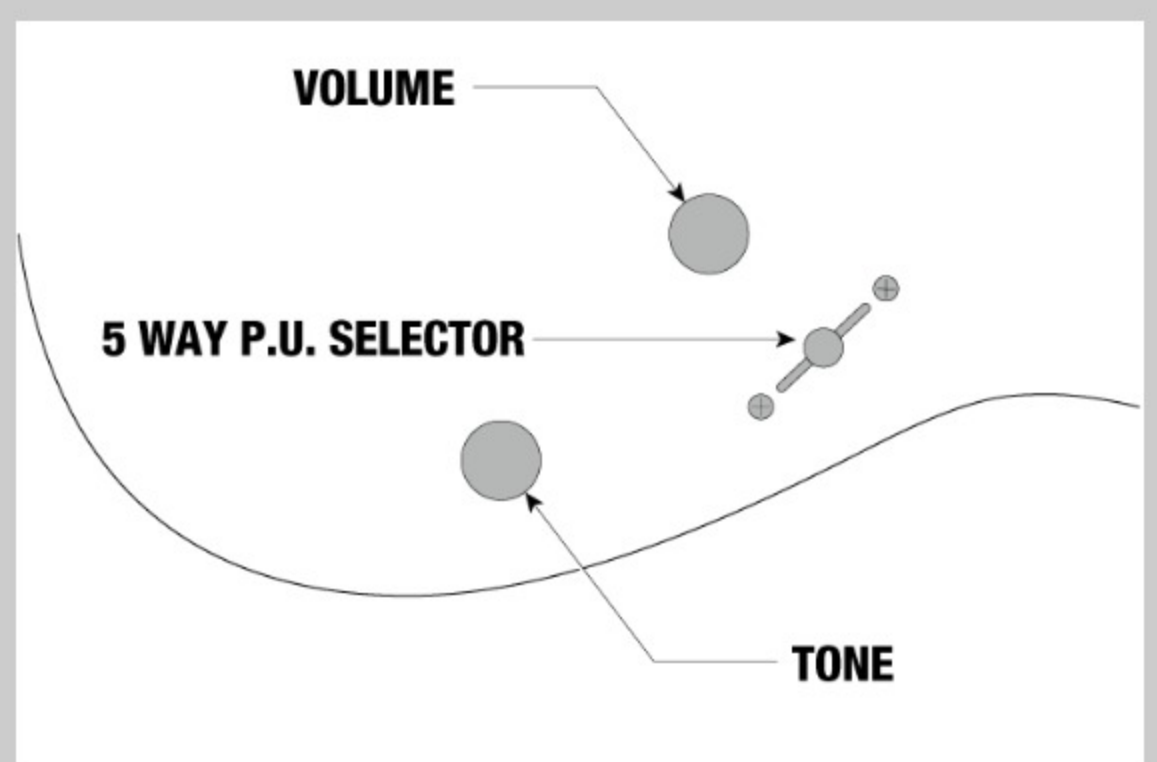

NECK DIMENSIONS

Scale :	648mm/25.5"
a : Width	48mm at NUT
b : Width	68mm at 24F
c : Thickness	19mm at 1F
d : Thickness	21mm at 12F
Radius :	430mmR

DESCRIPTION +

SWITCHING SYSTEM

DESCRIPTION

+

CONTROLS

DESCRIPTION