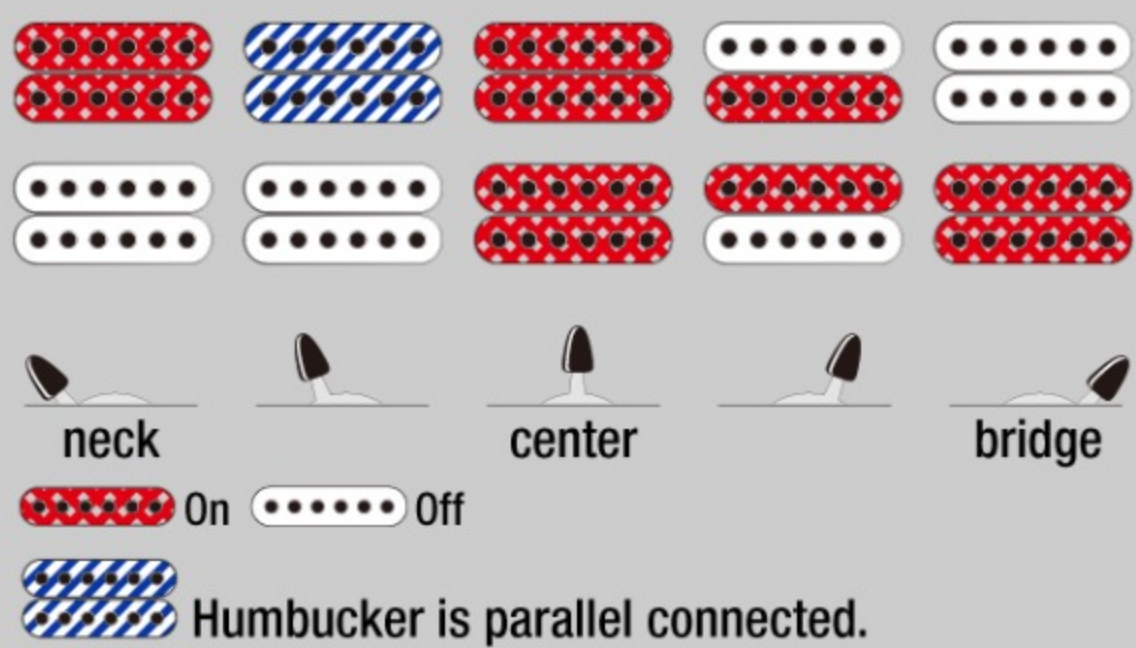

neck type	RG j.custom Wizard-7 / 5pc Maple/Wenge neck
top/back/body	Spalted Maple (4mm) top / African Mahogany body
fretboard	Macassar Ebony fretboard / Tree of Life position inlay
fret	Jumbo frets w/ j.custom fret edge treatment
bridge	Edge-Zero 7 tremolo bridge w/ZPS3
string space	10.8mm
neck pickup	DiMarzio® PAF7® (H) neck pickup (Passive/Ceramic)
bridge pickup	DiMarzio® PAF7® (H) bridge pickup (Passive/Ceramic)
factory tuning	1E,2B,3G,4D,5A,6E,7B
strings	D'Addario® EXL120-7
string gauge	.009/.011/.016/.024/.032/.042/.054
hardware color	Cosmo Black

NECK DIMENSIONS

Scale :	648mm/25.5"
a : Width	48mm at NUT
b : Width	68mm at 24F
c : Thickness	19mm at 1F
d : Thickness	21mm at 12F
Radius :	430mmR

DESCRIPTION +

SWITCHING SYSTEM

DESCRIPTION

+

CONTROLS

DESCRIPTION