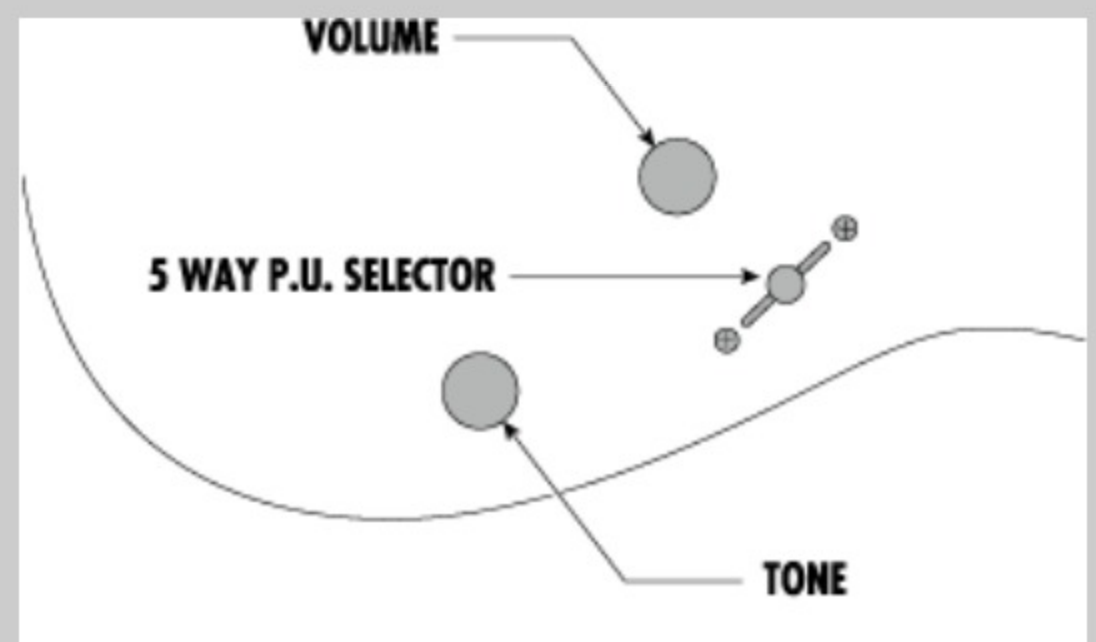

NECK DIMENSIONS

Scale :	686mm/27"
a : Width	55mm at NUT
b : Width	80mm at 24F
c : Thickness	19mm at 1F
d : Thickness	21mm at 12F
Radius :	430mmR

SWITCHING SYSTEM

CONTROLS

OTHERS

Included Case/Bag RG8-C