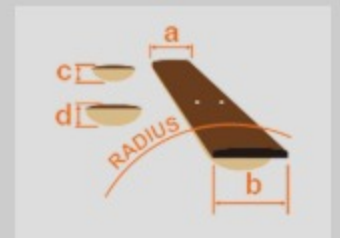

RG852MPB *Prestige*

MADE IN JAPAN

GFB : Ghost Fleet Blue Burst

COLOR VARIATION :

SHARE :  

SPEC

SPEC

neck type	Ultra-8 / 5pc Maple/Wenge neck
top/back/body	Poplar Burl top / Basswood body
fretboard	Birdseye Maple / Black dot inlay
fret	Jumbo frets / Prestige fret edge treatment
bridge	Gibraltar Standard II-8 bridge
neck pickup	DiMarzio® PAF® 8™ (H) neck pickup (Passive/Ceramic)
bridge pickup	DiMarzio® PAF® 8™ (H) bridge pickup (Passive/Ceramic)
factory tuning	1D#, 2A#, 3F#, 4C#, 5G#, 6D#, 7A#, 8F
string gauge	.009/.011/.016/.024/.032/.042/.054/.065
nut	Graph Tech® nut
hardware color	Cosmo black

NECK DIMENSIONS

Scale :	686mm/27"
a : Width	55mm at NUT
b : Width	80mm at 24F
c : Thickness	19mm at 1F
d : Thickness	21mm at 12F
Radius :	430mmR

SWITCHING SYSTEM

CONTROLS

OTHERS

Included Case/Bag RG8-C