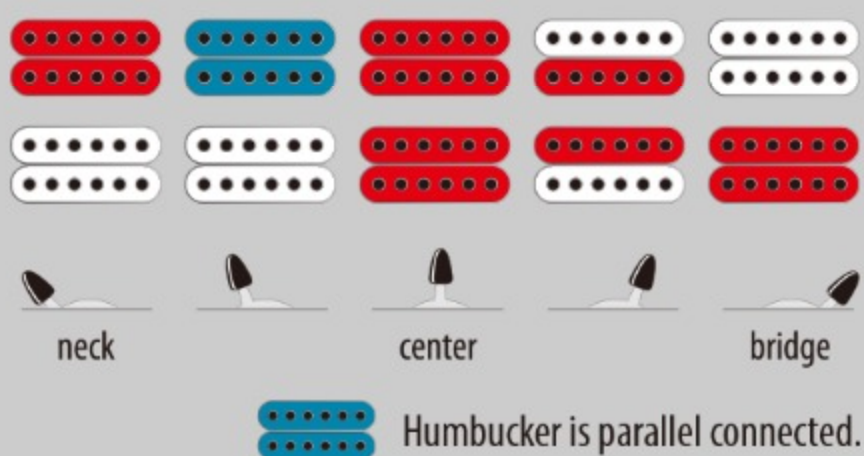

RG852MPB *Prestige*

MADE IN JAPAN

GFB : Ghost Fleet Blue Burst

COLOR VARIATION :

SHARE :  

SPEC

SPEC

neck type	Ultra-8 / 5pc Maple/Wenge neck
top/back/body	Poplar Burl top / Basswood body
fretboard	Birdseye Maple / Black dot inlay
fret	Jumbo frets / Prestige fret edge treatment
bridge	Gibraltar Standard II-8 bridge
neck pickup	DiMarzio® PAF® 8™ (H) neck pickup (Passive/Ceramic)
bridge pickup	DiMarzio® PAF® 8™ (H) bridge pickup (Passive/Ceramic)
factory tuning	1D#, 2A#, 3F#, 4C#, 5G#, 6D#, 7A#, 8F
string gauge	.009/.011/.016/.024/.032/.042/.054/.065
nut	Graph Tech® nut
hardware color	Cosmo black

NECK DIMENSIONS

Scale :	686mm/27"
a : Width	55mm at NUT
b : Width	80mm at 24F
c : Thickness	19mm at 1F
d : Thickness	21mm at 12F
Radius :	430mmR

SWITCHING SYSTEM

CONTROLS

OTHERS

Included Case/Bag RG8-C