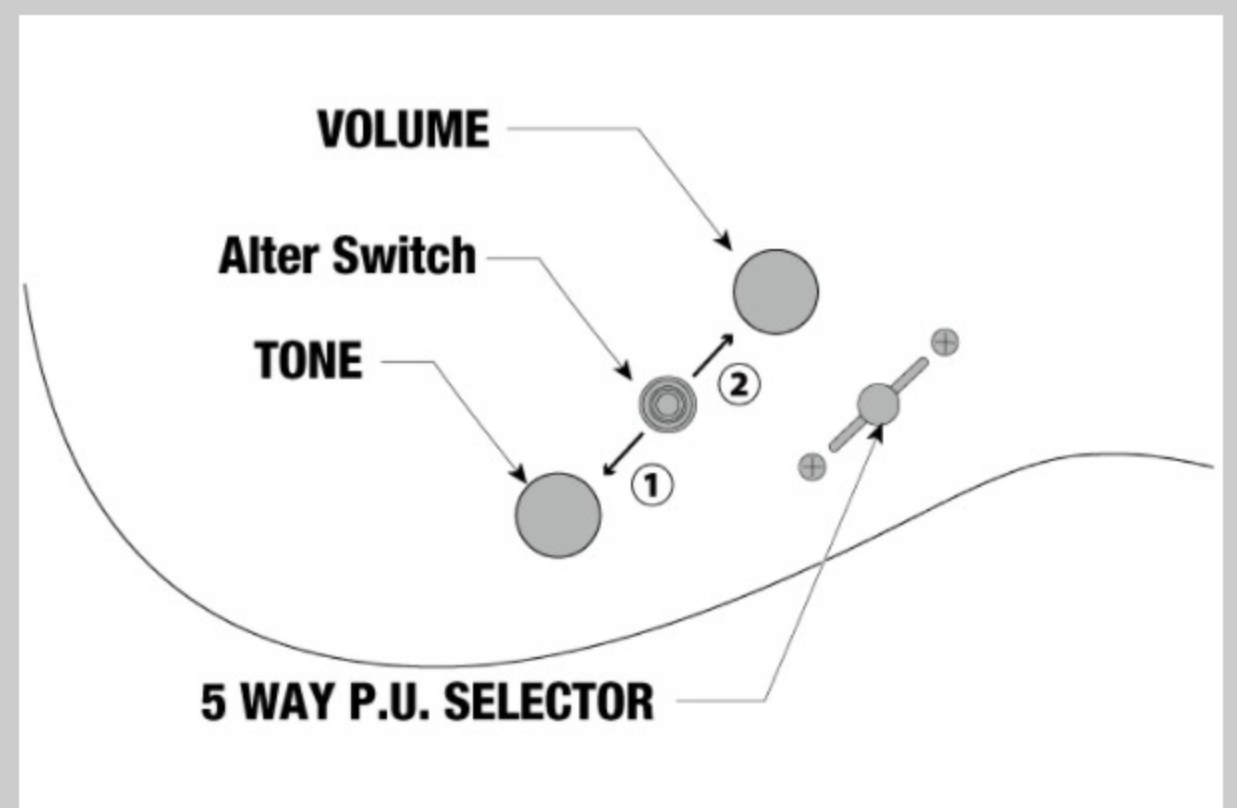

NECK DIMENSIONS

Scale :	648mm/25.5"
a : Width	43mm at NUT
b : Width	58mm at 24F
c : Thickness	17mm at 1F
d : Thickness	19mm at 12F
Radius :	430mmR

DESCRIPTION +

SWITCHING SYSTEM

DESCRIPTION

+

CONTROLS

DESCRIPTION

+

OTHERS

ハードシェル・ケース付属

Coil-tap switch

Gotoh® Strap lock pins

Gotoh® machine heads