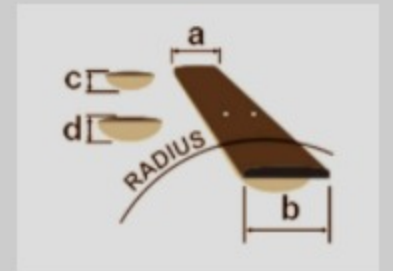

RG8560 *j. custom*

MADE IN JAPAN

COLOR VARIATION :

BSR : Brownish Sphalerite

¥385,000 (本体価格 ¥350,000)

SHARE :  

SPEC

SPEC

neck type	RG j.custom Super Wizard / 5pc Maple/Wenge neck
top/back/body	AAA Flamed Maple (4mm) top / African Mahogany body
fretboard	Bound Macassar Ebony fretboard / Tree of Life inlay
fret	Jumbo frets / j.custom fret edge treatment
number of frets	24
bridge	Lo-Pro Edge tremolo bridge
string space	10.8mm
neck pickup	DiMarzio® Black Velvet™ (S) neck pickup (Passive/Alnico)
middle pickup	DiMarzio® Black Velvet™ (S) middle pickup (Passive/Alnico)
bridge pickup	DiMarzio® Black Velvet™ (H) bridge pickup (Passive/Alnico)
factory tuning	1E,2B,3G,4D,5A,6E
strings	D'Addario® EXL120
string gauge	.009/.011/.016/.024/.032/.042
nut	Locking nut
hardware color	Cosmo Black

NECK DIMENSIONS

Scale :	648mm/25.5"
a : Width	43mm at NUT
b : Width	58mm at 24F
c : Thickness	17mm at 1F
d : Thickness	19mm at 12F
Radius :	430mmR

DESCRIPTION +

SWITCHING SYSTEM

DESCRIPTION

+

CONTROLS

DESCRIPTION