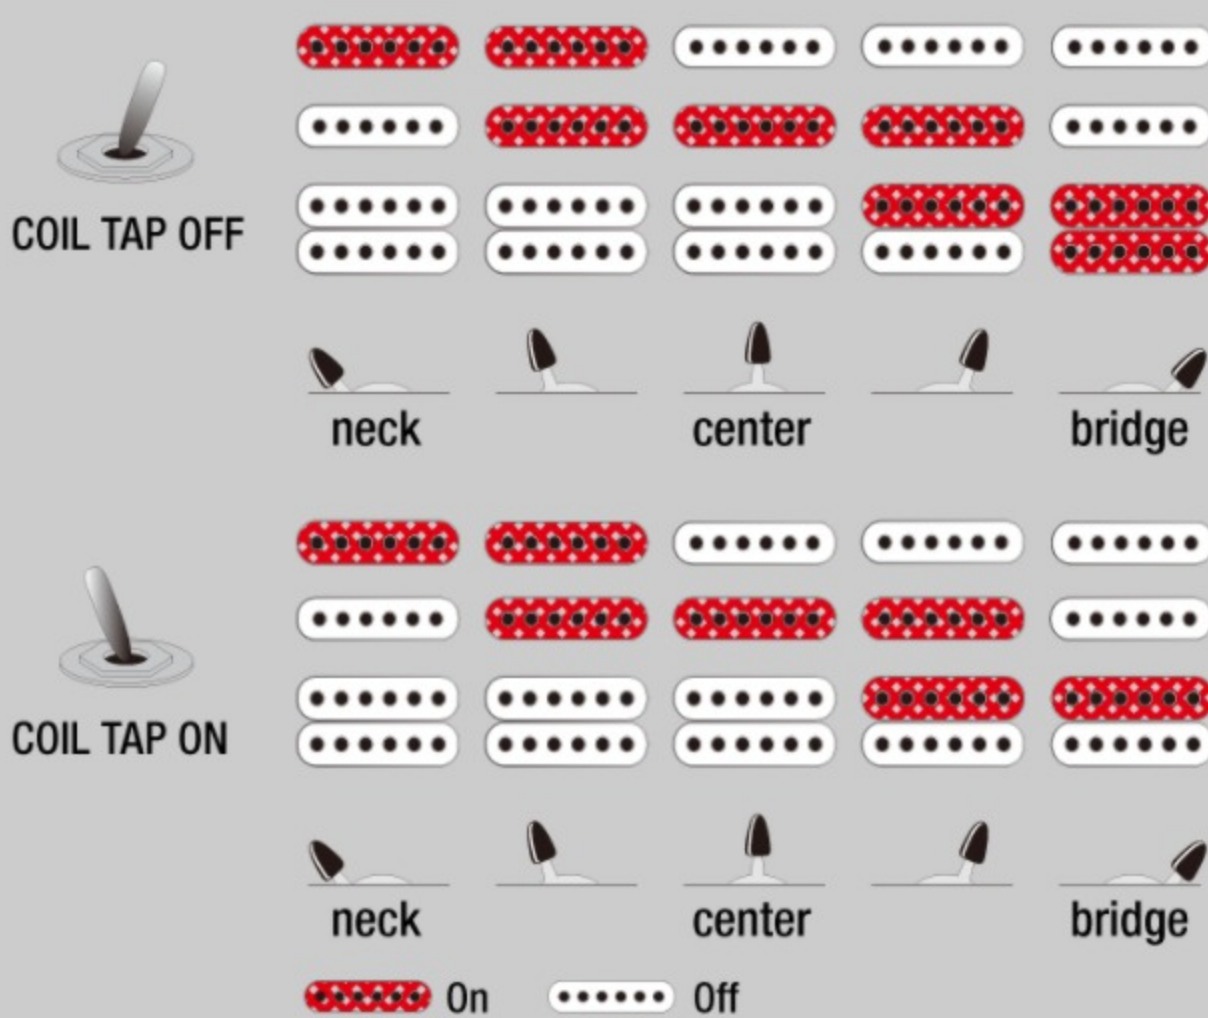

neck type	RG j.custom Super Wizard / 5pc Maple/Wenge neck
top/back/body	AAA Flamed Maple (4mm) top / African Mahogany body
fretboard	Bound Macassar Ebony fretboard / Tree of Life inlay
fret	Jumbo frets / j.custom fret edge treatment
number of frets	24
bridge	Lo-Pro Edge tremolo bridge
string space	10.8mm
neck pickup	DiMarzio® Black Velvet™ (S) neck pickup (Passive/Alnico)
middle pickup	DiMarzio® Black Velvet™ (S) middle pickup (Passive/Alnico)
bridge pickup	DiMarzio® Black Velvet™ (H) bridge pickup (Passive/Alnico)
factory tuning	1E,2B,3G,4D,5A,6E
strings	D'Addario® EXL120
string gauge	.009/.011/.016/.024/.032/.042
nut	Locking nut
hardware color	Cosmo Black

NECK DIMENSIONS

Scale :	648mm/25.5"
a : Width	43mm at NUT
b : Width	58mm at 24F
c : Thickness	17mm at 1F
d : Thickness	19mm at 12F
Radius :	430mmR

DESCRIPTION +

SWITCHING SYSTEM

DESCRIPTION

+

CONTROLS

DESCRIPTION

+

OTHERS

ハードシェル・ケース付属

Coil-tap switch

Gotoh® Strap lock pins

Gotoh® machine heads