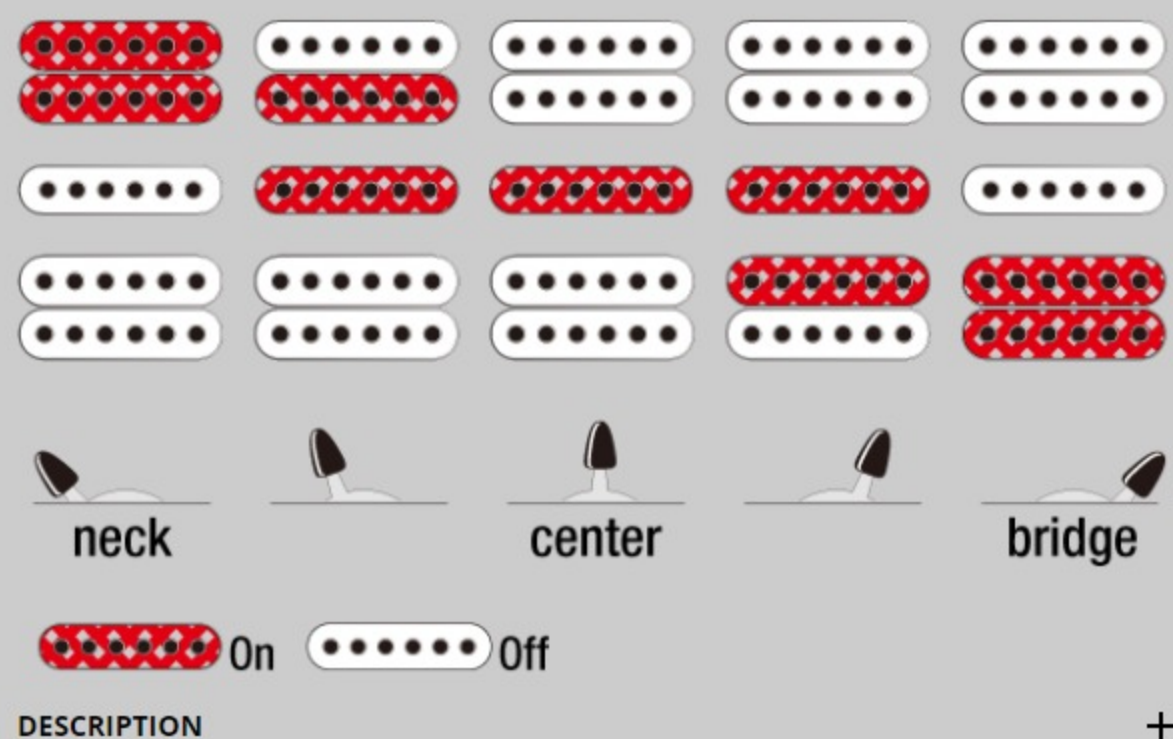

RG8570 *j. custom*

MADE IN JAPAN

COLOR VARIATION :

BRE : Black Rutile

SHARE :  

SPEC

SPECS

neck type	RG j.custom Super Wizard / 5pc Maple/Wenge neck
top/back/body	AAA Flamed Maple (4mm) top / African Mahogany body
fretboard	Bound Macassar Ebony fretboard / Tree of Life inlay
fret	Jumbo frets / j.custom fret edge treatment
number of frets	24
bridge	Lo-Pro Edge bridge
string space	10.8mm
neck pickup	DiMarzio® Air Norton™ (H) neck pickup (Passive/Alnico)
middle pickup	DiMarzio® True Velvet™ (S) middle pickup (Passive/Alnico)
bridge pickup	DiMarzio® The Tone Zone® (H) bridge pickup (Passive/Alnico)
factory tuning	1E,2B,3G,4D,5A,6E
strings	D'Addario® EXL120
string gauge	.009/.011/.016/.024/.032/.042
nut	Locking nut
hardware color	Cosmo Black

NECK DIMENSIONS

Scale :	648mm/25.5"
a : Width	43mm at NUT
b : Width	58mm at 24F
c : Thickness	17mm at 1F
d : Thickness	19mm at 12F
Radius :	430mmR

DESCRIPTION +

SWITCHING SYSTEM

CONTROLS

OTHER FEATURES

Recommended Bag	IGB724-BK
Gotoh® machine heads	
Gotoh® Strap lock pins	
Hardshell case included	