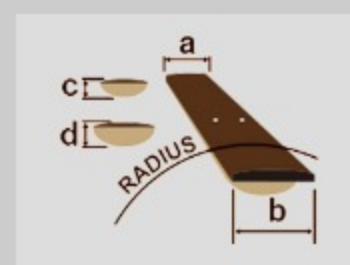

RG8570 *j. custom*

MADE IN JAPAN

COLOR VARIATION :

BRE : Black Rutile

SHARE :  

SPEC

SPECS

neck type	RG j.custom Super Wizard / 5pc Maple/Wenge neck
top/back/body	AAA Flamed Maple (4mm) top / African Mahogany body
fretboard	Bound Macassar Ebony fretboard / Tree of Life inlay
fret	Jumbo frets / j.custom fret edge treatment
number of frets	24
bridge	Lo-Pro Edge bridge
string space	10.8mm
neck pickup	DiMarzio® Air Norton™ (H) neck pickup (Passive/Alnico)
middle pickup	DiMarzio® True Velvet™ (S) middle pickup (Passive/Alnico)
bridge pickup	DiMarzio® The Tone Zone® (H) bridge pickup (Passive/Alnico)
factory tuning	1E,2B,3G,4D,5A,6E
strings	D'Addario® EXL120
string gauge	.009/.011/.016/.024/.032/.042
nut	Locking nut
hardware color	Cosmo Black

NECK DIMENSIONS

Scale :	648mm/25.5"
a : Width	43mm at NUT
b : Width	58mm at 24F
c : Thickness	17mm at 1F
d : Thickness	19mm at 12F
Radius :	430mmR

DESCRIPTION +

SWITCHING SYSTEM

CONTROLS

OTHER FEATURES

Recommended Bag	IGB724-BK
Gotoh® machine heads	
Gotoh® Strap lock pins	
Hardshell case included	