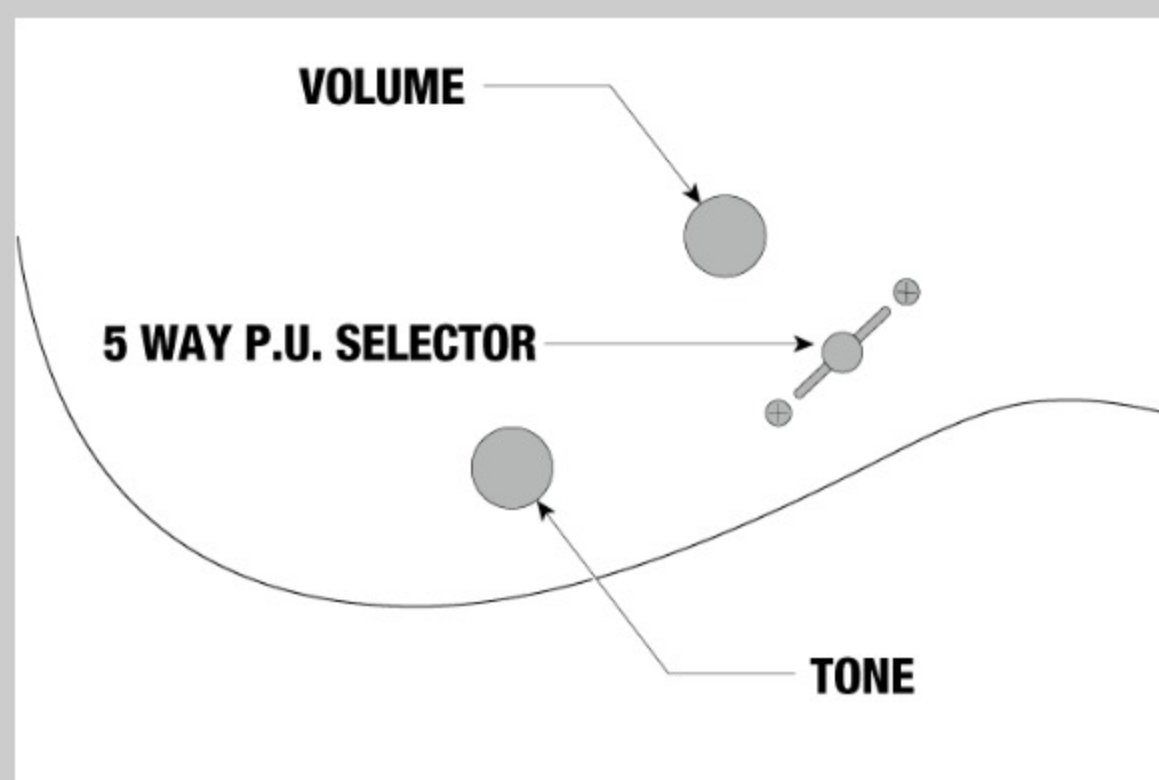

NECK DIMENSIONS

Scale :	648mm/25.5"
a : Width	43mm at NUT
b : Width	58mm at 24F
c : Thickness	17mm at 1F
d : Thickness	19mm at 12F
Radius :	430mmR

DESCRIPTION +

SWITCHING SYSTEM

CONTROLS

OTHER FEATURES

Recommended Bag	IGB724-BK
Gotoh® machine heads	
Gotoh® Strap lock pins	
Hardshell case included	