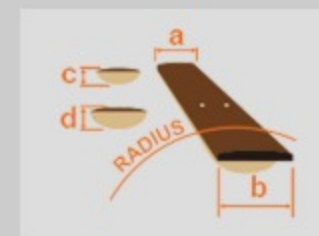

### SPEC

neck type	RG j.custom Super Wizard / 5pc Maple/Wenge neck
top/back/body	Myrtle (4mm) top / African Mahogany (40mm) body
fretboard	Bound Selected Rosewood / Tree of Life inlay
fret	Jumbo frets / j.custom fret edge treatment
bridge	Lo-Pro Edge tremolo bridge
neck pickup	DiMarzio® Air Norton™ (H) neck pickup (Passive/Alnico)
middle pickup	DiMarzio® True Velvet™ (S) middle pickup (Passive/Alnico)
bridge pickup	DiMarzio® The Tone Zone® (H) bridge pickup (Passive/Alnico)
hardware color	Cosmo black

### NECK DIMENSIONS

Scale :	648mm/25.5"
a : Width	43mm at NUT
b : Width	58mm at 24F
c : Thickness	17mm at 1F
d : Thickness	19mm at 12F
Radius :	430mmR