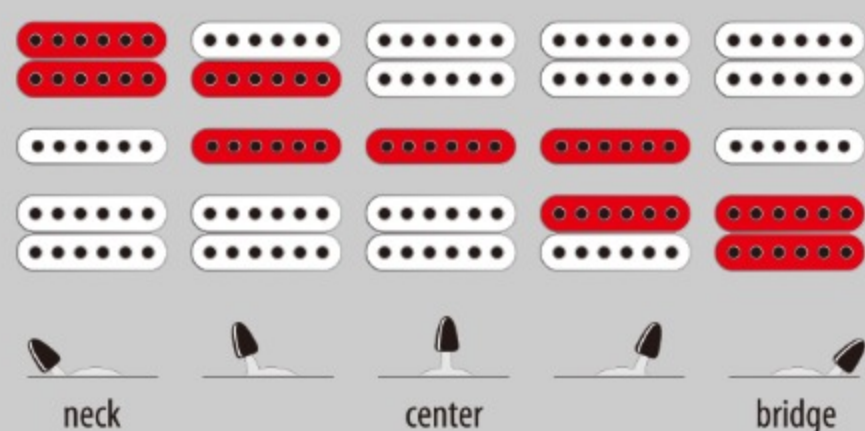

## SPEC

### SPEC

neck type	RG j.custom Super Wizard / 5pc Maple/Wenge neck
top/back/body	Myrtle (4mm) top / African Mahogany (40mm) body
fretboard	Bound Selected Rosewood / Tree of Life inlay
fret	Jumbo frets / j.custom fret edge treatment
bridge	Lo-Pro Edge tremolo bridge
neck pickup	DiMarzio® Air Norton™ (H) neck pickup (Passive/Alnico)
middle pickup	DiMarzio® True Velvet™ (S) middle pickup (Passive/Alnico)
bridge pickup	DiMarzio® The Tone Zone® (H) bridge pickup (Passive/Alnico)
hardware color	Cosmo black

### SWITCHING SYSTEM