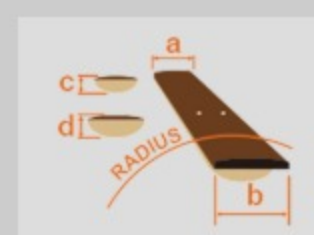

RG8570Z *j. custom*

MADE IN JAPAN

RG

BRE : Black Rutile

COLOR VARIATION :

SHARE :

SPEC

SPEC

neck type	RG j.custom Super Wizard / 5pc Maple/Wenge neck
top/back/body	AAA Flamed Maple (4mm) top / African Mahogany body
fretboard	Bound Macassar Ebony fretboard / Tree of Life inlay
fret	Jumbo frets / j.custom fret edge treatment
number of frets	24
bridge	Edge-Zero tremolo bridge w/ZPS3
string space	10.8mm
neck pickup	DiMarzio® Air Norton™ (H) neck pickup (Passive/Alnico)
middle pickup	DiMarzio® True Velvet™ (S) middle pickup (Passive/Alnico)
bridge pickup	DiMarzio® The Tone Zone® (H) bridge pickup (Passive/Alnico)
factory tuning	1E,2B,3G,4D,5A,6E
strings	D'Addario® EXL120
string gauge	.009/.011/.016/.024/.032/.042
hardware color	Cosmo Black

NECK DIMENSIONS

Scale :	648mm/25.5"
a : Width	43mm at NUT
b : Width	58mm at 24F
c : Thickness	17mm at 1F
d : Thickness	19mm at 12F
Radius :	430mmR

SWITCHING SYSTEM

CONTROLS

OTHERS

- Gotoh® machine heads
- Gotoh® Strap lock pins
- Hardshell case included