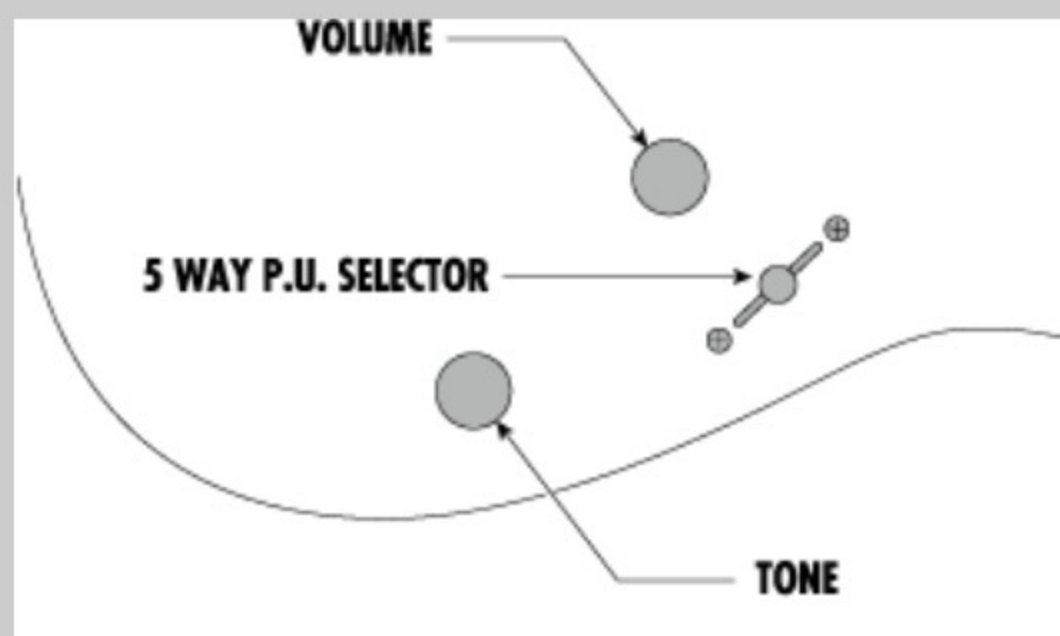

CONTROLS

OTHERS

- Gotoh® machine heads
- Gotoh® Strap lock pins
- Hardshell case included