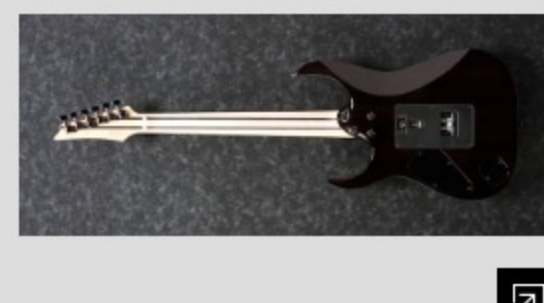

# RG8570Z *j. custom*

MADE IN JAPAN

# RG

BRE : Black Rutile

COLOR VARIATION :

SHARE :  

### SPEC

neck type	RG j.custom Super Wizard / 5pc Maple/Wenge neck
top/back/body	AAA Flamed Maple (4mm) top / African Mahogany body
fretboard	Bound Macassar Ebony fretboard / Tree of Life inlay
fret	Jumbo frets / j.custom fret edge treatment
number of frets	24
bridge	Edge-Zero tremolo bridge w/ZPS3
string space	10.8mm
neck pickup	DiMarzio® Air Norton™ (H) neck pickup (Passive/Alnico)
middle pickup	DiMarzio® True Velvet™ (S) middle pickup (Passive/Alnico)
bridge pickup	DiMarzio® The Tone Zone® (H) bridge pickup (Passive/Alnico)
factory tuning	1E,2B,3G,4D,5A,6E
strings	D'Addario® EXL120
string gauge	.009/.011/.016/.024/.032/.042
hardware color	Cosmo Black

### OTHERS

- Gotoh® machine heads
- Gotoh® Strap lock pins
- Hardshell case included