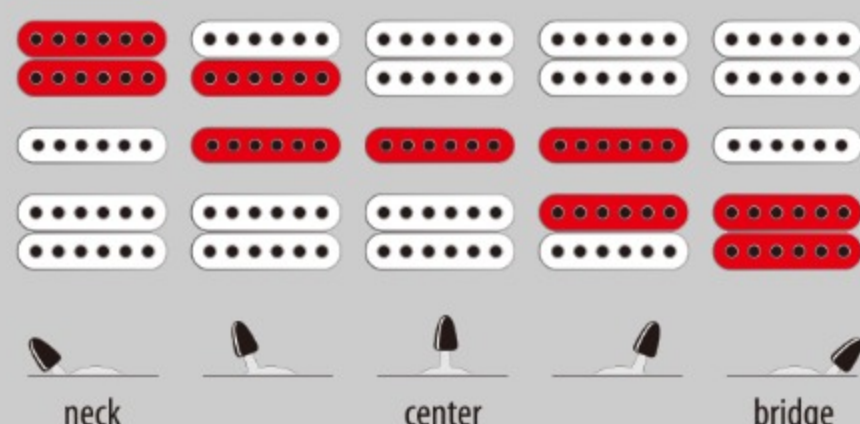

## SPEC

### SPEC

neck type	RG j.custom Super Wizard / 5pc Maple/Wenge neck
top/back/body	AAA Flamed Maple (4mm) top / African Mahogany body
fretboard	Bound Macassar Ebony fretboard / Tree of Life inlay
fret	Jumbo frets / j.custom fret edge treatment
number of frets	24
bridge	Edge-Zero tremolo bridge w/ZPS3
string space	10.8mm
neck pickup	DiMarzio® Air Norton™ (H) neck pickup (Passive/Alnico)
middle pickup	DiMarzio® True Velvet™ (S) middle pickup (Passive/Alnico)
bridge pickup	DiMarzio® The Tone Zone® (H) bridge pickup (Passive/Alnico)
factory tuning	1E,2B,3G,4D,5A,6E
strings	D'Addario® EXL120
string gauge	.009/.011/.016/.024/.032/.042
hardware color	Cosmo Black

### SWITCHING SYSTEM