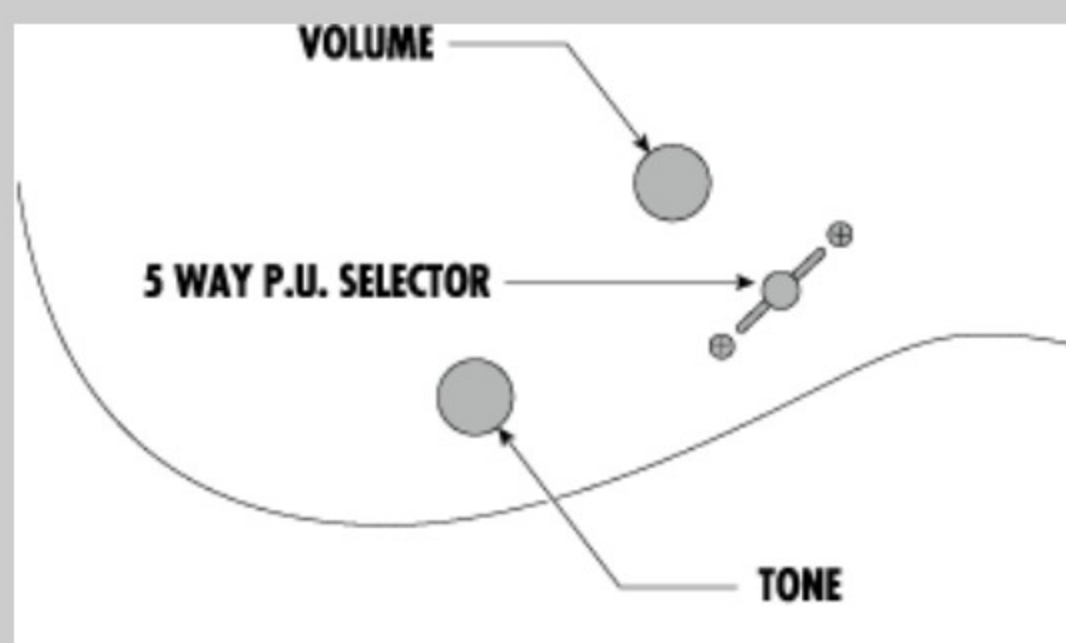

NECK DIMENSIONS

Scale :	648mm/25.5"
a : Width	43mm at NUT
b : Width	58mm at 24F
c : Thickness	17mm at 1F
d : Thickness	19mm at 12F
Radius :	430mmR

SWITCHING SYSTEM

CONTROLS

OTHERS

Recommended Bag M20RG

Gotoh® Strap Locks included