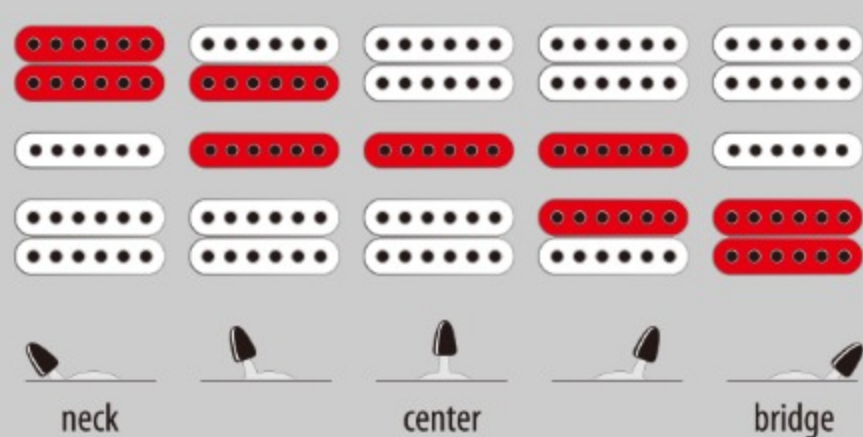

RG8570Z *j. custom*

MADE IN JAPAN

BRE : Black Rutile

COLOR VARIATION :

SHARE : [f](#) [t](#)

SPEC

SPEC

neck type	RG j.custom Super Wizard / 5pc Maple/Wenge neck
top/back/body	AAA Flamed Maple (4mm) top / African Mahogany (40mm) body
fretboard	Bound Selected Rosewood / Tree of Life inlay
fret	Jumbo frets / j.custom fret edge treatment
bridge	Edge-Zero tremolo bridge w/ZPS3
neck pickup	DiMarzio® Air Norton™ (H) neck pickup (Passive/Alnico)
middle pickup	DiMarzio® True Velvet™ (S) middle pickup (Passive/Alnico)
bridge pickup	DiMarzio® The Tone Zone® (H) bridge pickup (Passive/Alnico)
hardware color	Cosmo black

NECK DIMENSIONS

Scale :	648mm/25.5"
a : Width	43mm at NUT
b : Width	58mm at 24F
c : Thickness	17mm at 1F
d : Thickness	19mm at 12F
Radius :	430mmR

SWITCHING SYSTEM

CONTROLS

OTHERS

Recommended Bag M20RG

Gotoh® Strap Locks included