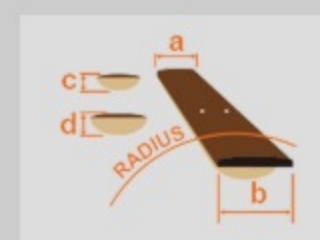

RG8570Z *j. custom*

MADE IN JAPAN

BRE : Black Rutile

COLOR VARIATION :

SHARE : [f](#) [t](#)

SPEC

SPEC

neck type	RG j.custom Super Wizard / 5pc Maple/Wenge neck
top/back/body	AAA Flamed Maple (4mm) top / African Mahogany (40mm) body
fretboard	Bound Selected Rosewood / Tree of Life inlay
fret	Jumbo frets / j.custom fret edge treatment
bridge	Edge-Zero tremolo bridge w/ZPS3
neck pickup	DiMarzio® Air Norton™ (H) neck pickup (Passive/Alnico)
middle pickup	DiMarzio® True Velvet™ (S) middle pickup (Passive/Alnico)
bridge pickup	DiMarzio® The Tone Zone® (H) bridge pickup (Passive/Alnico)
hardware color	Cosmo black

NECK DIMENSIONS

Scale :	648mm/25.5"
a : Width	43mm at NUT
b : Width	58mm at 24F
c : Thickness	17mm at 1F
d : Thickness	19mm at 12F
Radius :	430mmR

SWITCHING SYSTEM

CONTROLS

OTHERS

Recommended Bag M20RG

Gotoh® Strap Locks included