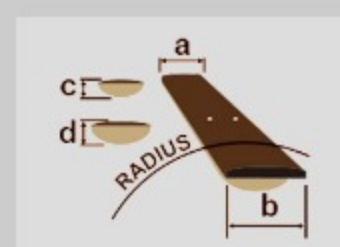

neck type	RG j.custom Super Wizard / 5pc Maple/Wenge neck
top/back/body	Buckeye (4mm) top / African Mahogany body
fretboard	Macassar Ebony fretboard / Tree of Life inlay
fret	Jumbo frets w/j.custom fret edge treatment
bridge	Edge-Zero tremolo bridge w/ZPS3
string space	10.8mm
neck pickup	DiMarzio® Air Norton™ (H) neck pickup (Passive/Alnico)
middle pickup	DiMarzio® True Velvet™ (S) middle pickup (Passive/Alnico)
bridge pickup	DiMarzio® The Tone Zone® (H) bridge pickup (Passive/Alnico)
factory tuning	1E,2B,3G,4D,5A,6E
strings	D'Addario® EXL120
string gauge	.009/.011/.016/.024/.032/.042
hardware color	Cosmo black

NECK DIMENSIONS

Scale :	648mm/25.5"
a : Width	43mm at NUT
b : Width	58mm at 24F
c : Thickness	17mm at 1F
d : Thickness	19mm at 12F
Radius :	430mmR

DESCRIPTION +

SWITCHING SYSTEM

DESCRIPTION +

CONTROLS

DESCRIPTION +