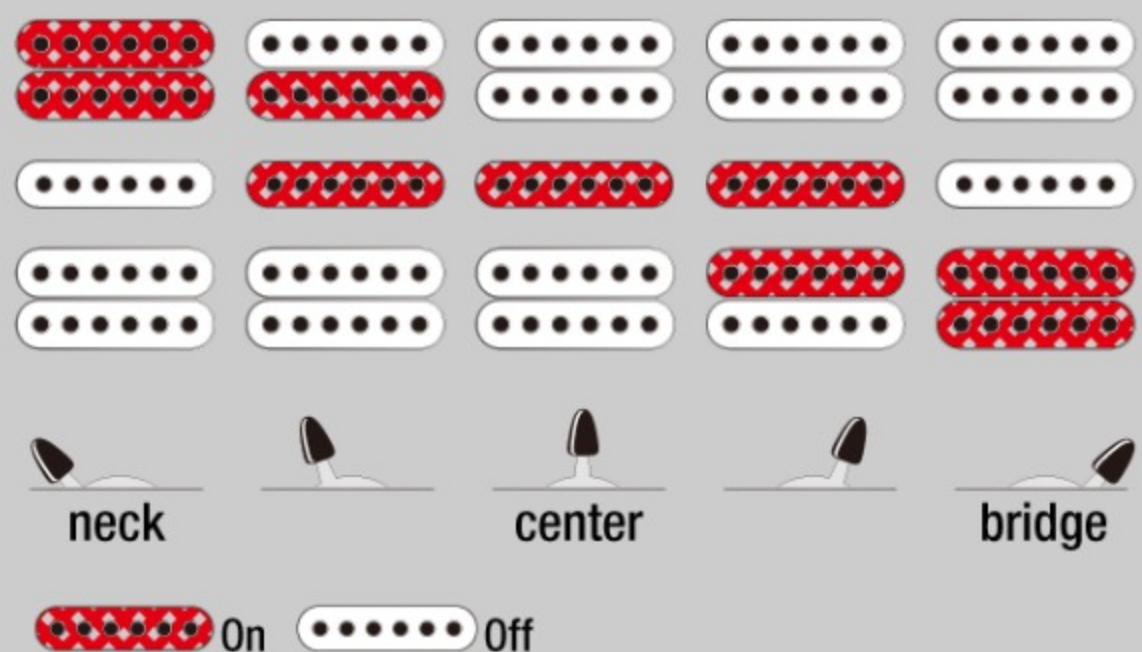

neck type	RG j.custom Super Wizard / 5pc Maple/Wenge neck
top/back/body	Buckeye (4mm) top / African Mahogany body
fretboard	Macassar Ebony fretboard / Tree of Life inlay
fret	Jumbo frets w/j.custom fret edge treatment
bridge	Edge-Zero tremolo bridge w/ZPS3
string space	10.8mm
neck pickup	DiMarzio® Air Norton™ (H) neck pickup (Passive/Alnico)
middle pickup	DiMarzio® True Velvet™ (S) middle pickup (Passive/Alnico)
bridge pickup	DiMarzio® The Tone Zone® (H) bridge pickup (Passive/Alnico)
factory tuning	1E,2B,3G,4D,5A,6E
strings	D'Addario® EXL120
string gauge	.009/.011/.016/.024/.032/.042
hardware color	Cosmo black

NECK DIMENSIONS

Scale :	648mm/25.5"
a : Width	43mm at NUT
b : Width	58mm at 24F
c : Thickness	17mm at 1F
d : Thickness	19mm at 12F
Radius :	430mmR

DESCRIPTION +

SWITCHING SYSTEM

DESCRIPTION +

CONTROLS

DESCRIPTION +