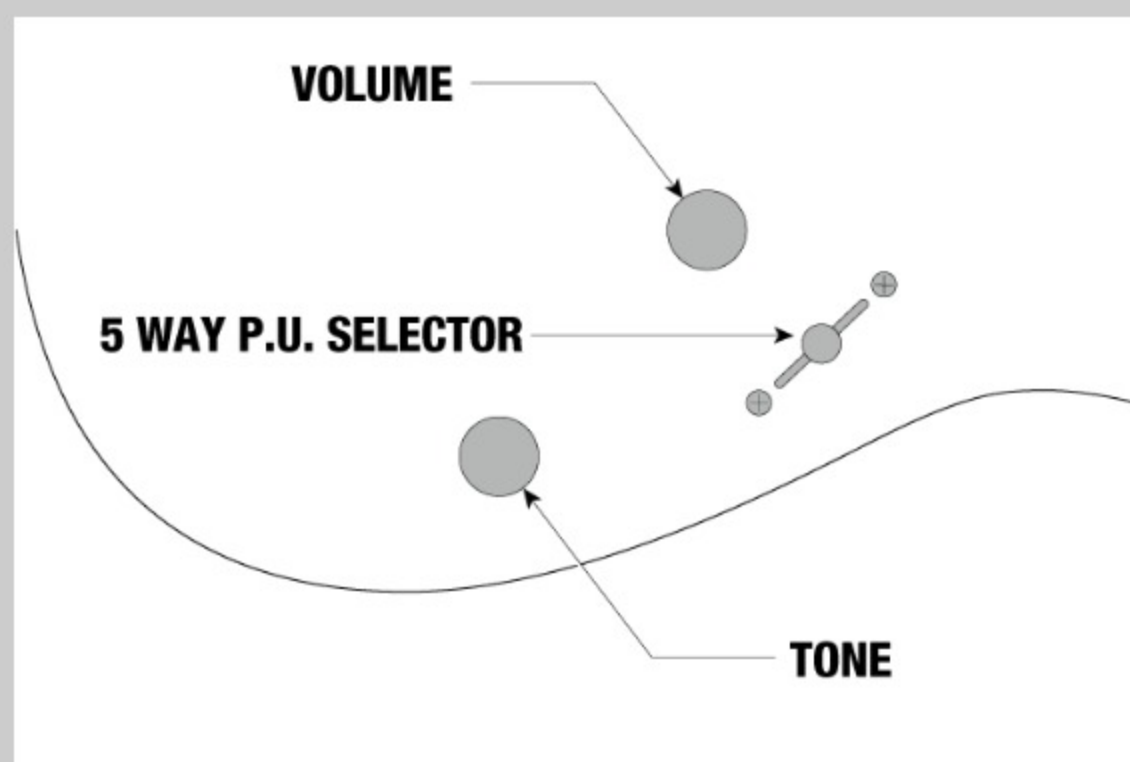

NECK DIMENSIONS

Scale :	648mm/25.5"
a : Width	43mm at NUT
b : Width	58mm at 24F
c : Thickness	17mm at 1F
d : Thickness	19mm at 12F
Radius :	430mmR

DESCRIPTION +

SWITCHING SYSTEM

DESCRIPTION +

CONTROLS

DESCRIPTION +