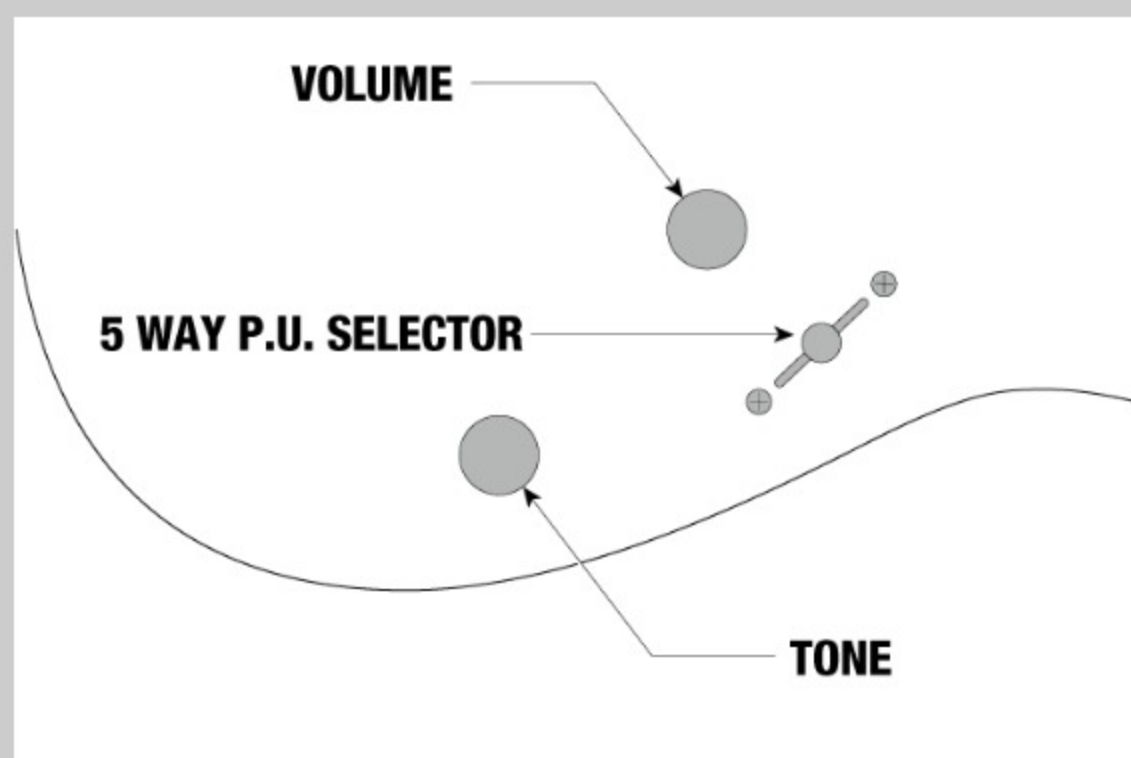

NECK DIMENSIONS

Scale :	648mm/25.5"
a : Width	43mm at NUT
b : Width	58mm at 24F
c : Thickness	17mm at 1F
d : Thickness	19mm at 12F
Radius :	430mmR

DESCRIPTION +

SWITCHING SYSTEM

DESCRIPTION +

CONTROLS

DESCRIPTION +