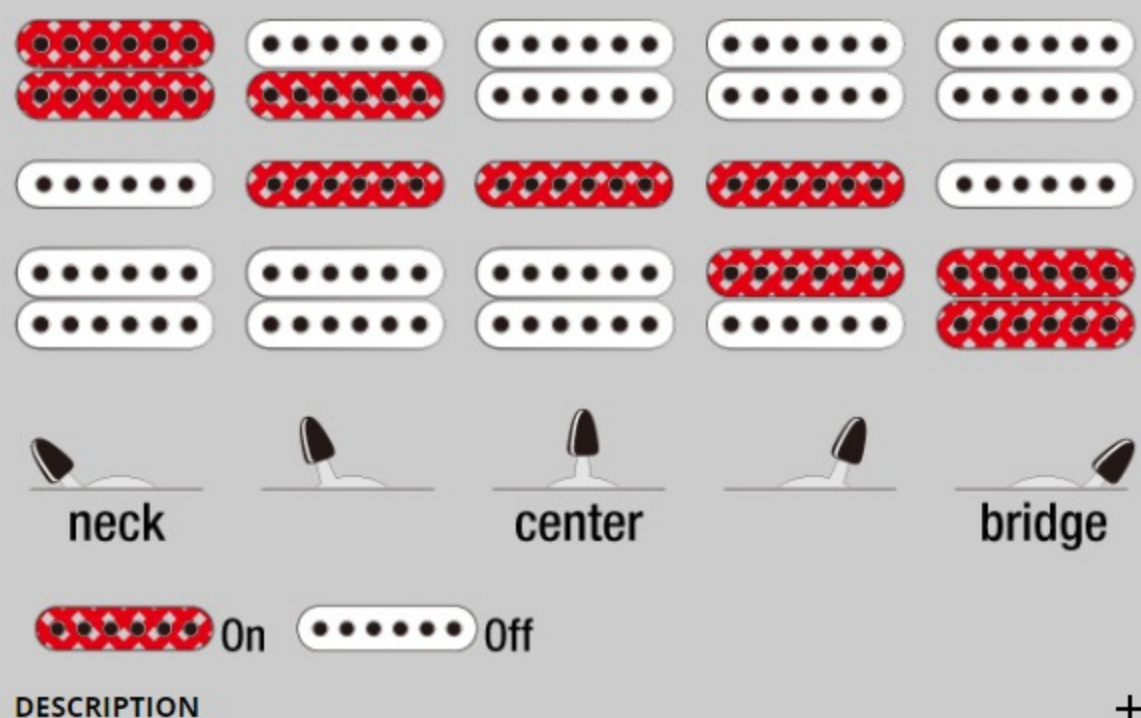

neck type	RG j.custom Super Wizard / 5pc Maple/Wenge neck
top/back/body	Japanese Karin Wood (4mm) top / African Mahogany body
fretboard	Macassar Ebony fretboard / Tree of Life inlay
fret	Jumbo frets w/j.custom fret edge treatment
bridge	Edge-Zero tremolo bridge w/ZPS3
string space	10.8mm
neck pickup	DiMarzio® Air Norton™ (H) neck pickup (Passive/Alnico)
middle pickup	DiMarzio® True Velvet™ (S) middle pickup (Passive/Alnico)
bridge pickup	DiMarzio® The Tone Zone® (H) bridge pickup (Passive/Alnico)
factory tuning	1E,2B,3G,4D,5A,6E
strings	D'Addario® EXL120
string gauge	.009/.011/.016/.024/.032/.042
hardware color	Gold

NECK DIMENSIONS

Scale :	648mm/25.5"
a : Width	43mm at NUT
b : Width	58mm at 24F
c : Thickness	17mm at 1F
d : Thickness	19mm at 12F
Radius :	430mmR

DESCRIPTION +

SWITCHING SYSTEM

DESCRIPTION +

CONTROLS

DESCRIPTION +