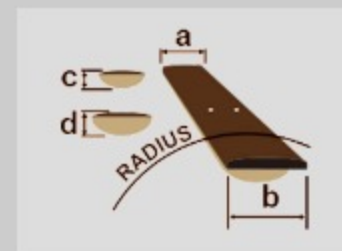

neck type	RG j.custom Super Wizard / 5pc Maple/Wenge neck
top/back/body	Japanese Karin Wood (4mm) top / African Mahogany body
fretboard	Macassar Ebony fretboard / Tree of Life inlay
fret	Jumbo frets w/j.custom fret edge treatment
bridge	Edge-Zero tremolo bridge w/ZPS3
string space	10.8mm
neck pickup	DiMarzio® Air Norton™ (H) neck pickup (Passive/Alnico)
middle pickup	DiMarzio® True Velvet™ (S) middle pickup (Passive/Alnico)
bridge pickup	DiMarzio® The Tone Zone® (H) bridge pickup (Passive/Alnico)
factory tuning	1E,2B,3G,4D,5A,6E
strings	D'Addario® EXL120
string gauge	.009/.011/.016/.024/.032/.042
hardware color	Gold

NECK DIMENSIONS

Scale :	648mm/25.5"
a : Width	43mm at NUT
b : Width	58mm at 24F
c : Thickness	17mm at 1F
d : Thickness	19mm at 12F
Radius :	430mmR

DESCRIPTION +

SWITCHING SYSTEM

DESCRIPTION +

CONTROLS

DESCRIPTION +