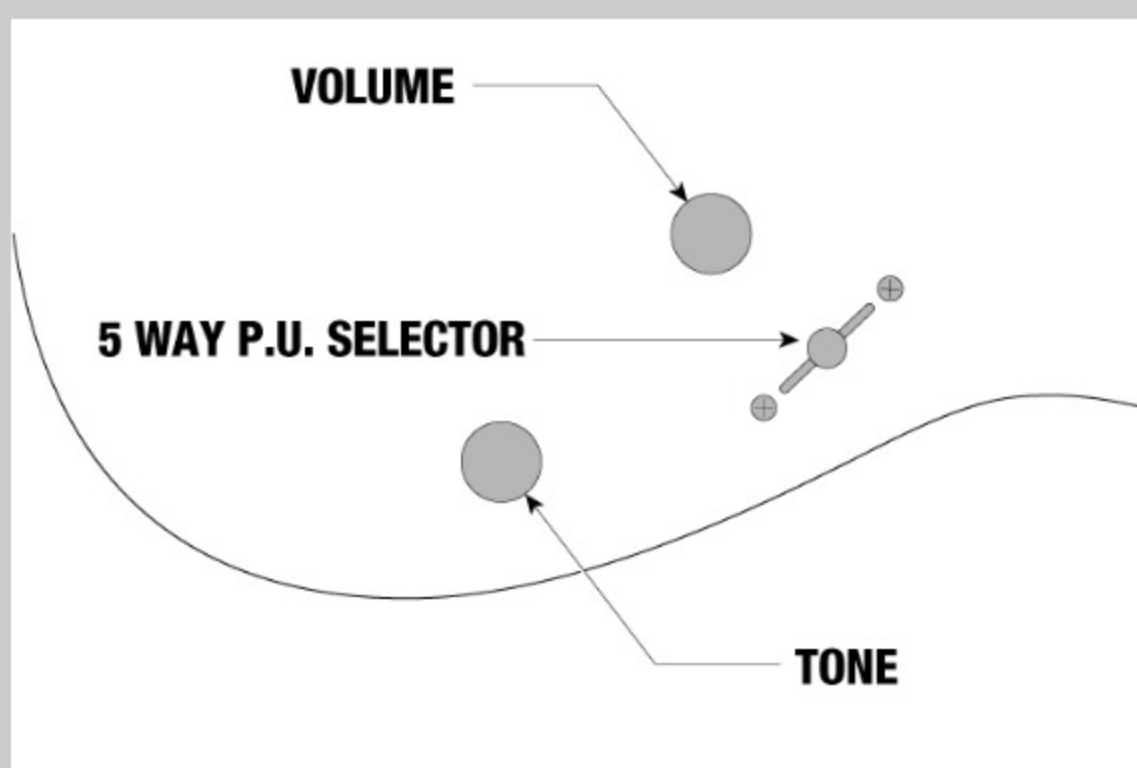

DESCRIPTION +

SWITCHING SYSTEM

DESCRIPTION +

CONTROLS

DESCRIPTION +

OTHER FEATURES

Recommended Bag IGB724-BK

Gotoh® machine heads

Gotoh® Strap lock pins

Hardshell case included