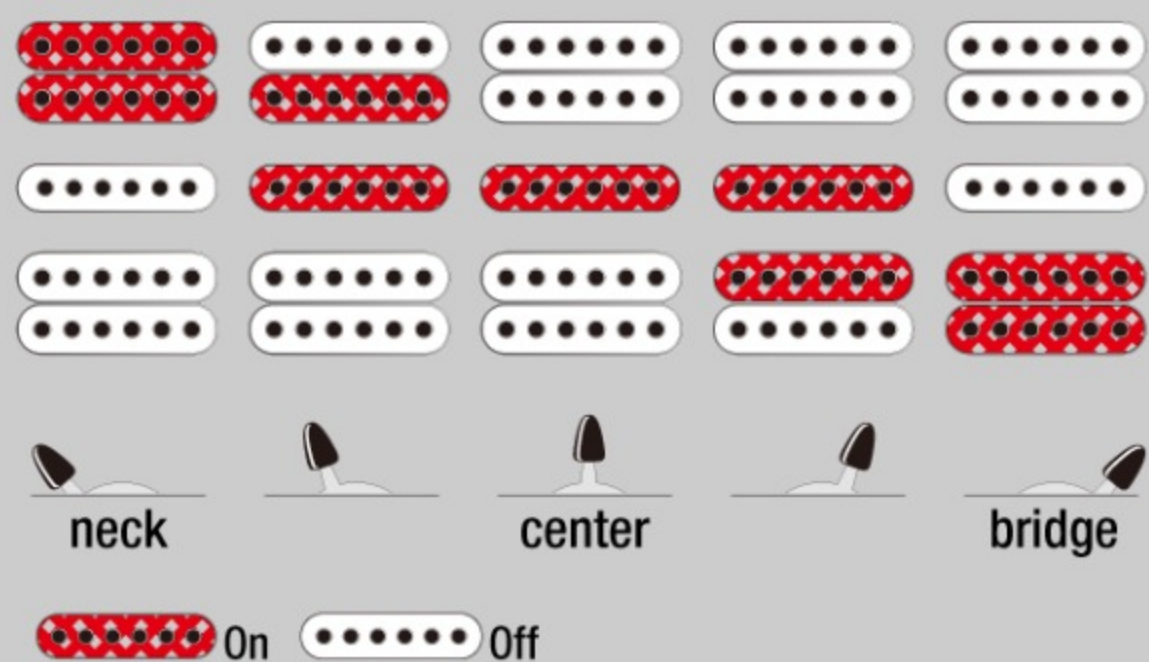

RG8570ZL *j. custom*

MADE IN JAPAN

COLOR VARIATION :

BSR : Brownish Sphalerite

SHARE :

SPEC

SPECS

| | |
|-----------------|---|
| neck type | RG j.custom Super Wizard / 5pc Maple/Wenge neck |
| top/back/body | AAA Flamed Maple (4mm) top / African Mahogany body |
| fretboard | Bound Macassar Ebony fretboard / Tree of Life inlay |
| fret | Jumbo frets / j.custom fret edge treatment |
| number of frets | 24 |
| bridge | Edge-Zero tremolo bridge w/ZPS3 |
| string space | 10.8mm |
| neck pickup | DiMarzio® Air Norton™ (H) neck pickup (Passive/Alnico) |
| middle pickup | DiMarzio® True Velvet™ (S) middle pickup (Passive/Alnico) |
| bridge pickup | DiMarzio® The Tone Zone® (H) bridge pickup (Passive/Alnico) |
| factory tuning | 1E,2B,3G,4D,5A,6E |
| strings | D'Addario® EXL120 |
| string gauge | .009/.011/.016/.024/.032/.042 |
| nut | Locking nut |
| hardware color | Cosmo Black |

NECK DIMENSIONS

| | |
|---------------|-------------|
| Scale : | 648mm/25.5" |
| a : Width | 43mm at NUT |
| b : Width | 58mm at 24F |
| c : Thickness | 17mm at 1F |
| d : Thickness | 19mm at 12F |
| Radius : | 430mmR |

DESCRIPTION +

SWITCHING SYSTEM

DESCRIPTION +

CONTROLS

DESCRIPTION +

OTHER FEATURES

Recommended Bag IGB724-BK

Gotoh® machine heads

Gotoh® Strap lock pins

Hardshell case included