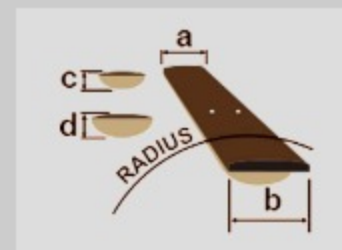

RG8570ZL *j. custom*

MADE IN JAPAN

COLOR VARIATION :

BSR : Brownish Sphalerite

SHARE :

SPEC

SPECS

| | |
|-----------------|---|
| neck type | RG j.custom Super Wizard / 5pc Maple/Wenge neck |
| top/back/body | AAA Flamed Maple (4mm) top / African Mahogany body |
| fretboard | Bound Macassar Ebony fretboard / Tree of Life inlay |
| fret | Jumbo frets / j.custom fret edge treatment |
| number of frets | 24 |
| bridge | Edge-Zero tremolo bridge w/ZPS3 |
| string space | 10.8mm |
| neck pickup | DiMarzio® Air Norton™ (H) neck pickup (Passive/Alnico) |
| middle pickup | DiMarzio® True Velvet™ (S) middle pickup (Passive/Alnico) |
| bridge pickup | DiMarzio® The Tone Zone® (H) bridge pickup (Passive/Alnico) |
| factory tuning | 1E,2B,3G,4D,5A,6E |
| strings | D'Addario® EXL120 |
| string gauge | .009/.011/.016/.024/.032/.042 |
| nut | Locking nut |
| hardware color | Cosmo Black |

NECK DIMENSIONS

| | |
|---------------|-------------|
| Scale : | 648mm/25.5" |
| a : Width | 43mm at NUT |
| b : Width | 58mm at 24F |
| c : Thickness | 17mm at 1F |
| d : Thickness | 19mm at 12F |
| Radius : | 430mmR |

DESCRIPTION +

SWITCHING SYSTEM

DESCRIPTION +

CONTROLS

DESCRIPTION +

OTHER FEATURES

Recommended Bag IGB724-BK

Gotoh® machine heads

Gotoh® Strap lock pins

Hardshell case included