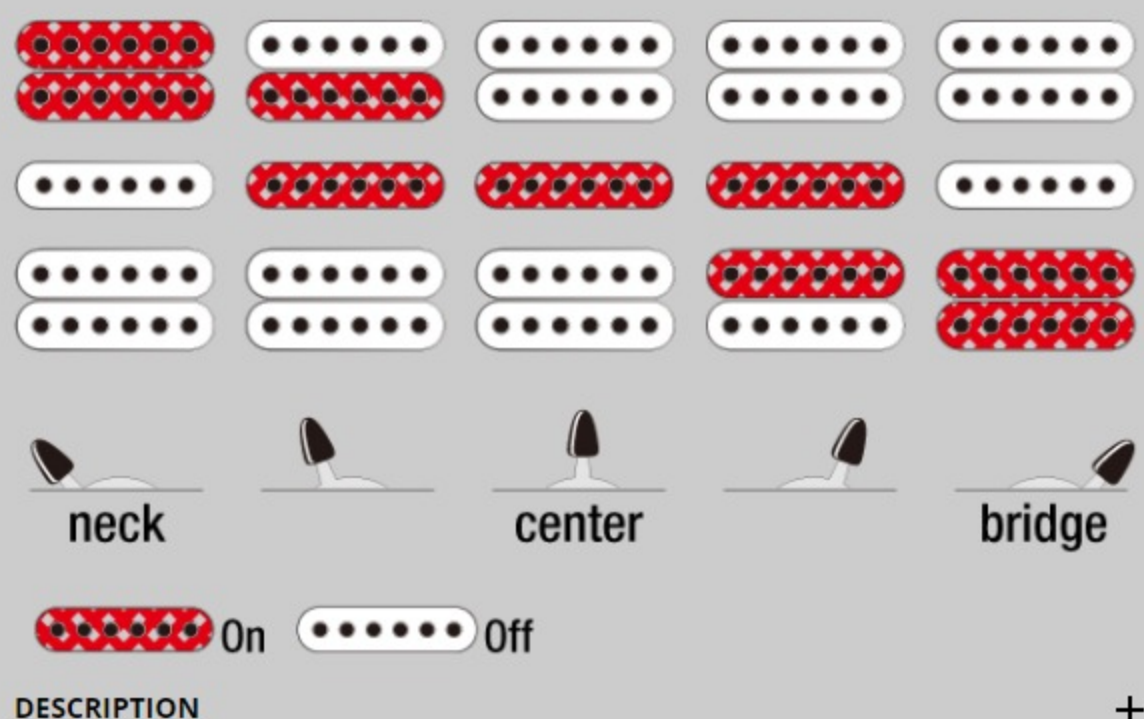

SPEC

neck type	RG j.custom Super Wizard / 5pc Maple/Wenge neck
top/back/body	AAAAA Quilted Maple (4mm) top / African Mahogany body
fretboard	Macassar Ebony fretboard / Tree of Life inlay
fret	Jumbo frets w/j.custom fret edge treatment
bridge	Edge-Zero tremolo bridge w/ZPS3
string space	10.8mm
neck pickup	DiMarzio® Air Norton™ (H) neck pickup (Passive/Alnico)
middle pickup	DiMarzio® True Velvet™ (S) middle pickup (Passive/Alnico)
bridge pickup	DiMarzio® The Tone Zone® (H) bridge pickup (Passive/Alnico)
factory tuning	1E,2B,3G,4D,5A,6E
strings	D'Addario® EXL120
string gauge	.009/.011/.016/.024/.032/.042
hardware color	Gold

NECK DIMENSIONS

Scale :	648mm/25.5"
a : Width	43mm at NUT
b : Width	58mm at 24F
c : Thickness	17mm at 1F
d : Thickness	19mm at 12F
Radius :	430mmR

DESCRIPTION +

SWITCHING SYSTEM

CONTROLS

OTHERS

- 数量限定モデル
- ハードシェル・ケース付属
- Gotoh® machine heads
- Gotoh® Strap lock pins