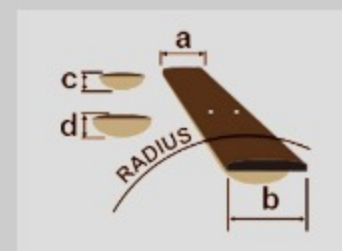

SPEC

neck type	RG j.custom Super Wizard / 5pc Maple/Wenge neck
top/back/body	AAAAA Quilted Maple (4mm) top / African Mahogany body
fretboard	Macassar Ebony fretboard / Tree of Life inlay
fret	Jumbo frets w/j.custom fret edge treatment
bridge	Edge-Zero tremolo bridge w/ZPS3
string space	10.8mm
neck pickup	DiMarzio® Air Norton™ (H) neck pickup (Passive/Alnico)
middle pickup	DiMarzio® True Velvet™ (S) middle pickup (Passive/Alnico)
bridge pickup	DiMarzio® The Tone Zone® (H) bridge pickup (Passive/Alnico)
factory tuning	1E,2B,3G,4D,5A,6E
strings	D'Addario® EXL120
string gauge	.009/.011/.016/.024/.032/.042
hardware color	Gold

NECK DIMENSIONS

Scale :	648mm/25.5"
a : Width	43mm at NUT
b : Width	58mm at 24F
c : Thickness	17mm at 1F
d : Thickness	19mm at 12F
Radius :	430mmR

DESCRIPTION +

SWITCHING SYSTEM

CONTROLS

OTHERS

- 数量限定モデル
- ハードシェル・ケース付属
- Gotoh® machine heads
- Gotoh® Strap lock pins