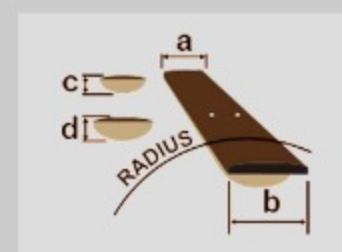

### SPEC

neck type	RG j.custom Super Wizard / 5pc Maple/Wenge neck
top/back/body	Spalted Maple (4mm) top / African Mahogany body
fretboard	Macassar Ebony fretboard / Tree of Life inlay
fret	Jumbo frets w/j.custom fret edge treatment
bridge	Edge-Zero tremolo bridge w/ZPS3
string space	10.8mm
neck pickup	DiMarzio® Air Norton™ (H) neck pickup (Passive/Alnico)
middle pickup	DiMarzio® True Velvet™ (S) middle pickup (Passive/Alnico)
bridge pickup	DiMarzio® The Tone Zone® (H) bridge pickup (Passive/Alnico)
factory tuning	1E,2B,3G,4D,5A,6E
strings	D'Addario® EXL120
string gauge	.009/.011/.016/.024/.032/.042
hardware color	Chrome

### NECK DIMENSIONS

Scale :	648mm/25.5"
a : Width	43mm at NUT
b : Width	58mm at 24F
c : Thickness	17mm at 1F
d : Thickness	19mm at 12F
Radius :	430mmR

DESCRIPTION +