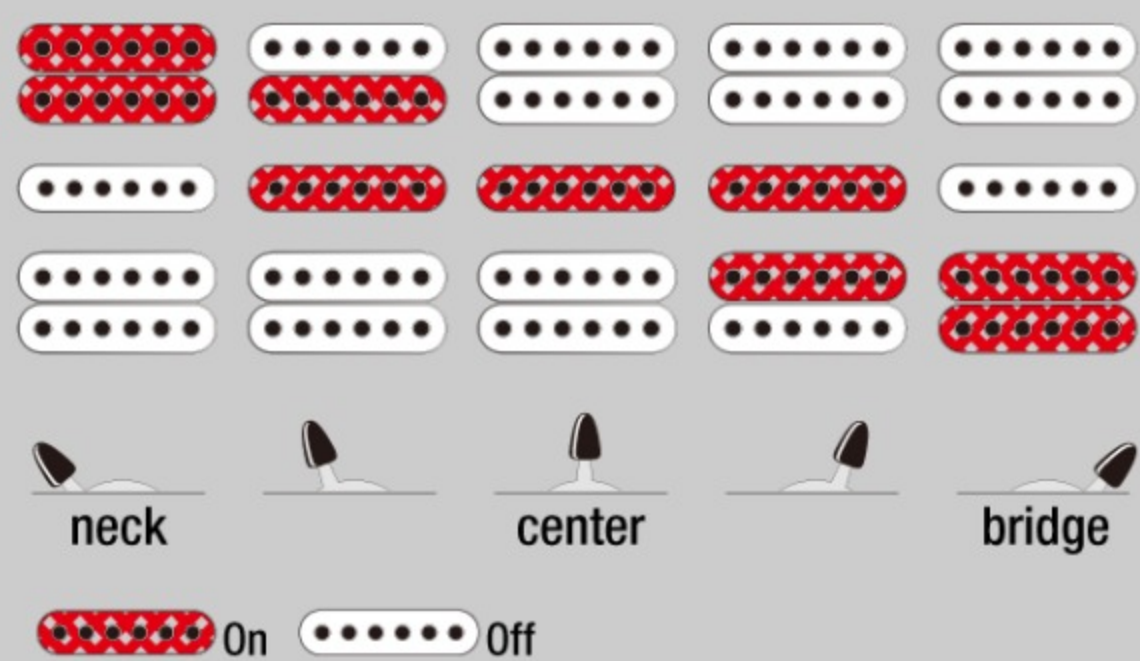

## SPEC

### SPEC

neck type	RG j.custom Super Wizard / 5pc Maple/Wenge neck
top/back/body	Spalted Maple (4mm) top / African Mahogany body
fretboard	Macassar Ebony fretboard / Tree of Life inlay
fret	Jumbo frets w/j.custom fret edge treatment
bridge	Edge-Zero tremolo bridge w/ZPS3
string space	10.8mm
neck pickup	DiMarzio® Air Norton™ (H) neck pickup (Passive/Alnico)
middle pickup	DiMarzio® True Velvet™ (S) middle pickup (Passive/Alnico)
bridge pickup	DiMarzio® The Tone Zone® (H) bridge pickup (Passive/Alnico)
factory tuning	1E,2B,3G,4D,5A,6E
strings	D'Addario® EXL120
string gauge	.009/.011/.016/.024/.032/.042
hardware color	Chrome

### SWITCHING SYSTEM

DESCRIPTION +