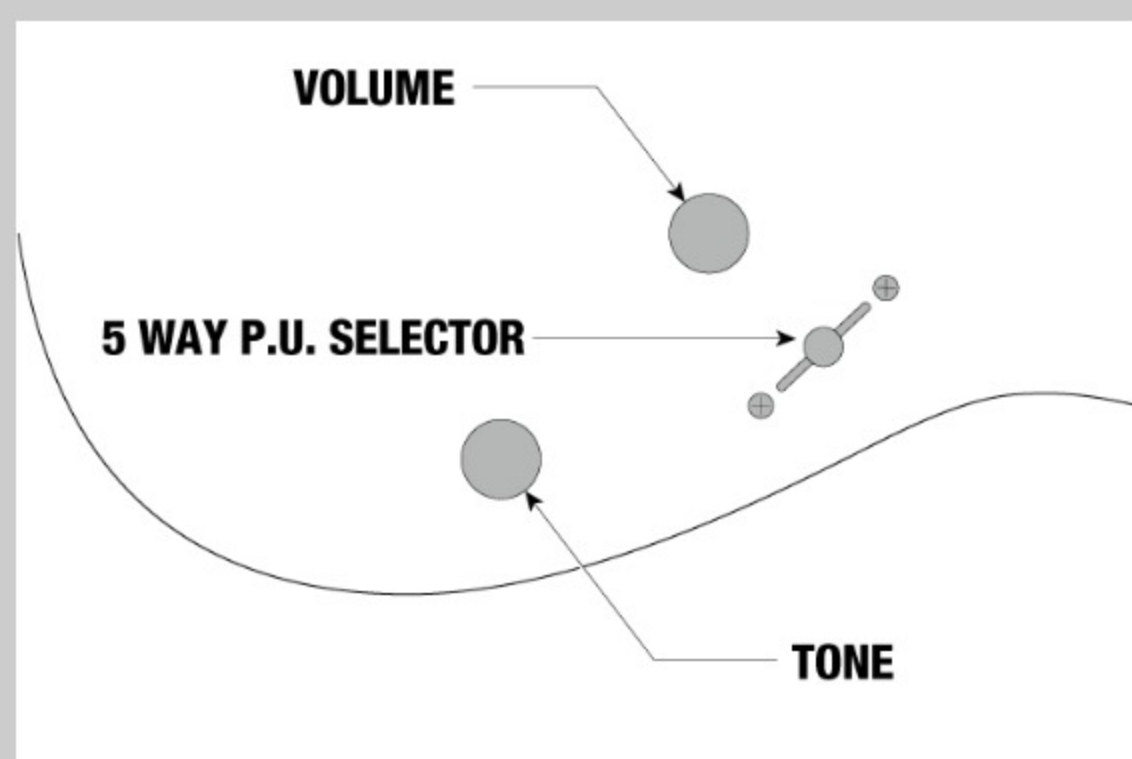

### NECK DIMENSIONS

Scale :	648mm/25.5"
a : Width	43mm at NUT
b : Width	58mm at 24F
c : Thickness	17mm at 1F
d : Thickness	19mm at 12F
Radius :	430mmR

DESCRIPTION +

### SWITCHING SYSTEM

DESCRIPTION +

### CONTROLS

DESCRIPTION +