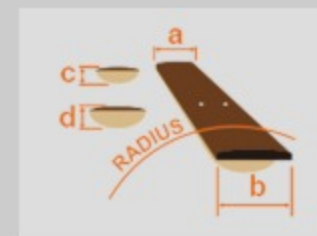

RG8820 *j. custom*

MADE IN JAPAN

GE : Green Emerald

COLOR VARIATION :

SHARE :  

SPEC

SPEC

neck type	RG j.custom Super Wizard / 5pc Maple/Wenge neck
top/back/body	AAA Flamed Maple (4mm) / African Mahogany
fretboard	Bound Macassar Ebony / Tree of Life inlay
fret	Jumbo Stainless Steel / j.custom fret edge treatment
number of frets	24
bridge	Lo-Pro Edge tremolo bridge
neck pickup	Fishman® Fluence Modern Humbucker Ceramic (H) neck pickup
bridge pickup	Fishman® Fluence Modern Humbucker Ceramic (H) bridge pickup
factory tuning	1E,2B,3G,4D,5A,6E
strings	D'Addario® EXL120
string gauge	.009/.011/.016/.024/.032/.042
hardware color	Cosmo black

NECK DIMENSIONS

Scale :	648mm/25.5"
a : Width	43mm at NUT
b : Width	58mm at 24F
c : Thickness	17mm at 1F
d : Thickness	19mm at 12F
Radius :	430

SWITCHING SYSTEM

CONTROLS

OTHERS

Fishman® Fluence Voicing switch
Luminlay side dots
Gotoh® machine heads
Gotoh® Strap lock pins