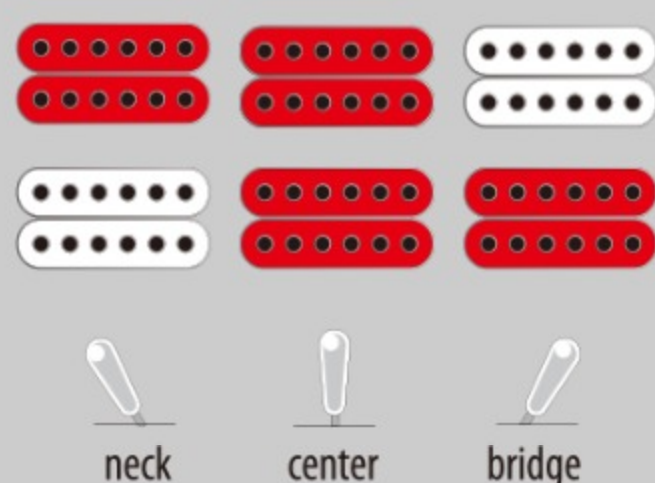

RG8820 *j. custom*

MADE IN JAPAN

GE : Green Emerald

COLOR VARIATION :

SHARE :  

SPEC

SPEC

neck type	RG j.custom Super Wizard / 5pc Maple/Wenge neck
top/back/body	AAA Flamed Maple (4mm) / African Mahogany
fretboard	Bound Macassar Ebony / Tree of Life inlay
fret	Jumbo Stainless Steel / j.custom fret edge treatment
number of frets	24
bridge	Lo-Pro Edge tremolo bridge
neck pickup	Fishman® Fluence Modern Humbucker Ceramic (H) neck pickup
bridge pickup	Fishman® Fluence Modern Humbucker Ceramic (H) bridge pickup
factory tuning	1E,2B,3G,4D,5A,6E
strings	D'Addario® EXL120
string gauge	.009/.011/.016/.024/.032/.042
hardware color	Cosmo black

NECK DIMENSIONS

Scale :	648mm/25.5"
a : Width	43mm at NUT
b : Width	58mm at 24F
c : Thickness	17mm at 1F
d : Thickness	19mm at 12F
Radius :	430

SWITCHING SYSTEM

CONTROLS

OTHERS

Fishman® Fluence Voicing switch
Luminlay side dots
Gotoh® machine heads
Gotoh® Strap lock pins