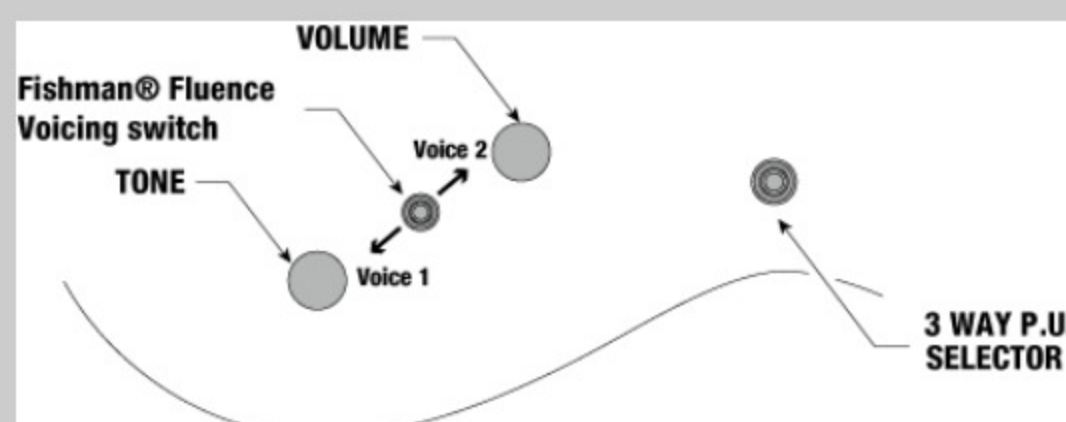

NECK DIMENSIONS

Scale :	648mm/25.5"
a : Width	43mm at NUT
b : Width	58mm at 24F
c : Thickness	17mm at 1F
d : Thickness	19mm at 12F
Radius :	430

SWITCHING SYSTEM

CONTROLS

OTHERS

Fishman® Fluence Voicing switch
Luminlay side dots
Gotoh® machine heads
Gotoh® Strap lock pins