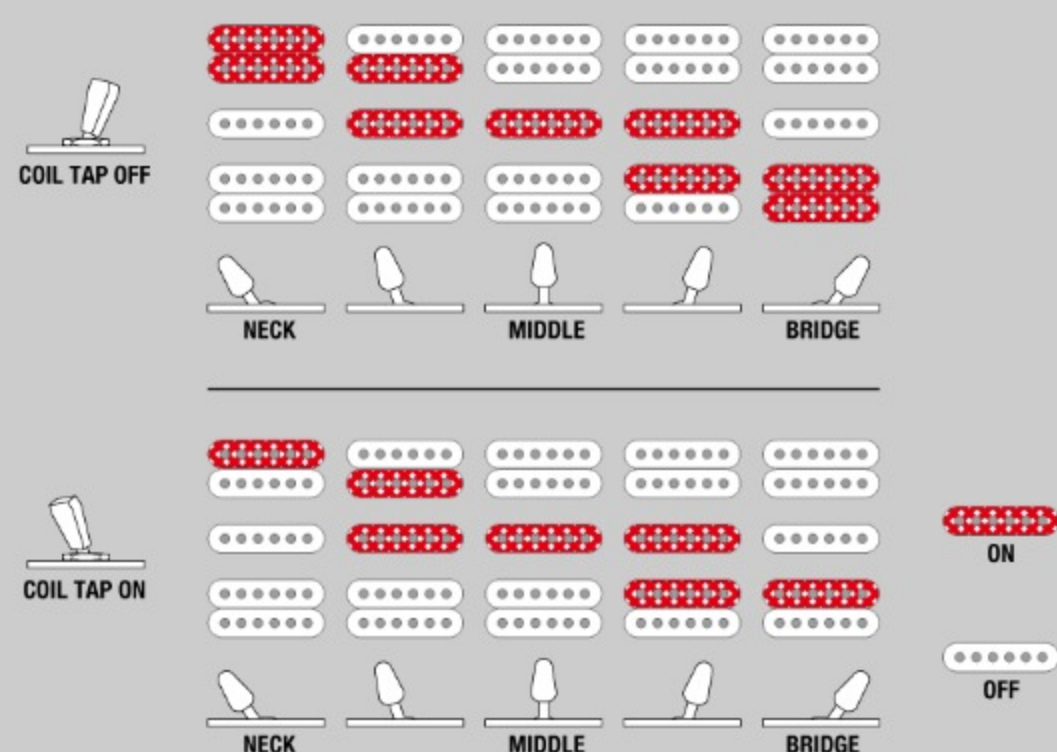

### NECK DIMENSIONS

Scale :	648mm/25.5"
a : Width	43mm at NUT
b : Width	58mm at 24F
c : Thickness	17mm at 1F
d : Thickness	19mm at 12F
Radius :	430mmR

DESCRIPTION +

### SWITCHING SYSTEM

DESCRIPTION

+