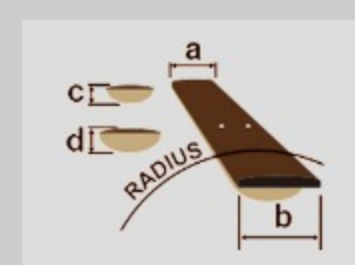

### SPECS

neck type	RG j.custom Super Wizard AS / 5pc Maple/Wenge neck
top/back/body	AAA Flamed Maple (4mm) top / Alder body
fretboard	Macassar Ebony fretboard / Tree of Life inlay
fret	Jumbo frets / j.custom fret edge treatment
number of frets	24
bridge	Lo-Pro Edge bridge
string space	10.8mm
neck pickup	DiMarzio® PAF® 36th Anniversary (H) neck pickup (Passive/Alnico)
middle pickup	DiMarzio® True Velvet™ (S) middle pickup (Passive/Alnico)
bridge pickup	DiMarzio® The Tone Zone® (H) bridge pickup (Passive/Alnico)
factory tuning	1E,2B,3G,4D,5A,6E
strings	D'Addario® EXL120
string gauge	.009/.011/.016/.024/.032/.042
nut	Locking nut
hardware color	Satin Black

### NECK DIMENSIONS

Scale :	648mm/25.5"
a : Width	43mm at NUT
b : Width	58mm at 24F
c : Thickness	17mm at 1F
d : Thickness	19mm at 12F
Radius :	430mmR

DESCRIPTION +