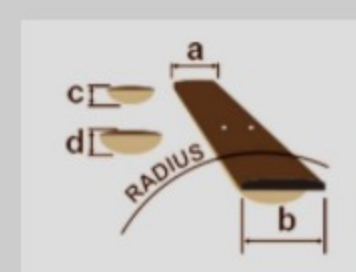

RG8

COLOR VARIATION :

WH : White

¥93,500 (本体価格 ¥85,000)

SHARE :  

SPEC

SPEC

neck type	Wizard II-8 5pc neck / Maple/Walnut
top/back/body	Meranti body
fretboard	Jatoba / White dot inlay
fret	Jumbo frets
bridge	Fixed bridge
string space	10.5mm
neck pickup	IBZ-8 (H) neck pickup (Passive/Ceramic)
bridge pickup	IBZ-8 (H) bridge pickup (Passive/Ceramic)
factory tuning	1D#, 2A#, 3F#, 4C#, 5G#, 6D#, 7A#, 8F
string gauge	.009/.011/.016/.024/.032/.042/.054/.065
hardware color	Black

NECK DIMENSIONS

Scale :	686mm/27"
a : Width	55mm at NUT
b : Width	80mm at 24F
c : Thickness	20mm at 1F
d : Thickness	21.5mm at 12F
Radius :	400mmR

DESCRIPTION +

SWITCHING SYSTEM

neck

center

bridge

On