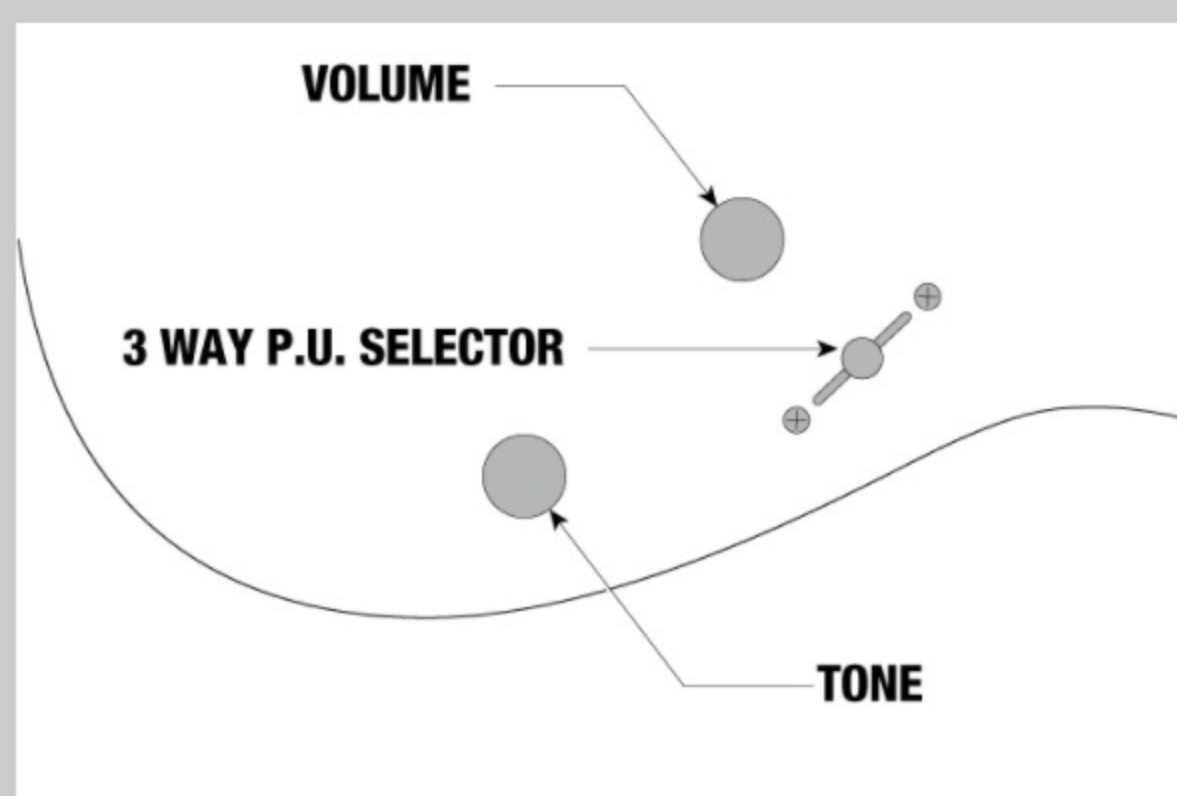

NECK DIMENSIONS

Scale :	686mm/27"
a : Width	55mm at NUT
b : Width	80mm at 24F
c : Thickness	20mm at 1F
d : Thickness	21.5mm at 12F
Radius :	400mmR

DESCRIPTION +

SWITCHING SYSTEM

neck

center

bridge

On

Off

DESCRIPTION

+

CONTROLS

DESCRIPTION

+