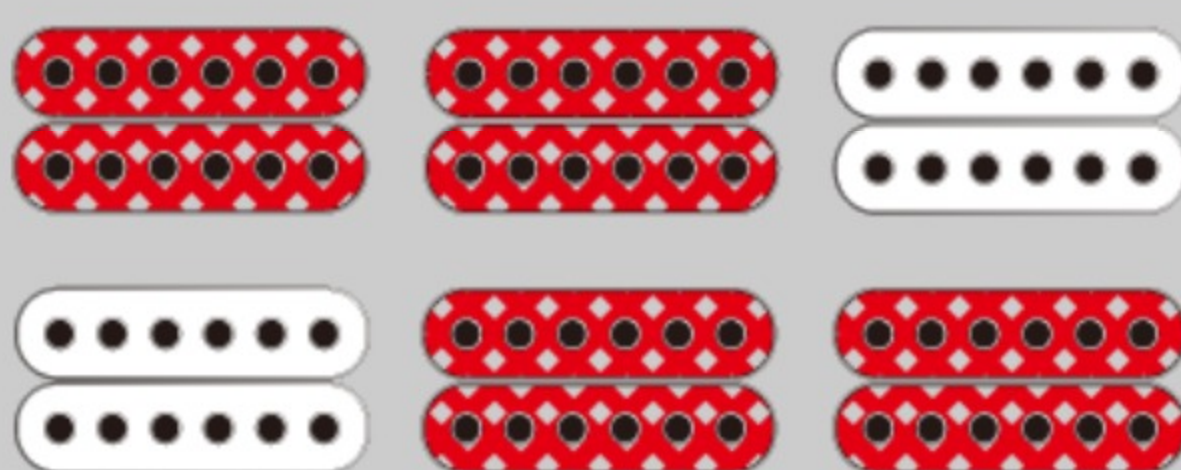

RG8

COLOR VARIATION :

WH : White

¥93,500 (本体価格 ¥85,000)

SHARE :  

SPEC

SPEC

neck type	Wizard II-8 5pc neck / Maple/Walnut
top/back/body	Meranti body
fretboard	Jatoba / White dot inlay
fret	Jumbo frets
bridge	Fixed bridge
string space	10.5mm
neck pickup	IBZ-8 (H) neck pickup (Passive/Ceramic)
bridge pickup	IBZ-8 (H) bridge pickup (Passive/Ceramic)
factory tuning	1D#, 2A#, 3F#, 4C#, 5G#, 6D#, 7A#, 8F
string gauge	.009/.011/.016/.024/.032/.042/.054/.065
hardware color	Black

NECK DIMENSIONS

Scale :	686mm/27"
a : Width	55mm at NUT
b : Width	80mm at 24F
c : Thickness	20mm at 1F
d : Thickness	21.5mm at 12F
Radius :	400mmR

DESCRIPTION +

SWITCHING SYSTEM

neck

center

bridge

On

Off

DESCRIPTION

+

CONTROLS

DESCRIPTION

+