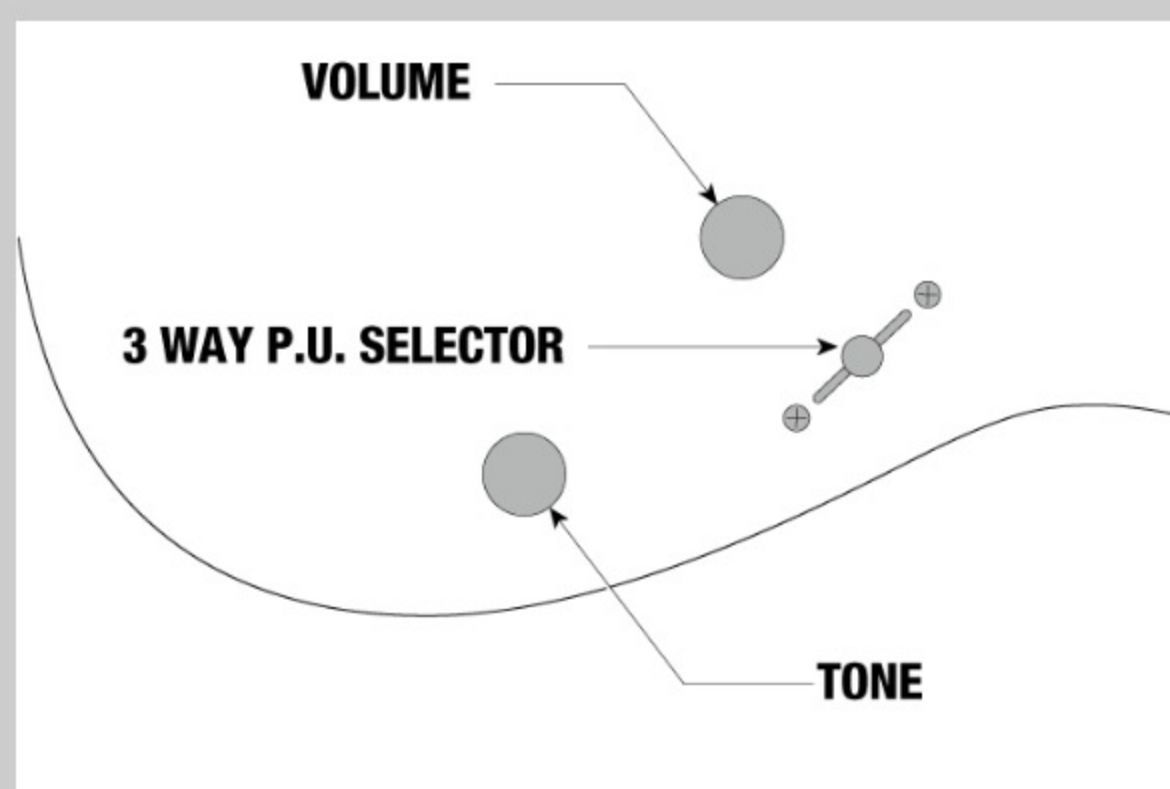

NECK DIMENSIONS

Scale :	686mm/27"
a : Width	55mm at NUT
b : Width	80mm at 24F
c : Thickness	20mm at 1F
d : Thickness	21.5mm at 12F
Radius :	400mmR

DESCRIPTION +

SWITCHING SYSTEM

DESCRIPTION

+

CONTROLS

DESCRIPTION