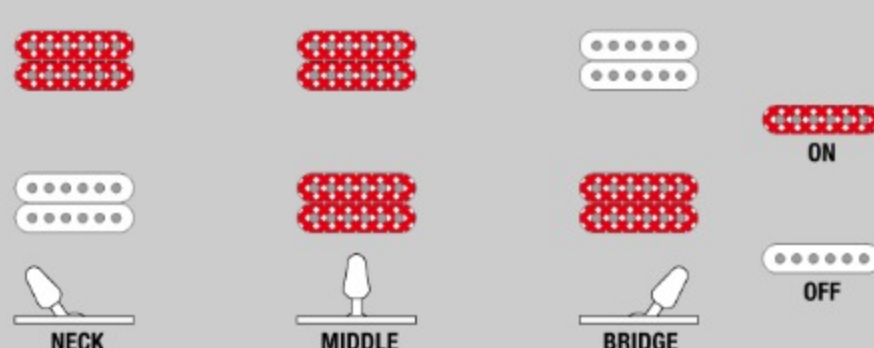

RG8

RG

COLOR VARIATION :

WH : White

SHARE :

SPEC

SPECS

neck type	Wizard II-8 / 5pc Maple/Walnut neck
top/back/body	Meranti body
fretboard	Jatoba fretboard / White dot inlay
fret	Jumbo frets
number of frets	24
bridge	F108 bridge
string space	10.5mm
neck pickup	IBZ-8 (H) neck pickup (Passive/Ceramic)
bridge pickup	IBZ-8 (H) bridge pickup (Passive/Ceramic)
factory tuning	1D#,2A#,3F#,4C#,5G#,6D#,7A#,8F
strings	D'Addario® EXL120-7+.065
string gauge	.009/.011/.016/.024/.032/.042/.054/.065
hardware color	Black

NECK DIMENSIONS

Scale :	686mm/27"
a : Width	55mm at NUT
b : Width	80mm at 24F
c : Thickness	20mm at 1F
d : Thickness	21.5mm at 12F
Radius :	400mmR

DESCRIPTION +

SWITCHING SYSTEM

DESCRIPTION

+

CONTROLS

DESCRIPTION