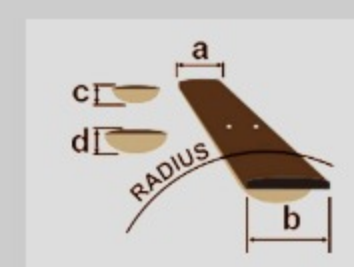

RG8

RG

COLOR VARIATION :

WH : White

SHARE :

SPEC

SPECS

neck type	Wizard II-8 / 5pc Maple/Walnut neck
top/back/body	Meranti body
fretboard	Jatoba fretboard / White dot inlay
fret	Jumbo frets
number of frets	24
bridge	F108 bridge
string space	10.5mm
neck pickup	IBZ-8 (H) neck pickup (Passive/Ceramic)
bridge pickup	IBZ-8 (H) bridge pickup (Passive/Ceramic)
factory tuning	1D#,2A#,3F#,4C#,5G#,6D#,7A#,8F
strings	D'Addario® EXL120-7+.065
string gauge	.009/.011/.016/.024/.032/.042/.054/.065
hardware color	Black

NECK DIMENSIONS

Scale :	686mm/27"
a : Width	55mm at NUT
b : Width	80mm at 24F
c : Thickness	20mm at 1F
d : Thickness	21.5mm at 12F
Radius :	400mmR

DESCRIPTION +

SWITCHING SYSTEM

DESCRIPTION

+

CONTROLS

DESCRIPTION