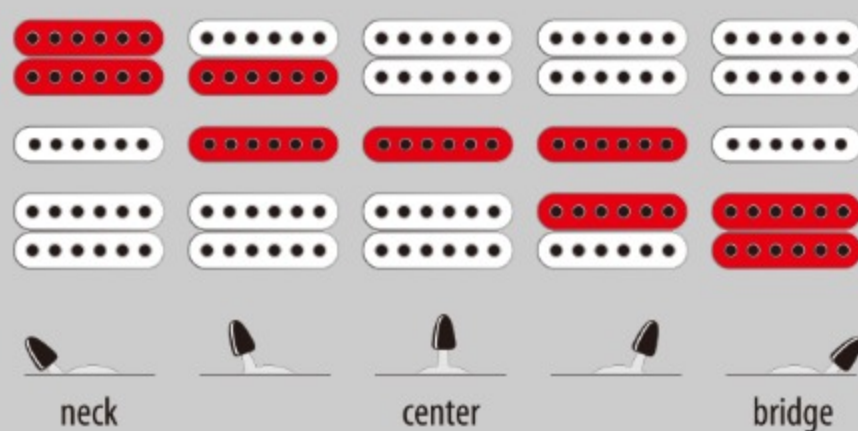

RG950FMZ *Premium*

TGE : Tiger Eye

COLOR VARIATION :

SHARE :  

SPEC

SPEC

neck type	Wizard 11pc / 11pc Panga Panga/Maple/Walnut/Purpleheart neck
top/back/body	Flamed Maple top / American Basswood body
fretboard	Bound Panga Panga / Mother of Pearl off- set dot inlay
fret	Jumbo frets
bridge	Edge-Zero II tremolo bridge w/ZPS3Fe
neck pickup	DiMarzio® Air Norton™ (H) neck pickup (Passive/Alnico)
middle pickup	DiMarzio® True Velvet™ (S) middle pickup (Passive/Alnico)
bridge pickup	DiMarzio® The Tone Zone® (H) bridge pickup (Passive/Alnico)
hardware color	Cosmo black

NECK DIMENSIONS

Scale :	648mm/25.5"
a : Width	43mm at NUT
b : Width	58mm at 24F
c : Thickness	18mm at 1F
d : Thickness	20mm at 12F
Radius :	400mmR

SWITCHING SYSTEM

CONTROLS

OTHERS

Recommended Bag PGPRGC

Luminescent side dot inlay