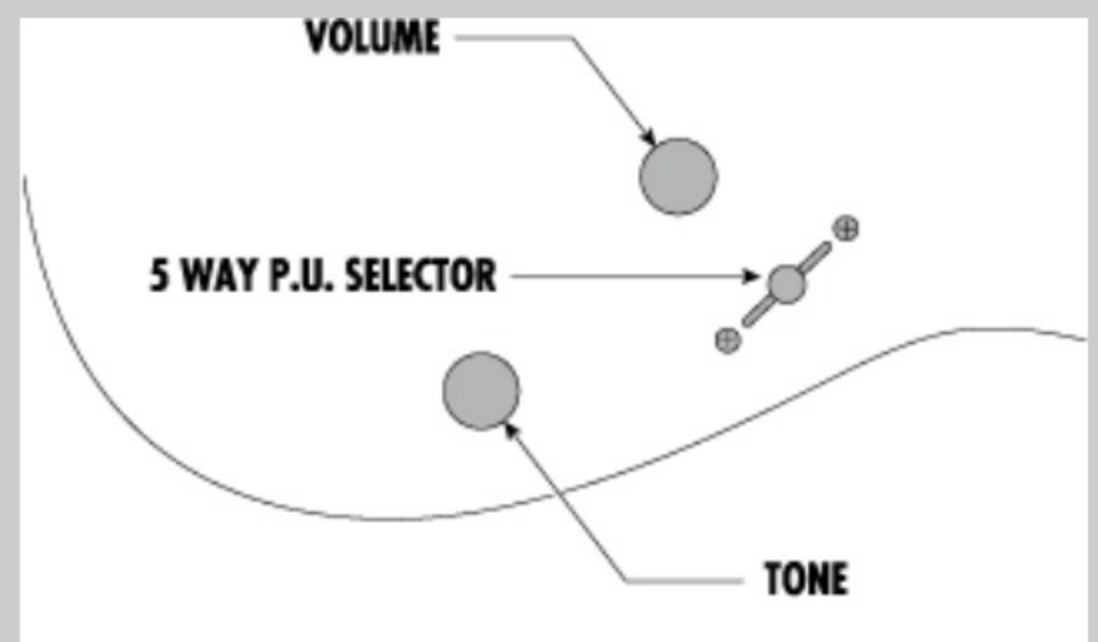

NECK DIMENSIONS

Scale :	648mm/25.5"
a : Width	43mm at NUT
b : Width	58mm at 24F
c : Thickness	18mm at 1F
d : Thickness	20mm at 12F
Radius :	400mmR

SWITCHING SYSTEM

CONTROLS

OTHERS

Recommended Bag PGPRGC

Luminescent side dot inlay