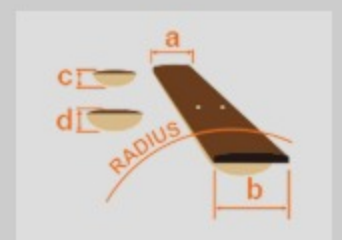

RG950FMZ *Premium*

TGE : Tiger Eye

COLOR VARIATION :

SHARE :  

SPEC

SPEC

neck type	Wizard 11pc / 11pc Panga Panga/Maple/Walnut/Purpleheart neck
top/back/body	Flamed Maple top / American Basswood body
fretboard	Bound Panga Panga / Mother of Pearl off- set dot inlay
fret	Jumbo frets
bridge	Edge-Zero II tremolo bridge w/ZPS3Fe
neck pickup	DiMarzio® Air Norton™ (H) neck pickup (Passive/Alnico)
middle pickup	DiMarzio® True Velvet™ (S) middle pickup (Passive/Alnico)
bridge pickup	DiMarzio® The Tone Zone® (H) bridge pickup (Passive/Alnico)
hardware color	Cosmo black

NECK DIMENSIONS

Scale :	648mm/25.5"
a : Width	43mm at NUT
b : Width	58mm at 24F
c : Thickness	18mm at 1F
d : Thickness	20mm at 12F
Radius :	400mmR

SWITCHING SYSTEM

CONTROLS

OTHERS

Recommended Bag PGPRGC

Luminescent side dot inlay