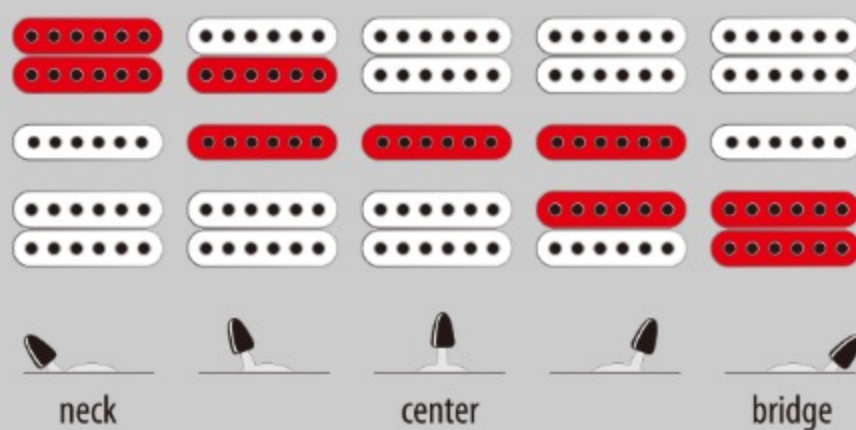

RG970QMZ *Premium*

BIB : Black Ice Burst

COLOR VARIATION :

SHARE :  

SPEC

SPEC

neck type	Wizard 11pc / 11pc Panga Panga/Maple/Walnut/Purpleheart neck
top/back/body	Quilted Maple top / American Basswood body
fretboard	Bound Panga Panga / Mother of Pearl off- set dot inlay
fret	Jumbo frets
bridge	Edge-Zero II tremolo bridge w/ZPS3Fe
neck pickup	DiMarzio® Air Norton™ (H) neck pickup (Passive/Alnico)
middle pickup	DiMarzio® True Velvet™ (S) middle pickup (Passive/Alnico)
bridge pickup	DiMarzio® The Tone Zone® (H) bridge pickup (Passive/Alnico)
hardware color	Cosmo black

NECK DIMENSIONS

Scale :	648mm/25.5"
a : Width	43mm at NUT
b : Width	58mm at 24F
c : Thickness	18mm at 1F
d : Thickness	20mm at 12F
Radius :	400mmR

SWITCHING SYSTEM

CONTROLS

OTHERS

Recommended Bag PGPRGC

Luminescent side dot inlay