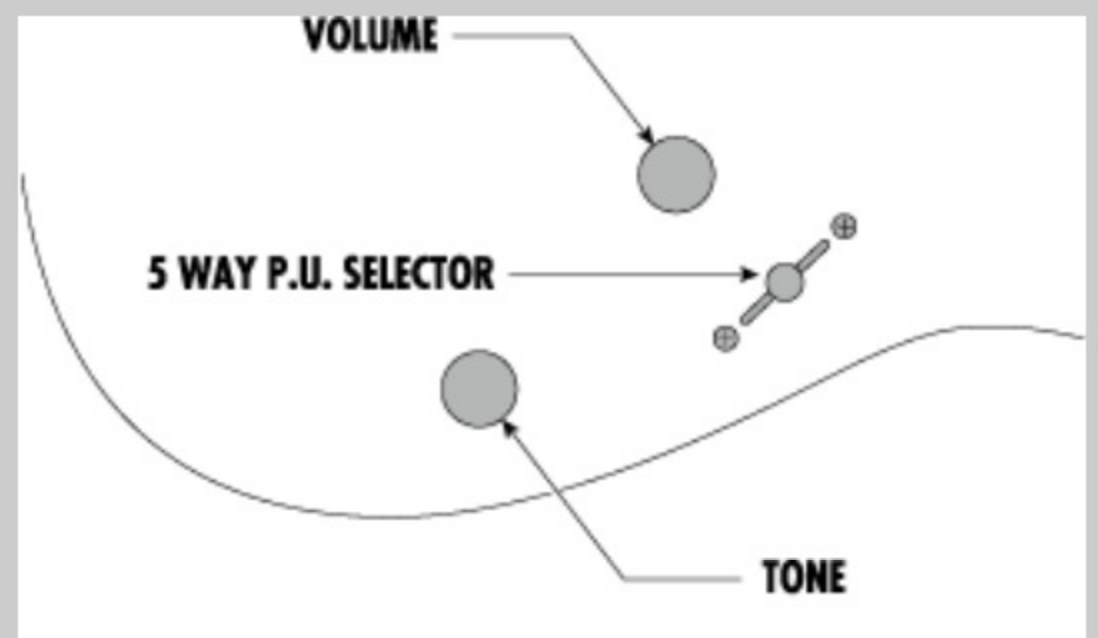

NECK DIMENSIONS

Scale :	648mm/25.5"
a : Width	43mm at NUT
b : Width	58mm at 24F
c : Thickness	18mm at 1F
d : Thickness	20mm at 12F
Radius :	400mmR

SWITCHING SYSTEM

CONTROLS

OTHERS

Recommended Bag PGPRGC

Luminescent side dot inlay