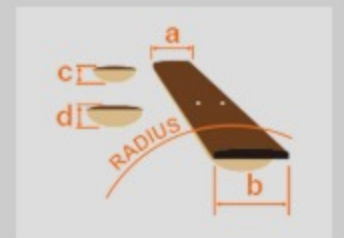

RG970QMZ *Premium*

BIB : Black Ice Burst

COLOR VARIATION :

SHARE :  

SPEC

SPEC

neck type	Wizard 11pc / 11pc Panga Panga/Maple/Walnut/Purpleheart neck
top/back/body	Quilted Maple top / American Basswood body
fretboard	Bound Panga Panga / Mother of Pearl off- set dot inlay
fret	Jumbo frets
bridge	Edge-Zero II tremolo bridge w/ZPS3Fe
neck pickup	DiMarzio® Air Norton™ (H) neck pickup (Passive/Alnico)
middle pickup	DiMarzio® True Velvet™ (S) middle pickup (Passive/Alnico)
bridge pickup	DiMarzio® The Tone Zone® (H) bridge pickup (Passive/Alnico)
hardware color	Cosmo black

NECK DIMENSIONS

Scale :	648mm/25.5"
a : Width	43mm at NUT
b : Width	58mm at 24F
c : Thickness	18mm at 1F
d : Thickness	20mm at 12F
Radius :	400mmR

SWITCHING SYSTEM

CONTROLS

OTHERS

Recommended Bag PGPRGC

Luminescent side dot inlay