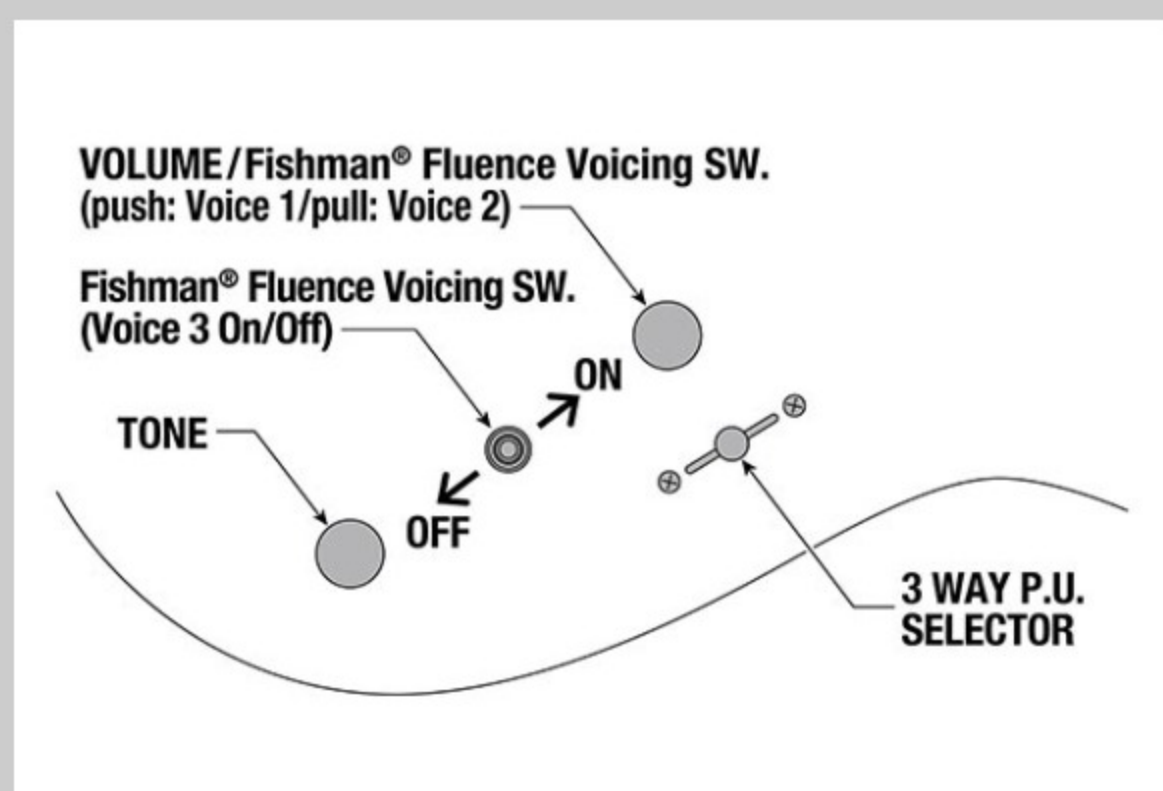

NECK DIMENSIONS

Scale :	712mm/28"
a : Width	62mm at NUT
b : Width	88mm at 24F
c : Thickness	21.5mm at 1F
d : Thickness	23.5mm at 12F
Radius :	950mmR

DESCRIPTION +

SWITCHING SYSTEM

DESCRIPTION +

CONTROLS

DESCRIPTION +

OTHER FEATURES

Recommended Case	MR500C
Recommended Bag	IGB724-BK
Fishman® Fluence™ Voicing switch on volume control (push/pull)	