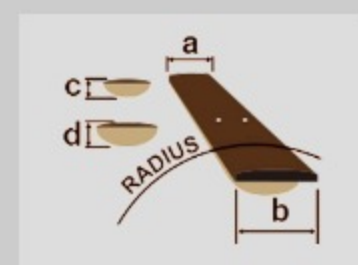

RG9PB

COLOR VARIATION : 

TGF : Transparent Gray Flat

SHARE :  

SPEC

SPECS

neck type	Wizard-9 / 5pc Maple/Walnut neck
top/back/body	Poplar Burl top / Nyatoh body
fretboard	Macassar Ebony fretboard / White dot inlay
fret	Jumbo frets
number of frets	24
bridge	Gibraltar Standard II-9 bridge
string space	10.8mm
neck pickup	Fishman® Fluence™ Modern Humbucker Alnico 9 (H) neck pickup (Active/Alnico)
bridge pickup	Fishman® Fluence™ Modern Humbucker Ceramic 9 (H) bridge pickup (Active/Ceramic)
factory tuning	1E,2B,3G,4D,5A,6E,7B,8F#,9C#
strings	D'Addario® EXL120-7 + .075/.090
string gauge	.009/.011/.016/.024/.032/.042/.054/.075/.090
nut	Graph Tech® nut
hardware color	Cosmo Black

NECK DIMENSIONS

Scale :	712mm/28"
a : Width	62mm at NUT
b : Width	88mm at 24F
c : Thickness	21.5mm at 1F
d : Thickness	23.5mm at 12F
Radius :	950mmR

DESCRIPTION +

SWITCHING SYSTEM

DESCRIPTION +

CONTROLS

DESCRIPTION +

OTHER FEATURES

Recommended Case	MR500C
Recommended Bag	IGB724-BK
Fishman® Fluence™ Voicing switch on volume control (push/pull)	