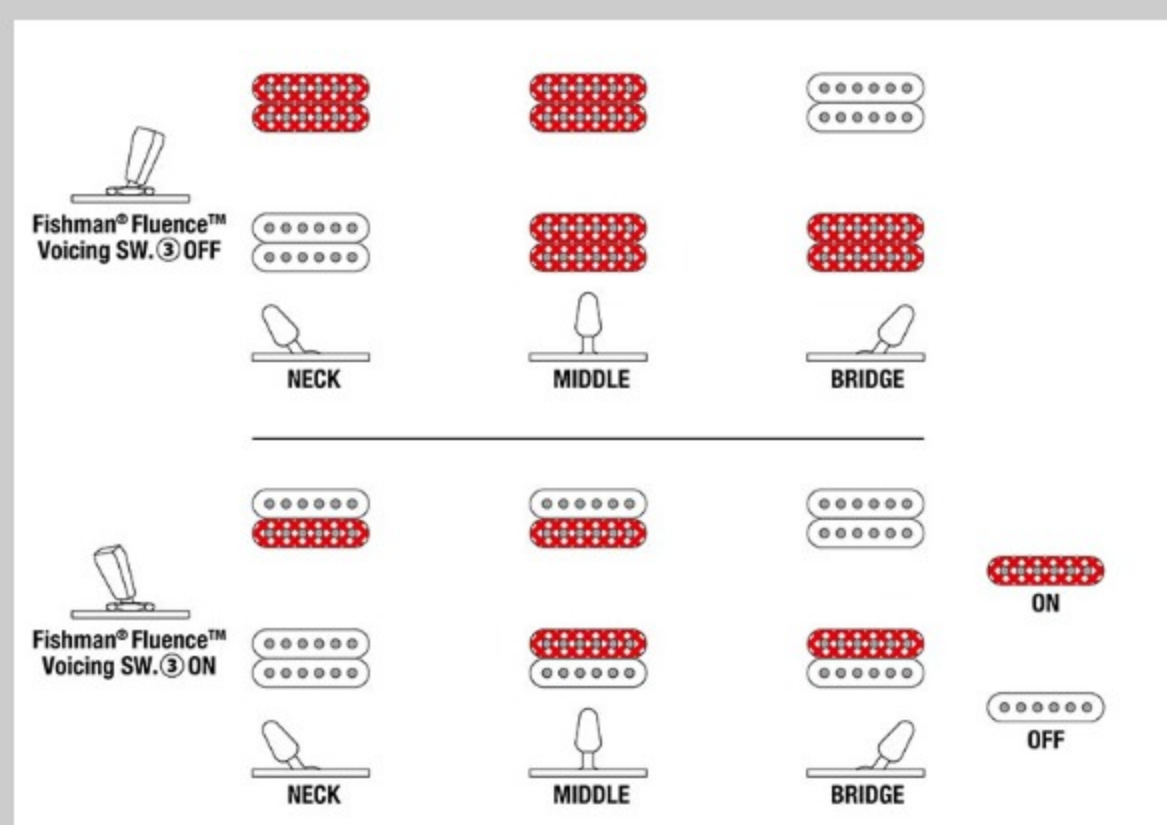

RG9PB

COLOR VARIATION : 

TGF : Transparent Gray Flat

SHARE :  

SPEC

SPECS

neck type	Wizard-9 / 5pc Maple/Walnut neck
top/back/body	Poplar Burl top / Nyatoh body
fretboard	Macassar Ebony fretboard / White dot inlay
fret	Jumbo frets
number of frets	24
bridge	Gibraltar Standard II-9 bridge
string space	10.8mm
neck pickup	Fishman® Fluence™ Modern Humbucker Alnico 9 (H) neck pickup (Active/Alnico)
bridge pickup	Fishman® Fluence™ Modern Humbucker Ceramic 9 (H) bridge pickup (Active/Ceramic)
factory tuning	1E,2B,3G,4D,5A,6E,7B,8F#,9C#
strings	D'Addario® EXL120-7 + .075/.090
string gauge	.009/.011/.016/.024/.032/.042/.054/.075/.090
nut	Graph Tech® nut
hardware color	Cosmo Black

NECK DIMENSIONS

Scale :	712mm/28"
a : Width	62mm at NUT
b : Width	88mm at 24F
c : Thickness	21.5mm at 1F
d : Thickness	23.5mm at 12F
Radius :	950mmR

DESCRIPTION +

SWITCHING SYSTEM

DESCRIPTION +

CONTROLS

DESCRIPTION +

OTHER FEATURES

Recommended Case	MR500C
Recommended Bag	IGB724-BK
Fishman® Fluence™ Voicing switch on volume control (push/pull)	