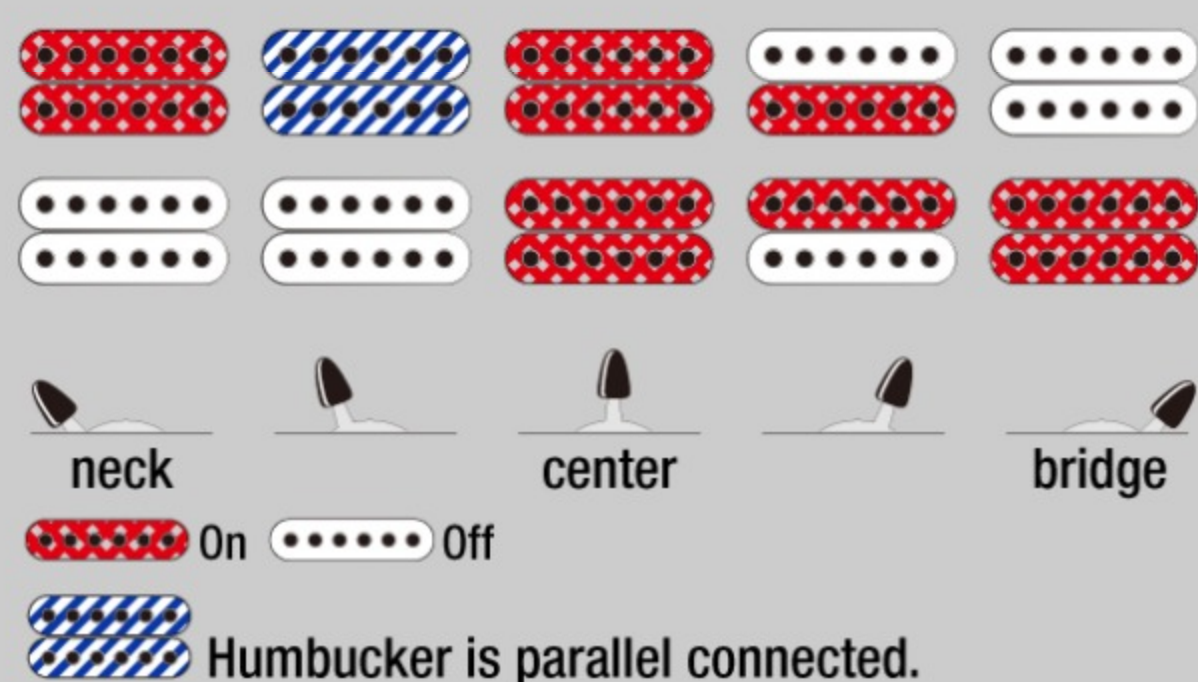

NECK DIMENSIONS

Scale :	648mm/25.5"
a : Width	43mm at NUT
b : Width	58mm at 24F
c : Thickness	19mm at 1F
d : Thickness	21mm at 12F
Radius :	400mmR

DESCRIPTION

SWITCHING SYSTEM

DESCRIPTION

CONTROLS

DESCRIPTION