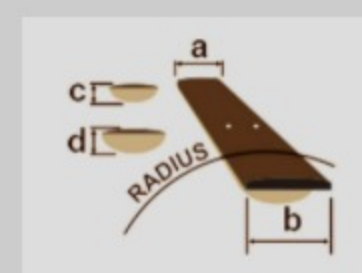

RGA42EX

COLOR VARIATION :

BAM : Black Aurora Burst Matte

SHARE :

SPEC

SPECS

neck type	Wizard III / Maple neck
top/back/body	Meranti body
fretboard	Jatoba fretboard / Off-set white dot inlay
fret	Jumbo frets
number of frets	24
bridge	F106 bridge
string space	10.5mm
neck pickup	Quantum (H) neck pickup (Passive/Ceramic)
bridge pickup	Quantum (H) bridge pickup (Passive/Ceramic)
factory tuning	1E,2B,3G,4D,5A,6E
strings	D'Addario® EXL110
string gauge	.010/.013/.017/.026/.036/.046
hardware color	Black

NECK DIMENSIONS

Scale :	648mm/25.5"
a : Width	43mm at NUT
b : Width	58mm at 24F
c : Thickness	19mm at 1F
d : Thickness	21mm at 12F
Radius :	400mmR

DESCRIPTION

SWITCHING SYSTEM

DESCRIPTION

CONTROLS

DESCRIPTION