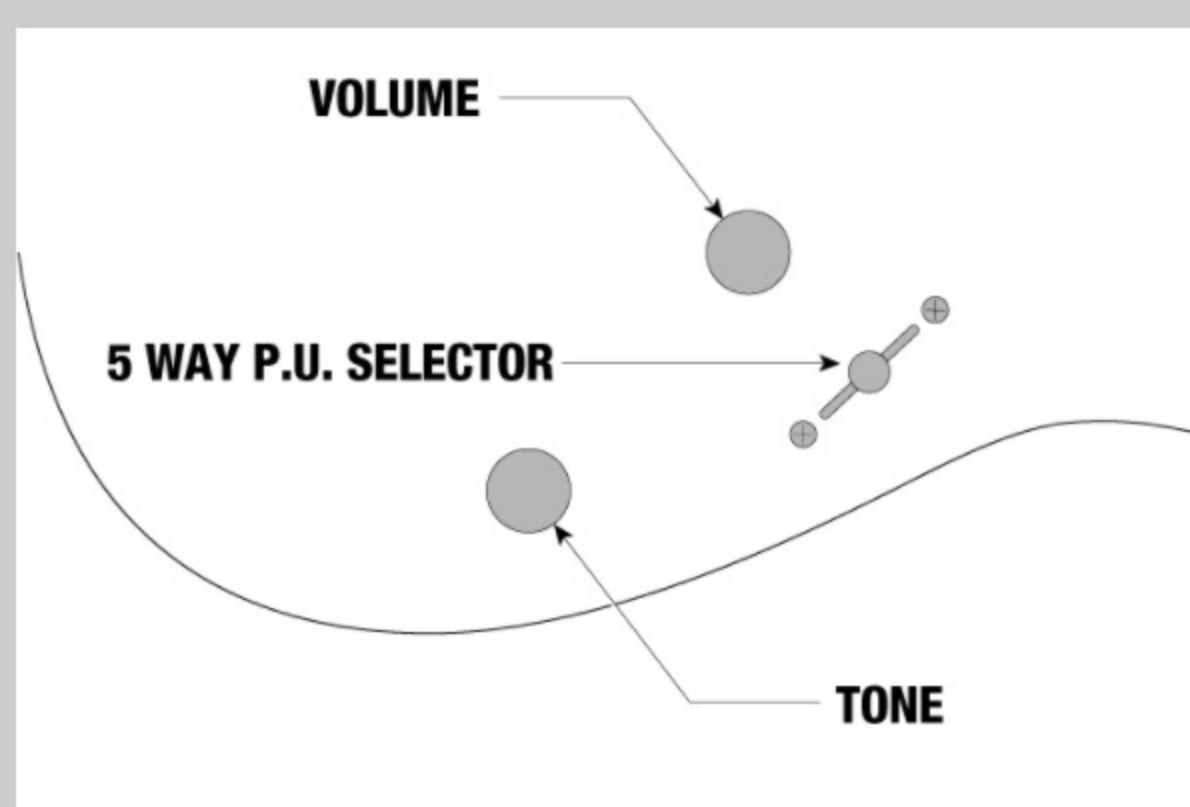

NECK DIMENSIONS

Scale :	648mm/25.5"
a : Width	43mm at NUT
b : Width	58mm at 24F
c : Thickness	19mm at 1F
d : Thickness	21mm at 12F
Radius :	400mmR

DESCRIPTION

SWITCHING SYSTEM

DESCRIPTION

CONTROLS

DESCRIPTION