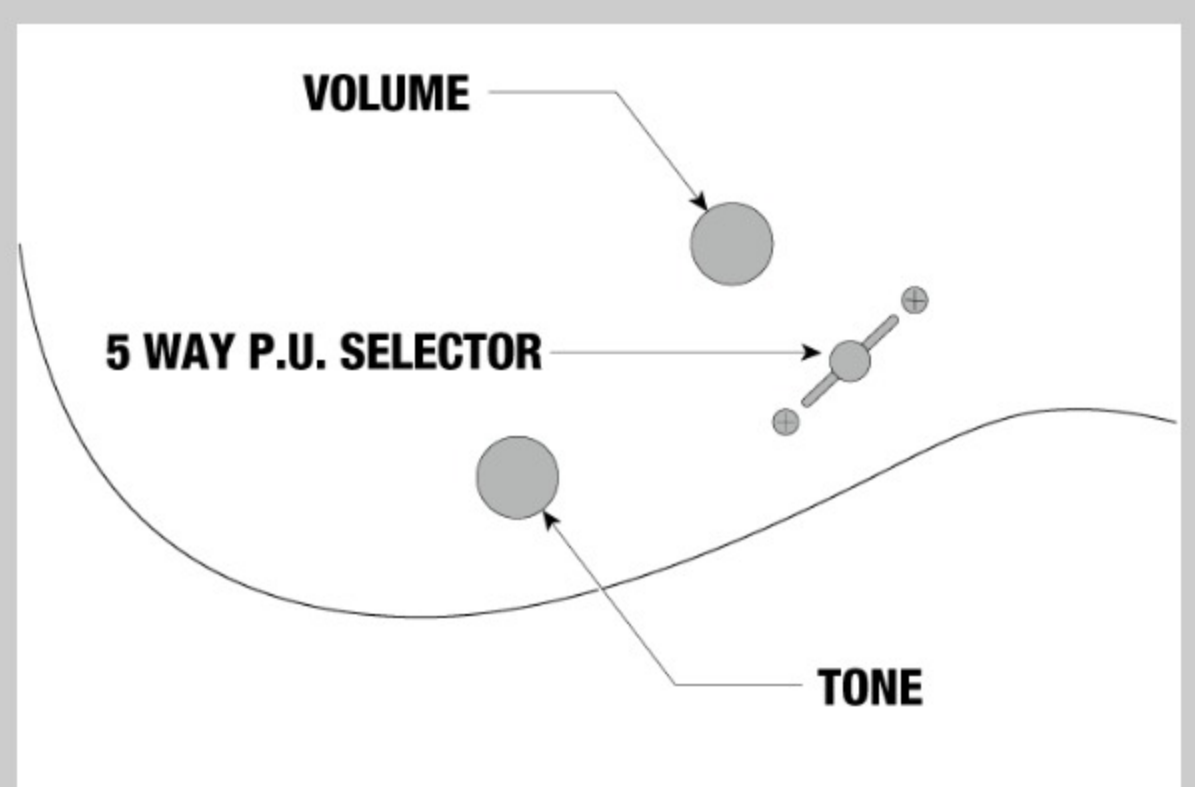

NECK DIMENSIONS

Scale :	648mm/25.5"
a : Width	43mm at NUT
b : Width	58mm at 24F
c : Thickness	19mm at 1F
d : Thickness	21mm at 12F
Radius :	400mmR

DESCRIPTION +

SWITCHING SYSTEM

DESCRIPTION

+

CONTROLS

DESCRIPTION