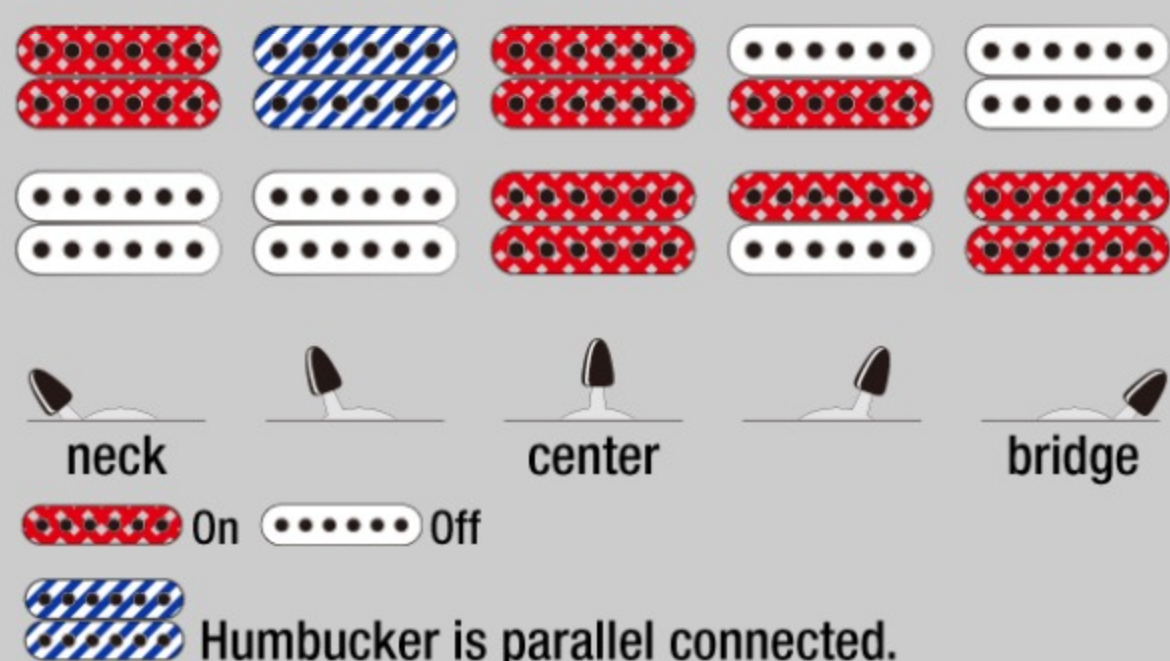

RGA42EX

RGA

COLOR VARIATION : 

BAM : Black Aurora Burst Matte

SHARE :  

SPEC

SPECS

neck type	Wizard III / Maple neck
top/back/body	Meranti body
fretboard	Jatoba fretboard / Off-set white dot inlay
fret	Jumbo frets
number of frets	24
bridge	F106 bridge
string space	10.5mm
neck pickup	Quantum (H) neck pickup (Passive/Ceramic)
bridge pickup	Quantum (H) bridge pickup (Passive/Ceramic)
factory tuning	1E,2B,3G,4D,5A,6E
strings	D'Addario® EXL110
string gauge	.010/.013/.017/.026/.036/.046
hardware color	Black

NECK DIMENSIONS

Scale :	648mm/25.5"
a : Width	43mm at NUT
b : Width	58mm at 24F
c : Thickness	19mm at 1F
d : Thickness	21mm at 12F
Radius :	400mmR

DESCRIPTION +

SWITCHING SYSTEM

DESCRIPTION

+

CONTROLS

DESCRIPTION