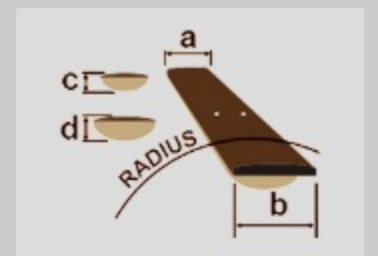

RGA42EX

RGA

COLOR VARIATION : 

BAM : Black Aurora Burst Matte

SHARE :  

SPEC

SPECS

neck type	Wizard III / Maple neck
top/back/body	Meranti body
fretboard	Jatoba fretboard / Off-set white dot inlay
fret	Jumbo frets
number of frets	24
bridge	F106 bridge
string space	10.5mm
neck pickup	Quantum (H) neck pickup (Passive/Ceramic)
bridge pickup	Quantum (H) bridge pickup (Passive/Ceramic)
factory tuning	1E,2B,3G,4D,5A,6E
strings	D'Addario® EXL110
string gauge	.010/.013/.017/.026/.036/.046
hardware color	Black

NECK DIMENSIONS

Scale :	648mm/25.5"
a : Width	43mm at NUT
b : Width	58mm at 24F
c : Thickness	19mm at 1F
d : Thickness	21mm at 12F
Radius :	400mmR

DESCRIPTION +

SWITCHING SYSTEM

DESCRIPTION

+

CONTROLS

DESCRIPTION