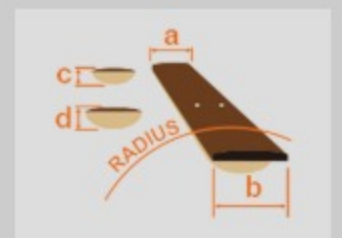

RGA42FM

TLF : Transparent Purple Burst Flat

COLOR VARIATION :

SHARE : [f](#) [t](#)

SPEC

SPEC

neck type	Wizard III / Maple neck
top/back/body	Flamed Maple top / Meranti body
fretboard	Jatoba / Off-set white dot inlay
fret	Jumbo frets
bridge	Fixed bridge
neck pickup	Quantum (H) neck pickup (Passive/Ceramic)
bridge pickup	Quantum (H) bridge pickup (Passive/Ceramic)
hardware color	Black

NECK DIMENSIONS

Scale :	648mm/25.5"
a : Width	43mm at NUT
b : Width	58mm at 24F
c : Thickness	19mm at 1F
d : Thickness	21mm at 12F
Radius :	400mmR

SWITCHING SYSTEM

CONTROLS

OTHERS

Recommended Case W250C