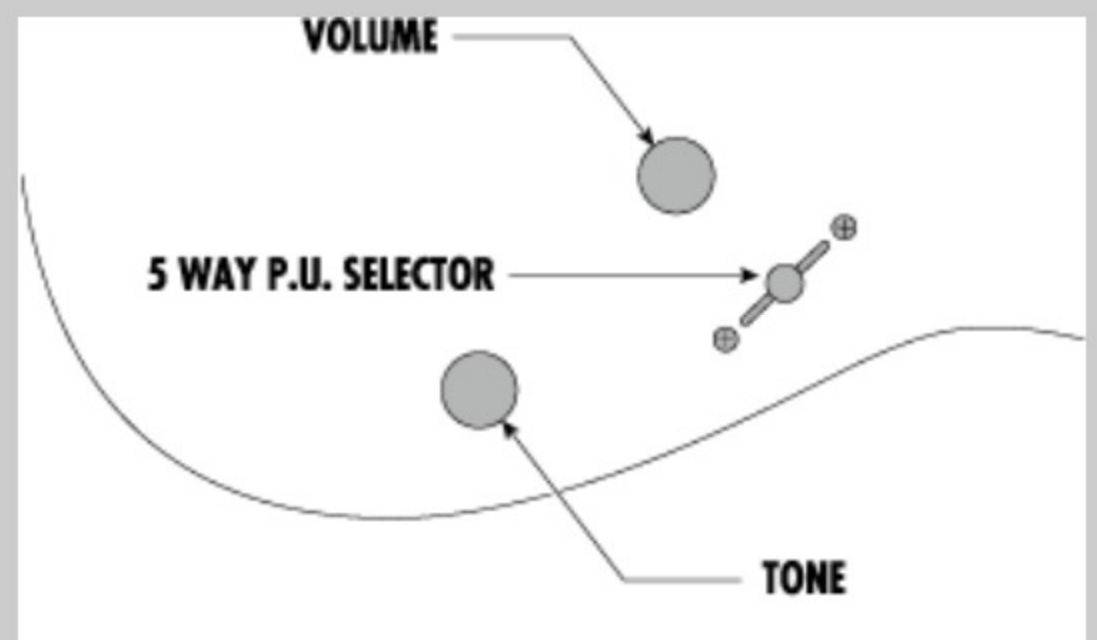

RGA42FM

TLF : Transparent Purple Burst Flat

COLOR VARIATION :

SHARE : [f](#) [t](#)

SPEC

SPEC

neck type	Wizard III / Maple neck
top/back/body	Flamed Maple top / Meranti body
fretboard	Jatoba / Off-set white dot inlay
fret	Jumbo frets
bridge	Fixed bridge
neck pickup	Quantum (H) neck pickup (Passive/Ceramic)
bridge pickup	Quantum (H) bridge pickup (Passive/Ceramic)
hardware color	Black

NECK DIMENSIONS

Scale :	648mm/25.5"
a : Width	43mm at NUT
b : Width	58mm at 24F
c : Thickness	19mm at 1F
d : Thickness	21mm at 12F
Radius :	400mmR

SWITCHING SYSTEM

CONTROLS

OTHERS

Recommended Case W250C