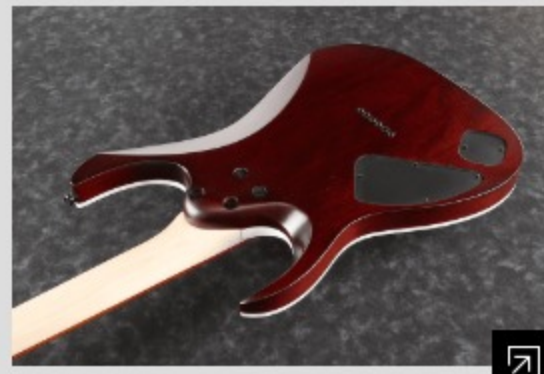

RGA42FM

TLF : Transparent Purple Burst Flat

COLOR VARIATION :

SHARE : [f](#) [t](#)

SPEC

SPEC

neck type	Wizard III / Maple neck
top/back/body	Flamed Maple top / Meranti body
fretboard	Jatoba / Off-set white dot inlay
fret	Jumbo frets
bridge	Fixed bridge
neck pickup	Quantum (H) neck pickup (Passive/Ceramic)
bridge pickup	Quantum (H) bridge pickup (Passive/Ceramic)
hardware color	Black

NECK DIMENSIONS

Scale :	648mm/25.5"
a : Width	43mm at NUT
b : Width	58mm at 24F
c : Thickness	19mm at 1F
d : Thickness	21mm at 12F
Radius :	400mmR

SWITCHING SYSTEM

CONTROLS

OTHERS

Recommended Case W250C