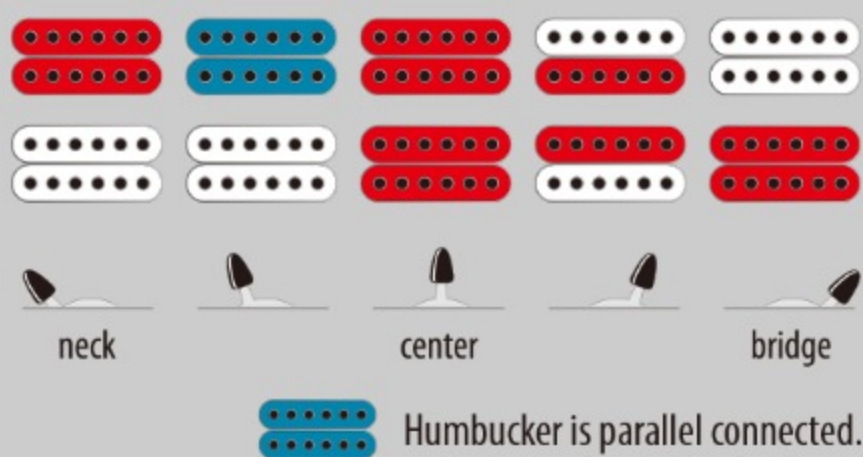

RGA42FM

TLF : Transparent Purple Burst Flat

COLOR VARIATION :

SHARE : [f](#) [t](#)

SPEC

SPEC

neck type	Wizard III / Maple neck
top/back/body	Flamed Maple top / Meranti body
fretboard	Jatoba / Off-set white dot inlay
fret	Jumbo frets
bridge	Fixed bridge
neck pickup	Quantum (H) neck pickup (Passive/Ceramic)
bridge pickup	Quantum (H) bridge pickup (Passive/Ceramic)
hardware color	Black

NECK DIMENSIONS

Scale :	648mm/25.5"
a : Width	43mm at NUT
b : Width	58mm at 24F
c : Thickness	19mm at 1F
d : Thickness	21mm at 12F
Radius :	400mmR

SWITCHING SYSTEM

CONTROLS

OTHERS

Recommended Case W250C