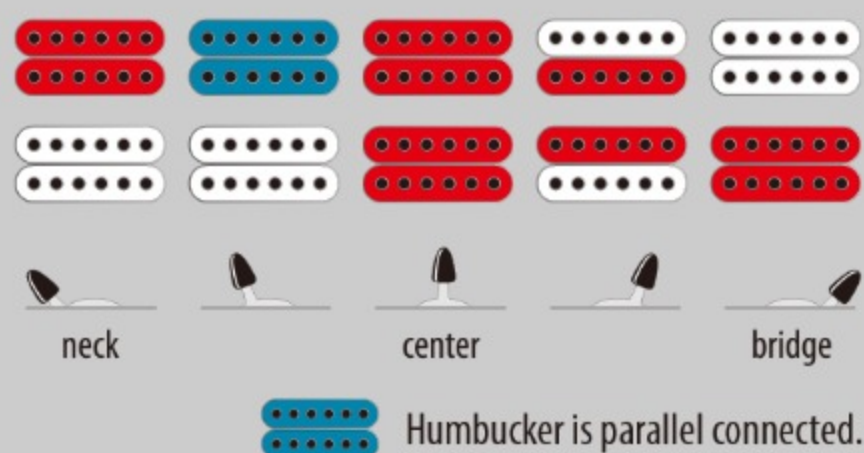

RGA42FM

BLF : Blue Lagoon Burst Flat

COLOR VARIATION :

SHARE :  

SPEC

SPEC

neck type	Wizard III / Maple neck
top/back/body	Flamed Maple top / Meranti body
fretboard	Jatoba fretboard / Off-set white dot inlay
fret	Jumbo frets
number of frets	24
bridge	F106 bridge
string space	10.5mm
neck pickup	Quantum (H) neck pickup (Passive/Ceramic)
bridge pickup	Quantum (H) bridge pickup (Passive/Ceramic)
factory tuning	1E,2B,3G,4D,5A,6E
strings	D'Addario® EXL110
string gauge	.010/.013/.017/.026/.036/.046
hardware color	Black

NECK DIMENSIONS

Scale :	648mm/25.5"
a : Width	43mm at NUT
b : Width	58mm at 24F
c : Thickness	19mm at 1F
d : Thickness	21mm at 12F
Radius :	400mmR

SWITCHING SYSTEM

CONTROLS

OTHERS

Recommended Case W250C