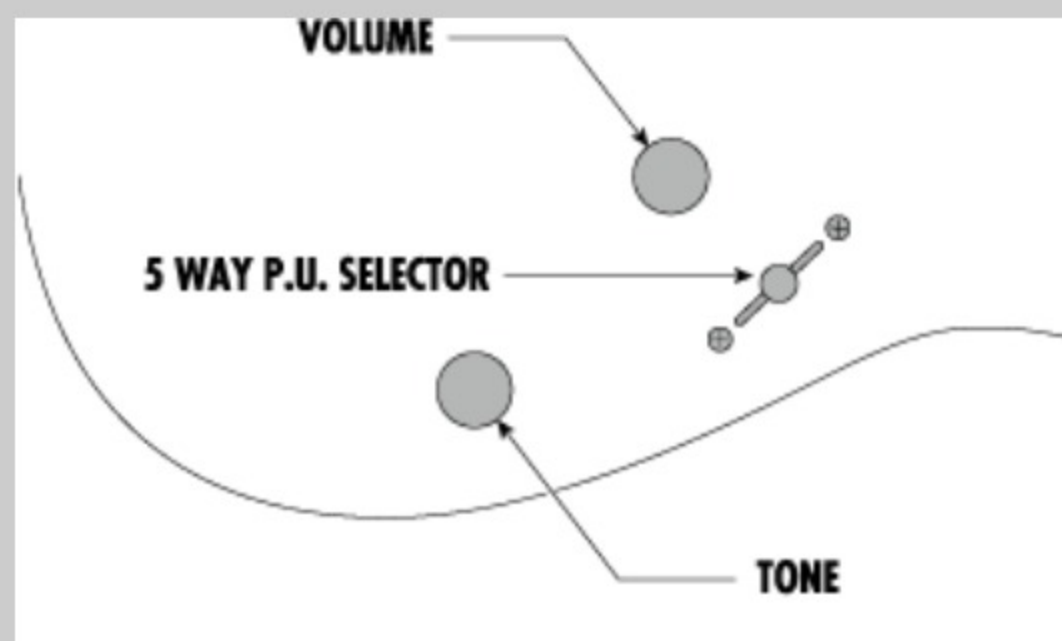

NECK DIMENSIONS

Scale :	648mm/25.5"
a : Width	43mm at NUT
b : Width	58mm at 24F
c : Thickness	19mm at 1F
d : Thickness	21mm at 12F
Radius :	400mmR

SWITCHING SYSTEM

CONTROLS

OTHERS

Recommended Case W250C