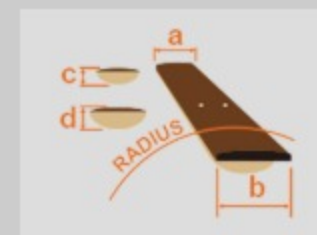

RGA42FM

BLF : Blue Lagoon Burst Flat

COLOR VARIATION :

SHARE :  

SPEC

SPEC

neck type	Wizard III / Maple neck
top/back/body	Flamed Maple top / Meranti body
fretboard	Jatoba fretboard / Off-set white dot inlay
fret	Jumbo frets
number of frets	24
bridge	F106 bridge
string space	10.5mm
neck pickup	Quantum (H) neck pickup (Passive/Ceramic)
bridge pickup	Quantum (H) bridge pickup (Passive/Ceramic)
factory tuning	1E,2B,3G,4D,5A,6E
strings	D'Addario® EXL110
string gauge	.010/.013/.017/.026/.036/.046
hardware color	Black

NECK DIMENSIONS

Scale :	648mm/25.5"
a : Width	43mm at NUT
b : Width	58mm at 24F
c : Thickness	19mm at 1F
d : Thickness	21mm at 12F
Radius :	400mmR

SWITCHING SYSTEM

CONTROLS

OTHERS

Recommended Case W250C