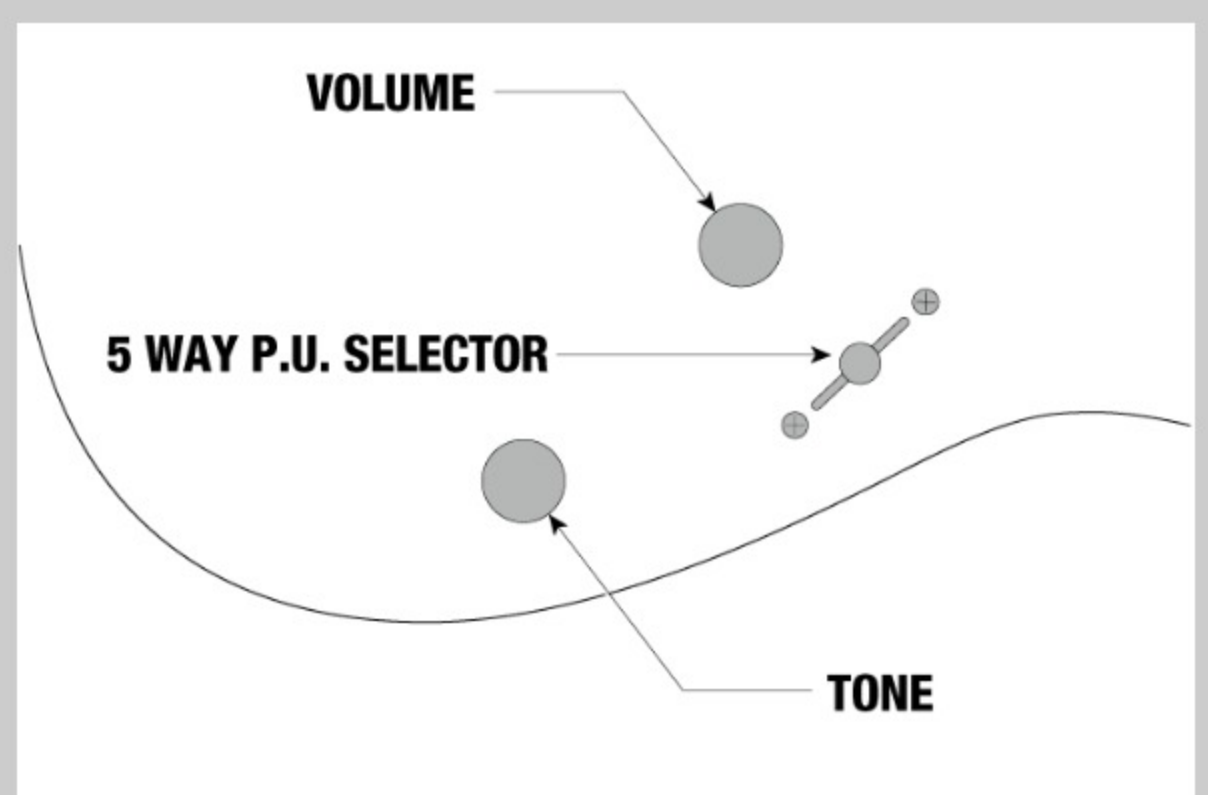

RGA42FM

COLOR VARIATION :   
BLF : Blue Lagoon Burst Flat

SHARE :  

SPEC

SPECS

neck type	Wizard III / Maple neck
top/back/body	Flamed Maple top / Meranti body
fretboard	Jatoba fretboard / Off-set white dot inlay
fret	Jumbo frets
number of frets	24
bridge	F106 bridge
string space	10.5mm
neck pickup	Quantum (H) neck pickup (Passive/Ceramic)
bridge pickup	Quantum (H) bridge pickup (Passive/Ceramic)
factory tuning	1E,2B,3G,4D,5A,6E
strings	D'Addario® EXL110
string gauge	.010/.013/.017/.026/.036/.046
hardware color	Black

NECK DIMENSIONS

Scale :	648mm/25.5"
a : Width	43mm at NUT
b : Width	58mm at 24F
c : Thickness	19mm at 1F
d : Thickness	21mm at 12F
Radius :	400mmR

DESCRIPTION +

SWITCHING SYSTEM

DESCRIPTION +

CONTROLS

DESCRIPTION +