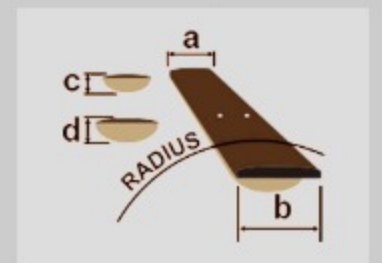

RGA42FM

COLOR VARIATION :   
BLF : Blue Lagoon Burst Flat

SHARE :  

SPEC

SPECS

neck type	Wizard III / Maple neck
top/back/body	Flamed Maple top / Meranti body
fretboard	Jatoba fretboard / Off-set white dot inlay
fret	Jumbo frets
number of frets	24
bridge	F106 bridge
string space	10.5mm
neck pickup	Quantum (H) neck pickup (Passive/Ceramic)
bridge pickup	Quantum (H) bridge pickup (Passive/Ceramic)
factory tuning	1E,2B,3G,4D,5A,6E
strings	D'Addario® EXL110
string gauge	.010/.013/.017/.026/.036/.046
hardware color	Black

NECK DIMENSIONS

Scale :	648mm/25.5"
a : Width	43mm at NUT
b : Width	58mm at 24F
c : Thickness	19mm at 1F
d : Thickness	21mm at 12F
Radius :	400mmR

DESCRIPTION +

SWITCHING SYSTEM

DESCRIPTION +

CONTROLS

DESCRIPTION +