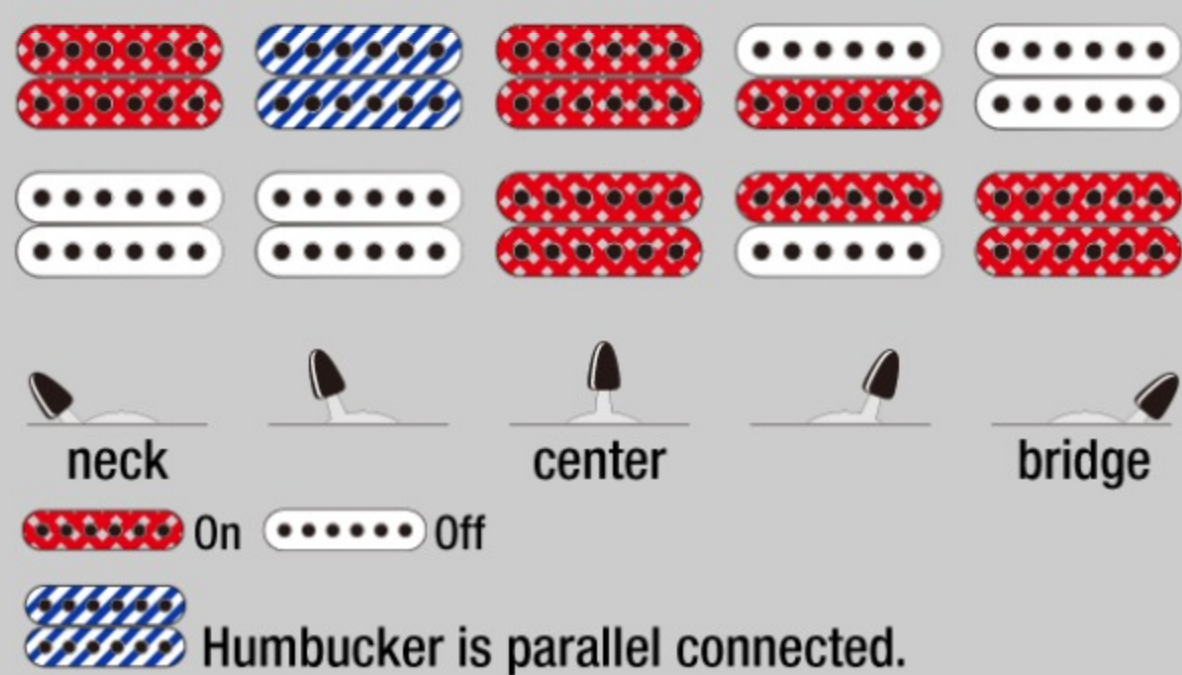

RGA42FM

COLOR VARIATION :   
BLF : Blue Lagoon Burst Flat

SHARE :  

SPEC

SPECS

neck type	Wizard III / Maple neck
top/back/body	Flamed Maple top / Meranti body
fretboard	Jatoba fretboard / Off-set white dot inlay
fret	Jumbo frets
number of frets	24
bridge	F106 bridge
string space	10.5mm
neck pickup	Quantum (H) neck pickup (Passive/Ceramic)
bridge pickup	Quantum (H) bridge pickup (Passive/Ceramic)
factory tuning	1E,2B,3G,4D,5A,6E
strings	D'Addario® EXL110
string gauge	.010/.013/.017/.026/.036/.046
hardware color	Black

NECK DIMENSIONS

Scale :	648mm/25.5"
a : Width	43mm at NUT
b : Width	58mm at 24F
c : Thickness	19mm at 1F
d : Thickness	21mm at 12F
Radius :	400mmR

DESCRIPTION +

SWITCHING SYSTEM

DESCRIPTION +

CONTROLS

DESCRIPTION +