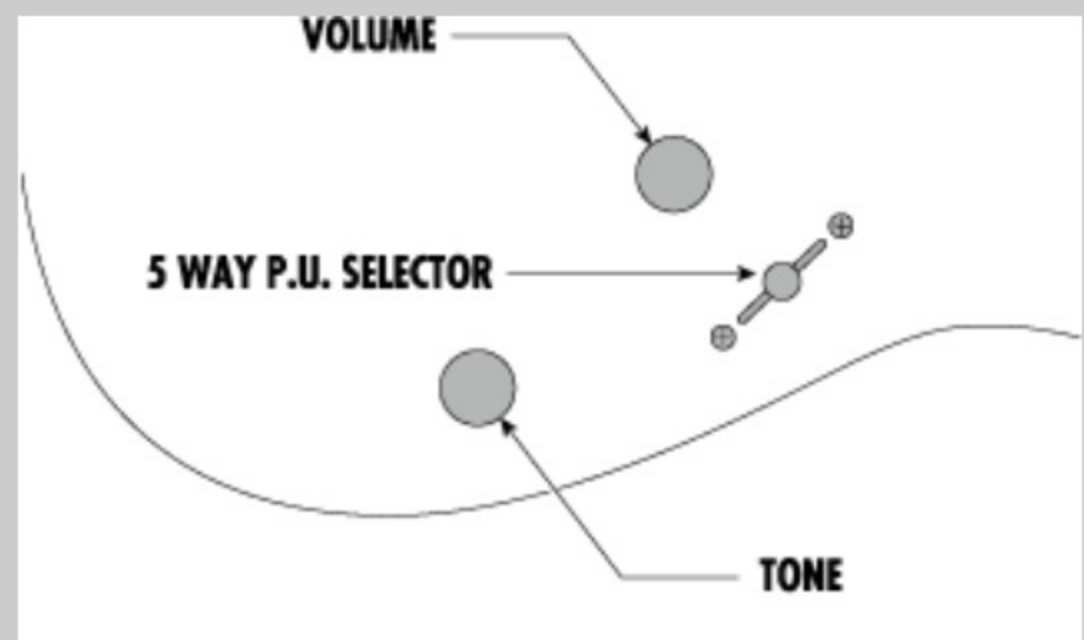

NECK DIMENSIONS

Scale :	648mm/25.5"
a : Width	43mm at NUT
b : Width	58mm at 24F
c : Thickness	19mm at 1F
d : Thickness	21mm at 12F
Radius :	400mmR

SWITCHING SYSTEM

CONTROLS

OTHERS

Recommended Case W250C