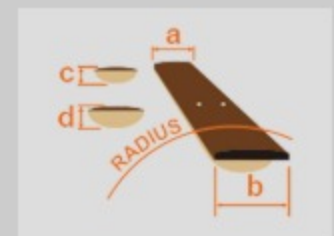

RGA42FML

BLF : Blue Lagoon Burst Flat

COLOR VARIATION :

SHARE :  

SPEC

SPEC

neck type	Wizard III / Maple neck
top/back/body	Flamed Maple top / Meranti body
fretboard	Jatoba fretboard / Off-set white dot inlay
fret	Jumbo frets
number of frets	24
bridge	F106 bridge
string space	10.5mm
neck pickup	Quantum (H) neck pickup (Passive/Ceramic)
bridge pickup	Quantum (H) bridge pickup (Passive/Ceramic)
factory tuning	1E,2B,3G,4D,5A,6E
strings	D'Addario® EXL110
string gauge	.010/.013/.017/.026/.036/.046
hardware color	Black

NECK DIMENSIONS

Scale :	648mm/25.5"
a : Width	43mm at NUT
b : Width	58mm at 24F
c : Thickness	19mm at 1F
d : Thickness	21mm at 12F
Radius :	400mmR

SWITCHING SYSTEM

CONTROLS

OTHERS

Recommended Case W250C