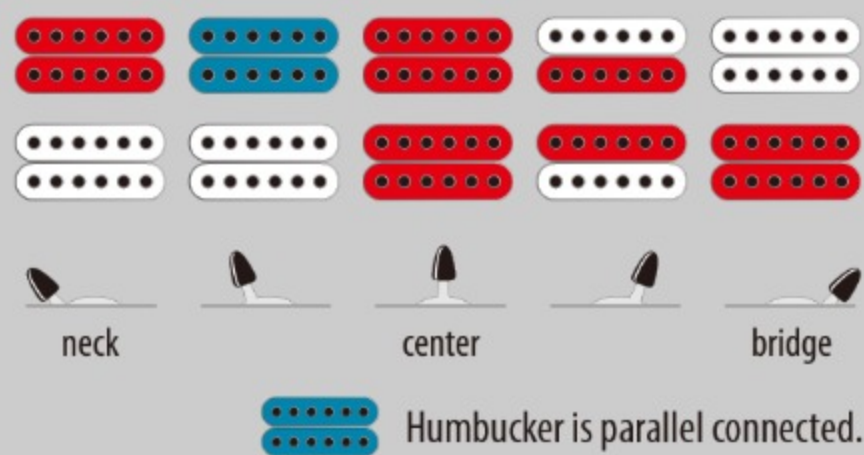

RGA42FML

BLF : Blue Lagoon Burst Flat

COLOR VARIATION :

SHARE :  

SPEC

SPEC

neck type	Wizard III / Maple neck
top/back/body	Flamed Maple top / Meranti body
fretboard	Jatoba fretboard / Off-set white dot inlay
fret	Jumbo frets
number of frets	24
bridge	F106 bridge
string space	10.5mm
neck pickup	Quantum (H) neck pickup (Passive/Ceramic)
bridge pickup	Quantum (H) bridge pickup (Passive/Ceramic)
factory tuning	1E,2B,3G,4D,5A,6E
strings	D'Addario® EXL110
string gauge	.010/.013/.017/.026/.036/.046
hardware color	Black

NECK DIMENSIONS

Scale :	648mm/25.5"
a : Width	43mm at NUT
b : Width	58mm at 24F
c : Thickness	19mm at 1F
d : Thickness	21mm at 12F
Radius :	400mmR

SWITCHING SYSTEM

CONTROLS

OTHERS

Recommended Case W250C