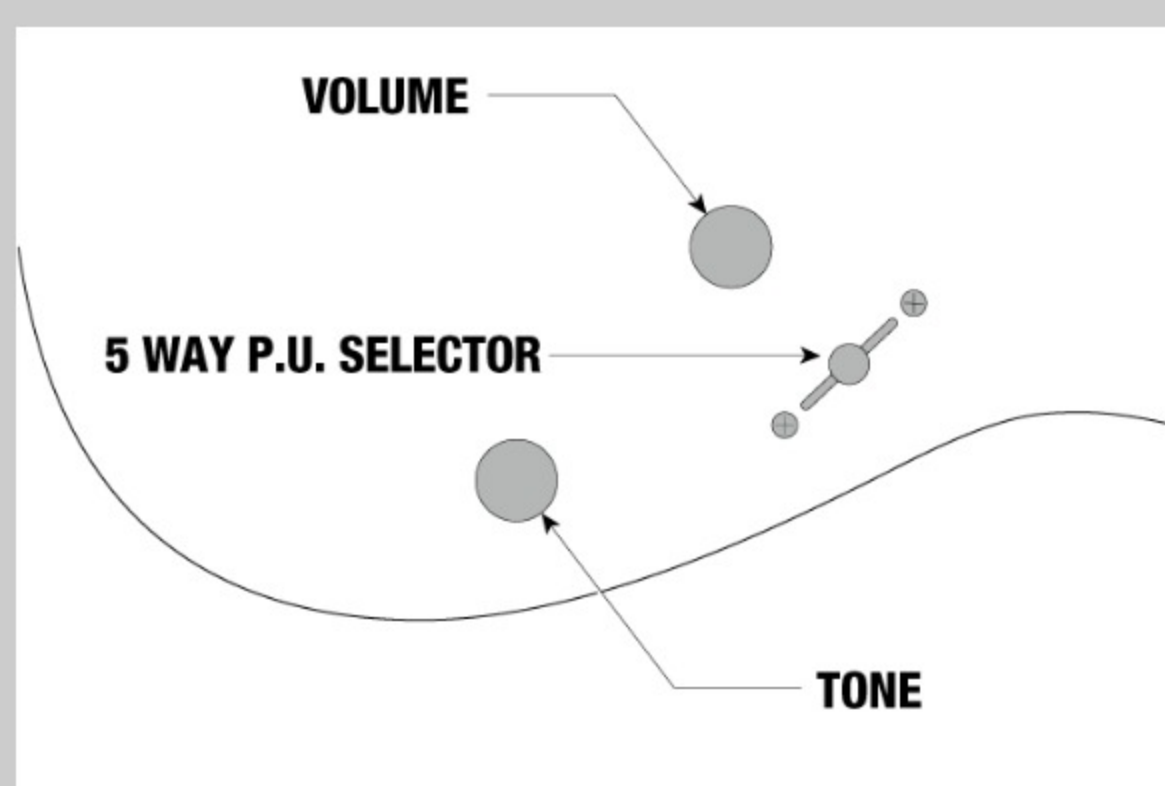

RGA42FML

COLOR VARIATION :

BLF : Blue Lagoon Burst Flat

SHARE :

SPEC

SPECS

neck type	Wizard III / Maple neck
top/back/body	Flamed Maple top / Meranti body
fretboard	Jatoba fretboard / Off-set white dot inlay
fret	Jumbo frets
number of frets	24
bridge	F106 bridge
string space	10.5mm
neck pickup	Quantum (H) neck pickup (Passive/Ceramic)
bridge pickup	Quantum (H) bridge pickup (Passive/Ceramic)
factory tuning	1E,2B,3G,4D,5A,6E
strings	D'Addario® EXL110
string gauge	.010/.013/.017/.026/.036/.046
hardware color	Black

NECK DIMENSIONS

Scale :	648mm/25.5"
a : Width	43mm at NUT
b : Width	58mm at 24F
c : Thickness	19mm at 1F
d : Thickness	21mm at 12F
Radius :	400mmR

DESCRIPTION

SWITCHING SYSTEM

DESCRIPTION

CONTROLS

DESCRIPTION