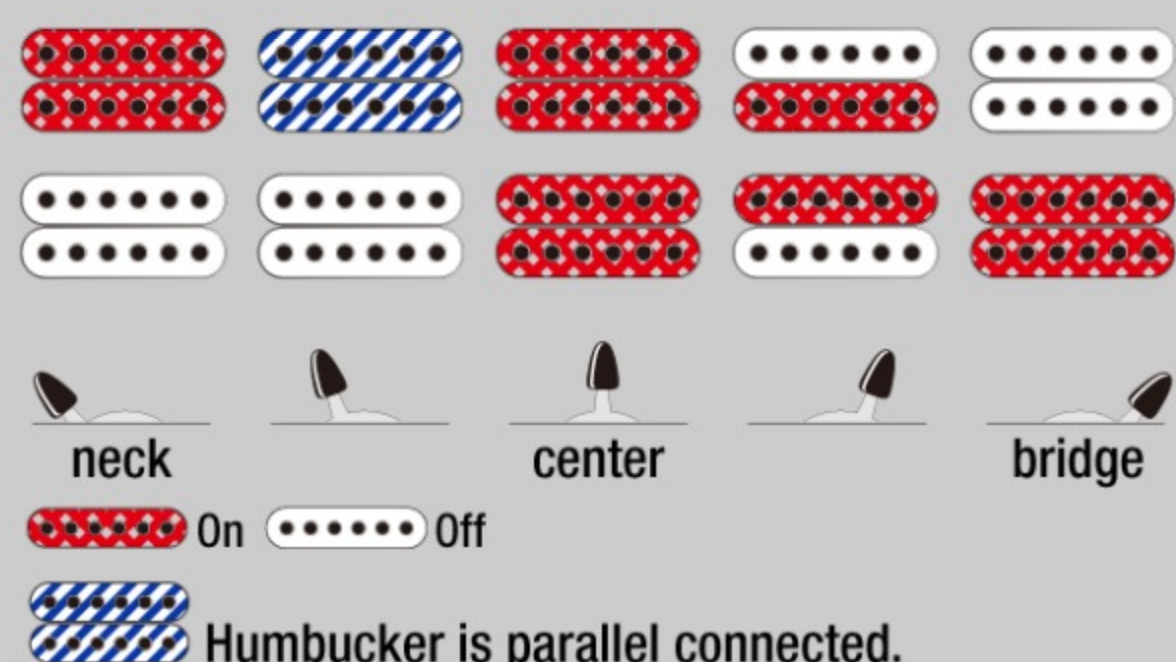

NECK DIMENSIONS

Scale :	648mm/25.5"
a : Width	43mm at NUT
b : Width	58mm at 24F
c : Thickness	19mm at 1F
d : Thickness	21mm at 12F
Radius :	400mmR

DESCRIPTION

SWITCHING SYSTEM

DESCRIPTION

CONTROLS

DESCRIPTION