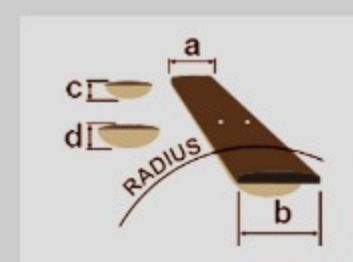

RGA42FML

COLOR VARIATION :

BLF : Blue Lagoon Burst Flat

SHARE :

SPEC

SPECS

neck type	Wizard III / Maple neck
top/back/body	Flamed Maple top / Meranti body
fretboard	Jatoba fretboard / Off-set white dot inlay
fret	Jumbo frets
number of frets	24
bridge	F106 bridge
string space	10.5mm
neck pickup	Quantum (H) neck pickup (Passive/Ceramic)
bridge pickup	Quantum (H) bridge pickup (Passive/Ceramic)
factory tuning	1E,2B,3G,4D,5A,6E
strings	D'Addario® EXL110
string gauge	.010/.013/.017/.026/.036/.046
hardware color	Black

NECK DIMENSIONS

Scale :	648mm/25.5"
a : Width	43mm at NUT
b : Width	58mm at 24F
c : Thickness	19mm at 1F
d : Thickness	21mm at 12F
Radius :	400mmR

DESCRIPTION

SWITCHING SYSTEM

DESCRIPTION

CONTROLS

DESCRIPTION