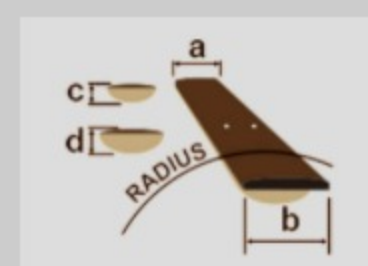

RGA42HPQM

COLOR VARIATION : 
BIG : Blue Iceberg Gradation

SHARE :  

SPEC

SPECS

neck type	Wizard III / Roasted Maple neck
top/back/body	Quilted Maple top / Nyatoh body
fretboard	Jatoba fretboard / Off-set white dot inlay
fret	Jumbo frets
number of frets	24
bridge	F106 bridge
string space	10.5mm
neck pickup	DiMarzio® Fusion Edge (H) neck pickup (Passive/Ceramic)
bridge pickup	DiMarzio® Fusion Edge (H) bridge pickup (Passive/Ceramic)
factory tuning	1E,2B,3G,4D,5A,6E
strings	D'Addario® EXL110
string gauge	.010/.013/.017/.026/.036/.046
hardware color	Black

NECK DIMENSIONS

Scale :	648mm
a : Width	43mm at NUT
b : Width	58mm at 24F
c : Thickness	19mm at 1F
d : Thickness	21mm at 12F
Radius :	400mmR

DESCRIPTION +

SWITCHING SYSTEM

DESCRIPTION +

CONTROLS

DESCRIPTION +

OTHER FEATURES

Recommended Case	M300C
Recommended Bag	IGB540-BK
Coil-tap switch	
Luminescent side dots	