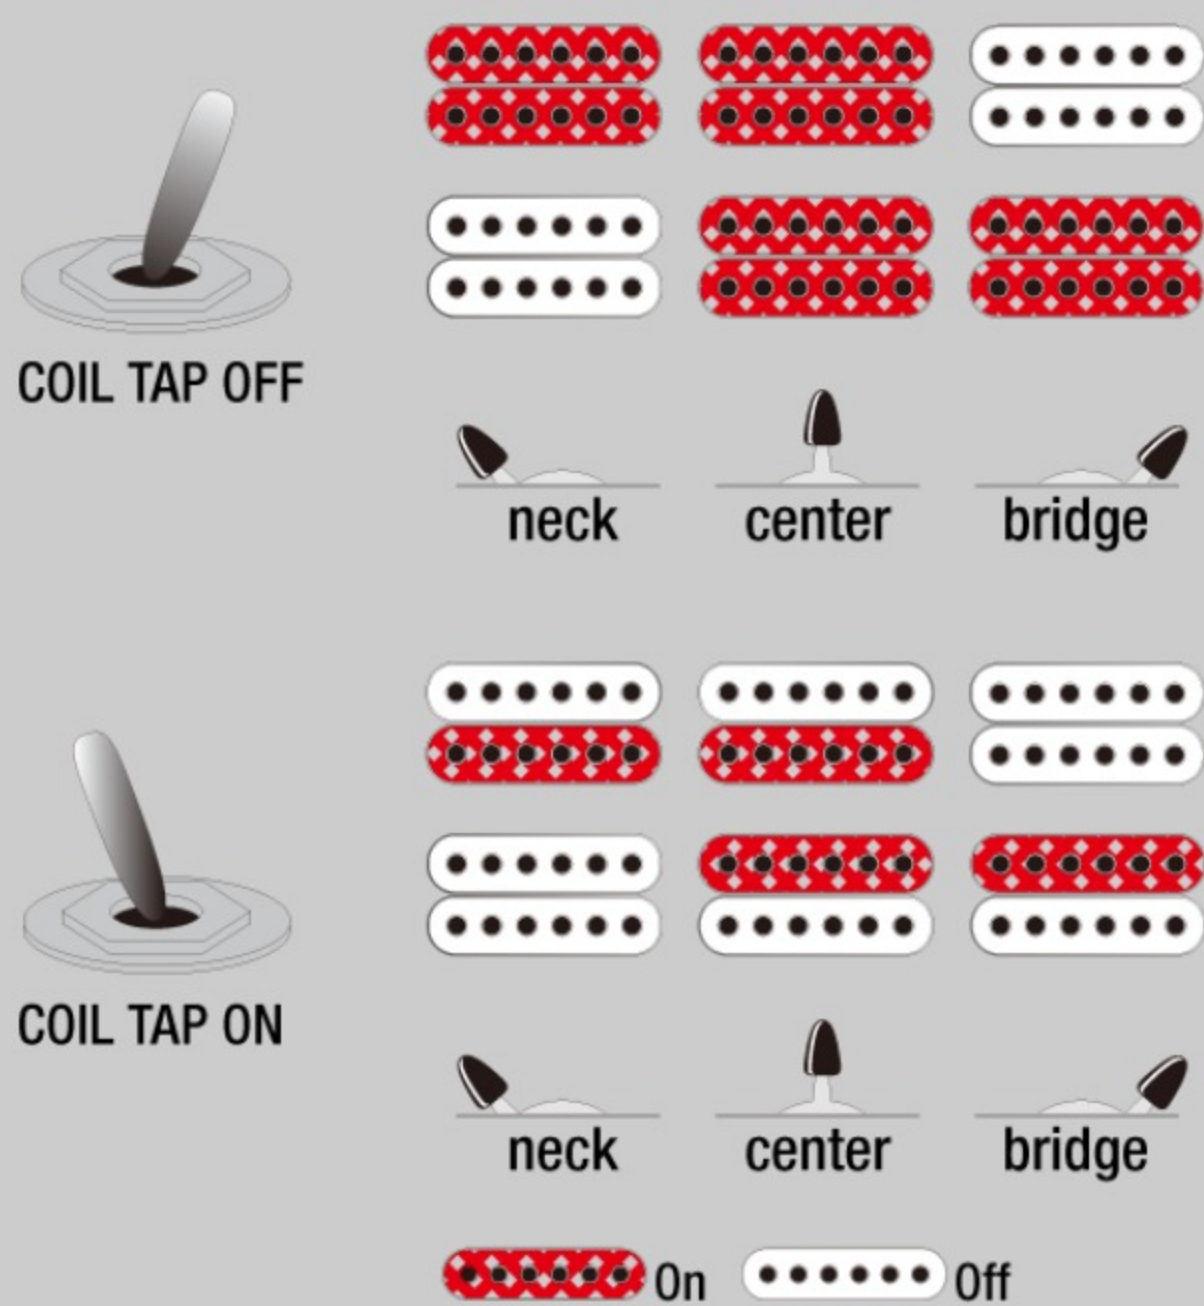

RGA42HPQM

COLOR VARIATION : 
BIG : Blue Iceberg Gradation

SHARE :  

SPEC

SPECS

neck type	Wizard III / Roasted Maple neck
top/back/body	Quilted Maple top / Nyatoh body
fretboard	Jatoba fretboard / Off-set white dot inlay
fret	Jumbo frets
number of frets	24
bridge	F106 bridge
string space	10.5mm
neck pickup	DiMarzio® Fusion Edge (H) neck pickup (Passive/Ceramic)
bridge pickup	DiMarzio® Fusion Edge (H) bridge pickup (Passive/Ceramic)
factory tuning	1E,2B,3G,4D,5A,6E
strings	D'Addario® EXL110
string gauge	.010/.013/.017/.026/.036/.046
hardware color	Black

NECK DIMENSIONS

Scale :	648mm
a : Width	43mm at NUT
b : Width	58mm at 24F
c : Thickness	19mm at 1F
d : Thickness	21mm at 12F
Radius :	400mmR

DESCRIPTION +

SWITCHING SYSTEM

DESCRIPTION +

CONTROLS

DESCRIPTION +

OTHER FEATURES

Recommended Case	M300C
Recommended Bag	IGB540-BK
Coil-tap switch	
Luminescent side dots	