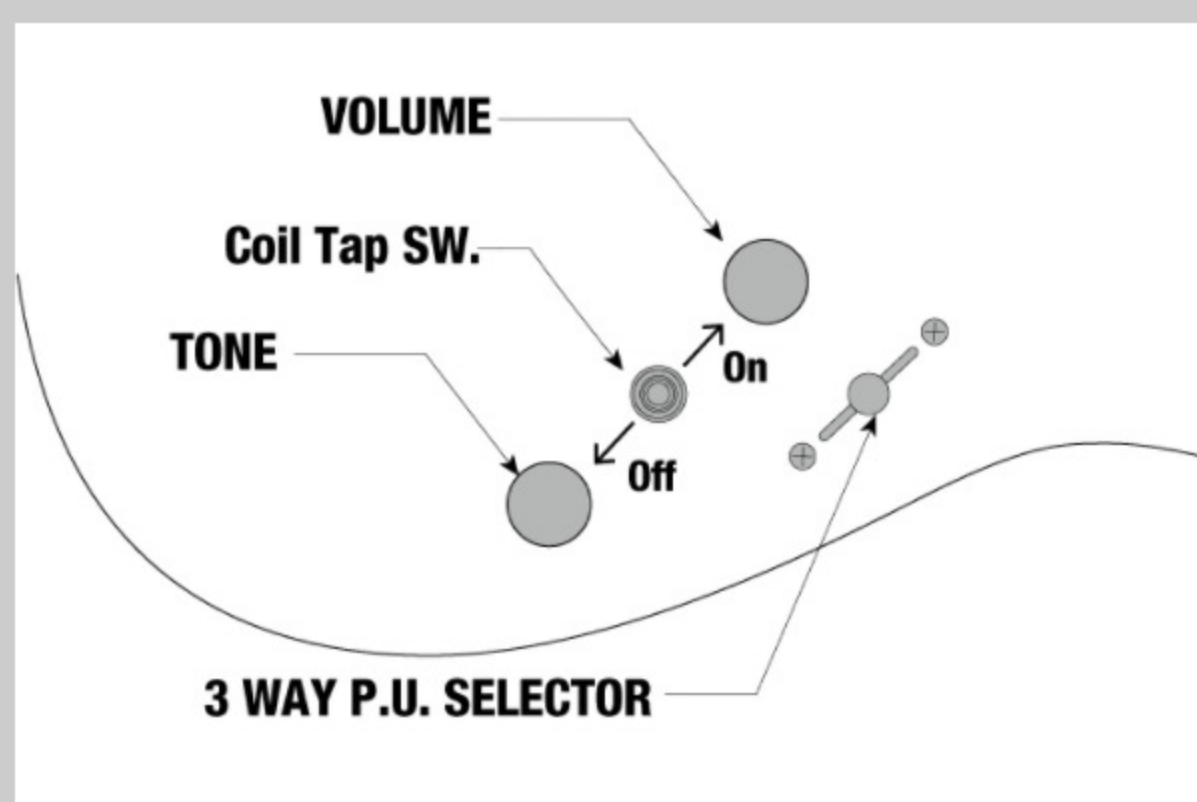

NECK DIMENSIONS

Scale :	648mm
a : Width	43mm at NUT
b : Width	58mm at 24F
c : Thickness	19mm at 1F
d : Thickness	21mm at 12F
Radius :	400mmR

DESCRIPTION +

SWITCHING SYSTEM

DESCRIPTION +

CONTROLS

DESCRIPTION +

OTHER FEATURES

Recommended Case	M300C
Recommended Bag	IGB540-BK
Coil-tap switch	
Luminescent side dots	