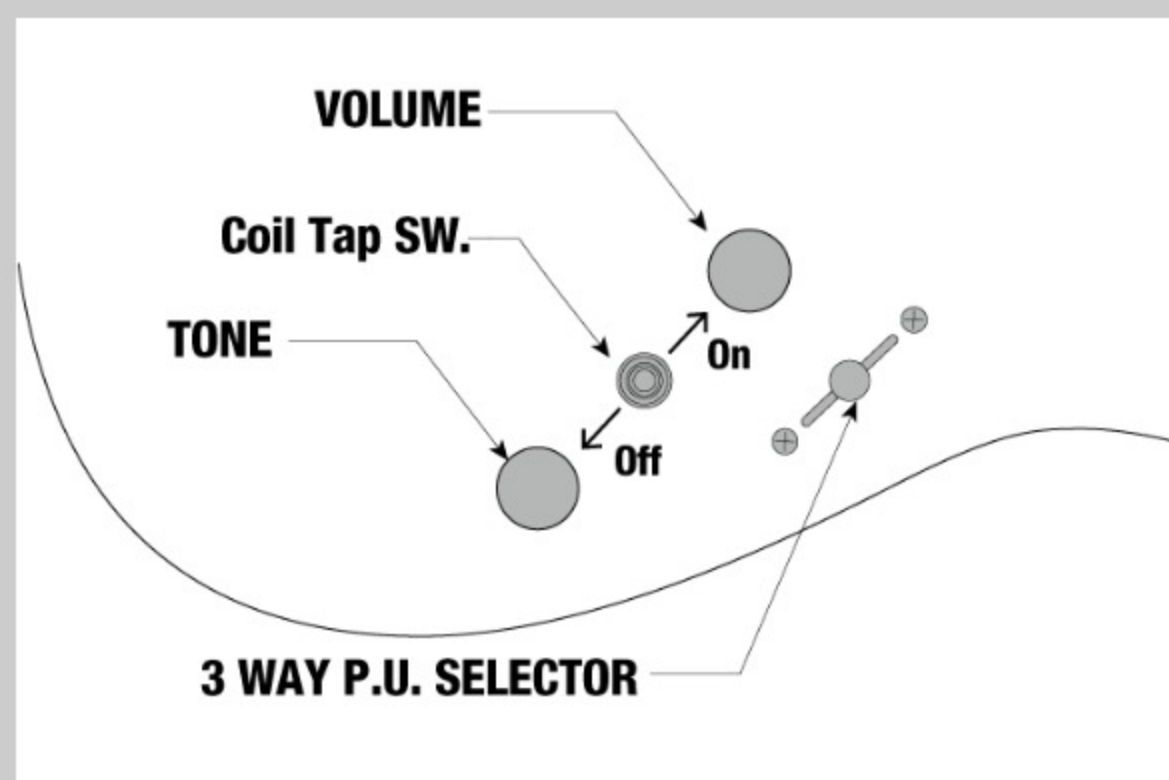

NECK DIMENSIONS

Scale :	648mm/25.5"
a : Width	43mm at NUT
b : Width	58mm at 24F
c : Thickness	19mm at 1F
d : Thickness	21mm at 12F
Radius :	400mmR

DESCRIPTION +

SWITCHING SYSTEM

DESCRIPTION

+

CONTROLS

DESCRIPTION

+

OTHER FEATURES

Recommended Case	M300C
Recommended Bag	IGB540-BK
Coil-tap switch	
Luminescent side dot inlay	