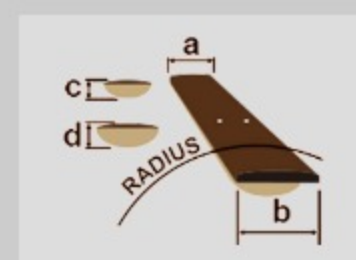

RGA42HPQM

COLOR VARIATION :

BIG : Blue Iceberg Gradation

SHARE :

SPEC

SPECS

neck type	Wizard III / Roasted Maple neck
top/back/body	Quilted Maple top / Nyatoh body
fretboard	Jatoba fretboard / Off-set white dot inlay
fret	Jumbo frets
number of frets	24
bridge	F106 bridge
string space	10.5mm
neck pickup	DiMarzio® Fusion Edge (H) neck pickup (Passive/Ceramic)
bridge pickup	DiMarzio® Fusion Edge (H) bridge pickup (Passive/Ceramic)
factory tuning	1E,2B,3G,4D,5A,6E
strings	D'Addario® EXL110
string gauge	.010/.013/.017/.026/.036/.046
hardware color	Black

NECK DIMENSIONS

Scale :	648mm/25.5"
a : Width	43mm at NUT
b : Width	58mm at 24F
c : Thickness	19mm at 1F
d : Thickness	21mm at 12F
Radius :	400mmR

DESCRIPTION +

SWITCHING SYSTEM

DESCRIPTION

+

CONTROLS

DESCRIPTION

+

OTHER FEATURES

Recommended Case	M300C
Recommended Bag	IGB540-BK
Coil-tap switch	
Luminescent side dot inlay	