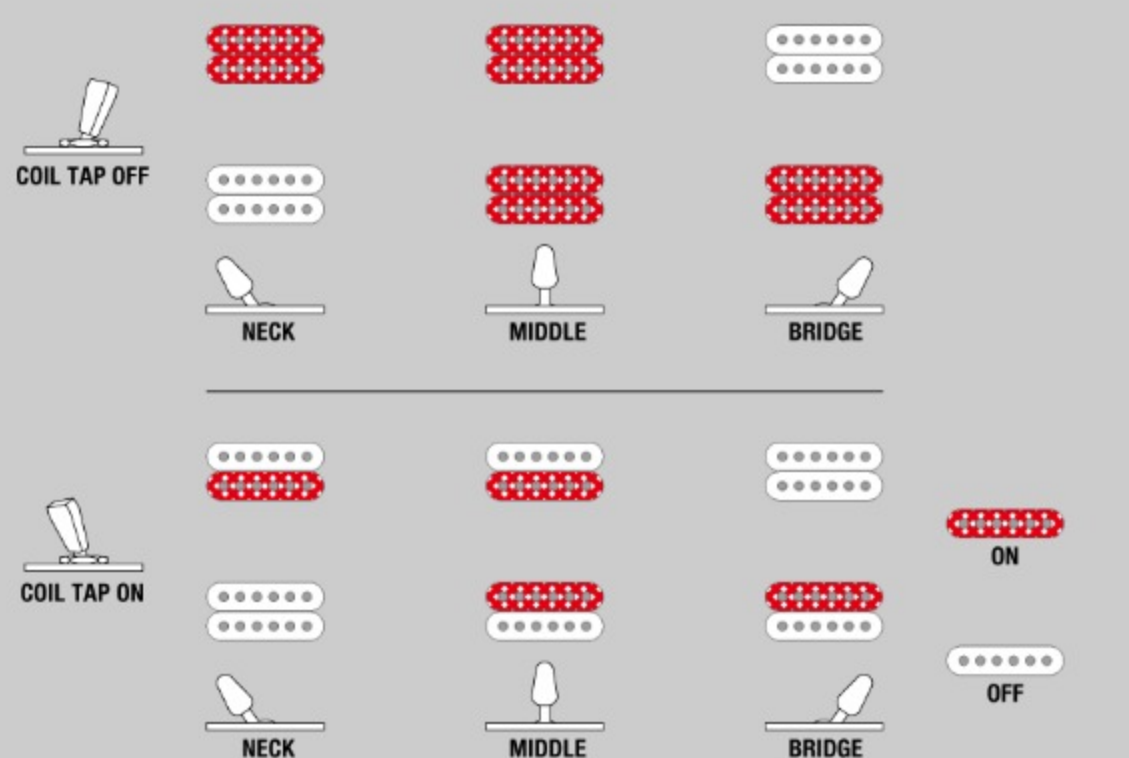

RGA42HPQM

COLOR VARIATION :

BIG : Blue Iceberg Gradation

SHARE :

SPEC

SPECS

neck type	Wizard III / Roasted Maple neck
top/back/body	Quilted Maple top / Nyatoh body
fretboard	Jatoba fretboard / Off-set white dot inlay
fret	Jumbo frets
number of frets	24
bridge	F106 bridge
string space	10.5mm
neck pickup	DiMarzio® Fusion Edge (H) neck pickup (Passive/Ceramic)
bridge pickup	DiMarzio® Fusion Edge (H) bridge pickup (Passive/Ceramic)
factory tuning	1E,2B,3G,4D,5A,6E
strings	D'Addario® EXL110
string gauge	.010/.013/.017/.026/.036/.046
hardware color	Black

NECK DIMENSIONS

Scale :	648mm/25.5"
a : Width	43mm at NUT
b : Width	58mm at 24F
c : Thickness	19mm at 1F
d : Thickness	21mm at 12F
Radius :	400mmR

DESCRIPTION +

SWITCHING SYSTEM

DESCRIPTION

+

CONTROLS

DESCRIPTION

+

OTHER FEATURES

Recommended Case	M300C
Recommended Bag	IGB540-BK
Coil-tap switch	
Luminescent side dot inlay	