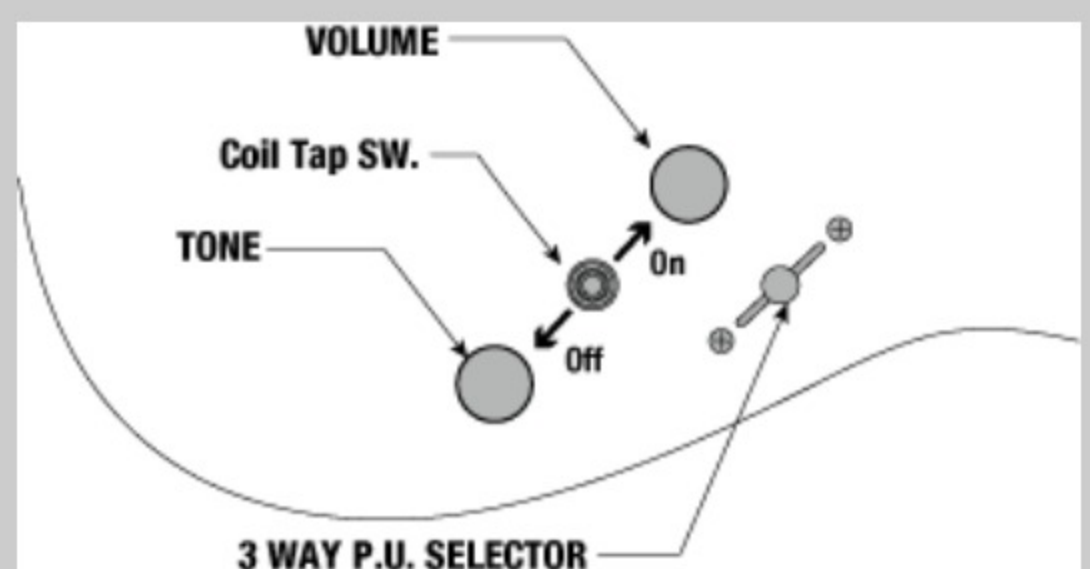

RGA42HPT

LBM : Laser Blue Matte

COLOR VARIATION :

SHARE :  

SPEC

SPEC

neck type	Wizard III / Roasted Maple neck
top/back/body	Nyatoh body
fretboard	Jatoba fretboard / Off-set white dot inlay
fret	Jumbo frets
number of frets	24
bridge	Double Locking tremolo bridge
string space	10.5mm
neck pickup	DiMarzio® Fusion Edge (H) neck pickup (Passive/Ceramic)
bridge pickup	DiMarzio® Fusion Edge (H) bridge pickup (Passive/Ceramic)
factory tuning	1E,2B,3G,4D,5A,6E
strings	D'Addario® EXL120
string gauge	.009/.011/.016/.024/.032/.042
nut	Locking nut
hardware color	Gold

NECK DIMENSIONS

Scale :	648mm/25.5"
a : Width	43mm at NUT
b : Width	58mm at 24F
c : Thickness	19mm at 1F
d : Thickness	21mm at 12F
Radius :	400mmR

SWITCHING SYSTEM

CONTROLS

OTHERS

- Coil-tap switch
- Luminescent side dot inlay