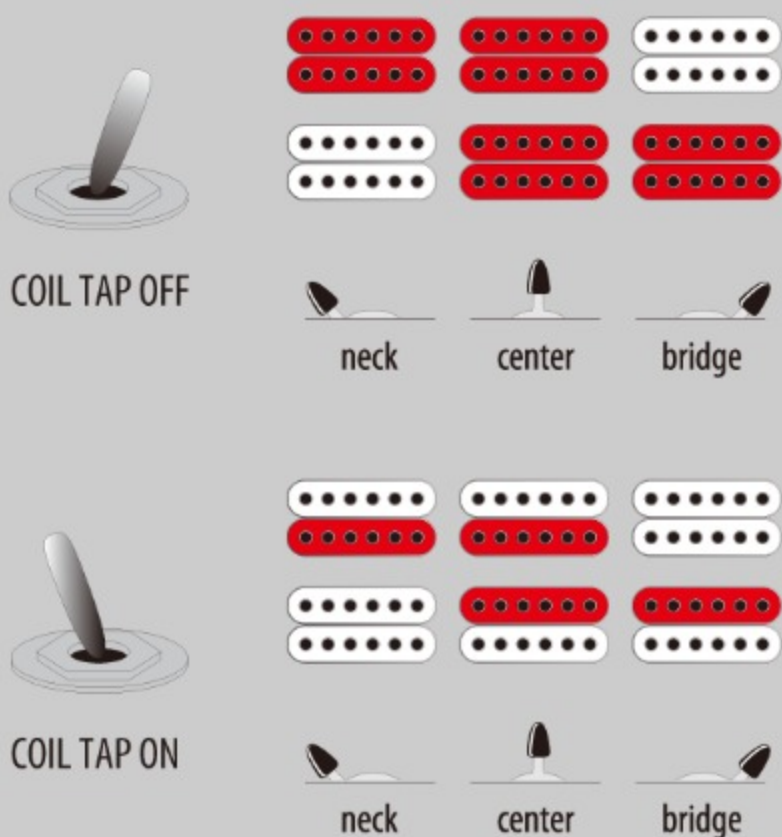

RGA42HPT

LBM : Laser Blue Matte

COLOR VARIATION :

SHARE :  

SPEC

SPEC

neck type	Wizard III / Roasted Maple neck
top/back/body	Nyatoh body
fretboard	Jatoba fretboard / Off-set white dot inlay
fret	Jumbo frets
number of frets	24
bridge	Double Locking tremolo bridge
string space	10.5mm
neck pickup	DiMarzio® Fusion Edge (H) neck pickup (Passive/Ceramic)
bridge pickup	DiMarzio® Fusion Edge (H) bridge pickup (Passive/Ceramic)
factory tuning	1E,2B,3G,4D,5A,6E
strings	D'Addario® EXL120
string gauge	.009/.011/.016/.024/.032/.042
nut	Locking nut
hardware color	Gold

NECK DIMENSIONS

Scale :	648mm/25.5"
a : Width	43mm at NUT
b : Width	58mm at 24F
c : Thickness	19mm at 1F
d : Thickness	21mm at 12F
Radius :	400mmR

SWITCHING SYSTEM

CONTROLS

OTHERS

- Coil-tap switch
- Luminescent side dot inlay