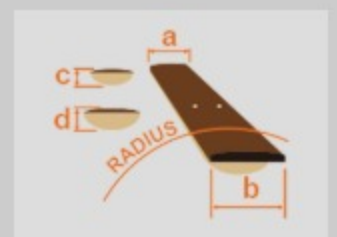

RGA42HPT

LBM : Laser Blue Matte

COLOR VARIATION :

SHARE :  

SPEC

SPEC

neck type	Wizard III / Roasted Maple neck
top/back/body	Nyatoh body
fretboard	Jatoba fretboard / Off-set white dot inlay
fret	Jumbo frets
number of frets	24
bridge	Double Locking tremolo bridge
string space	10.5mm
neck pickup	DiMarzio® Fusion Edge (H) neck pickup (Passive/Ceramic)
bridge pickup	DiMarzio® Fusion Edge (H) bridge pickup (Passive/Ceramic)
factory tuning	1E,2B,3G,4D,5A,6E
strings	D'Addario® EXL120
string gauge	.009/.011/.016/.024/.032/.042
nut	Locking nut
hardware color	Gold

NECK DIMENSIONS

Scale :	648mm/25.5"
a : Width	43mm at NUT
b : Width	58mm at 24F
c : Thickness	19mm at 1F
d : Thickness	21mm at 12F
Radius :	400mmR

SWITCHING SYSTEM

CONTROLS

OTHERS

- Coil-tap switch
- Luminescent side dot inlay