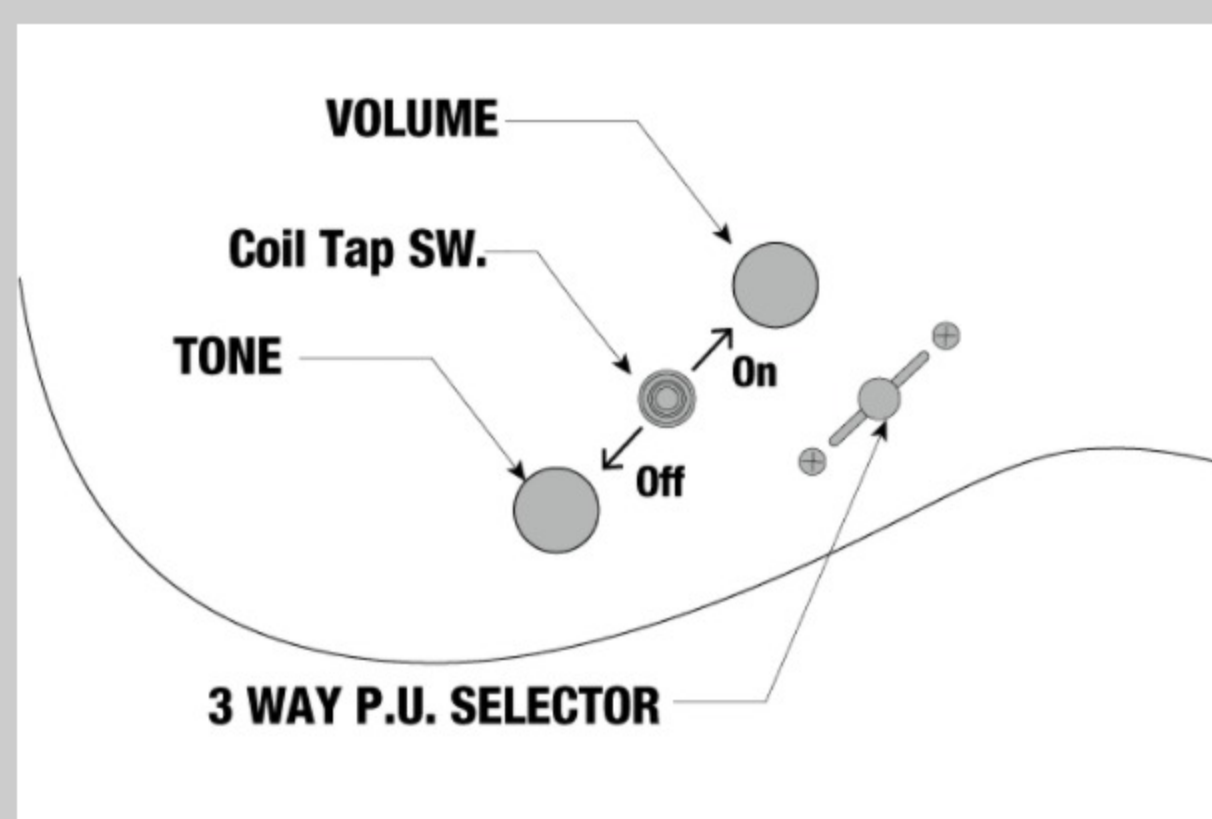

### SWITCHING SYSTEM

DESCRIPTION +

### CONTROLS

DESCRIPTION +

### OTHER FEATURES

Recommended Case	M300C
Coil-tap switch	
Luminescent side dots	