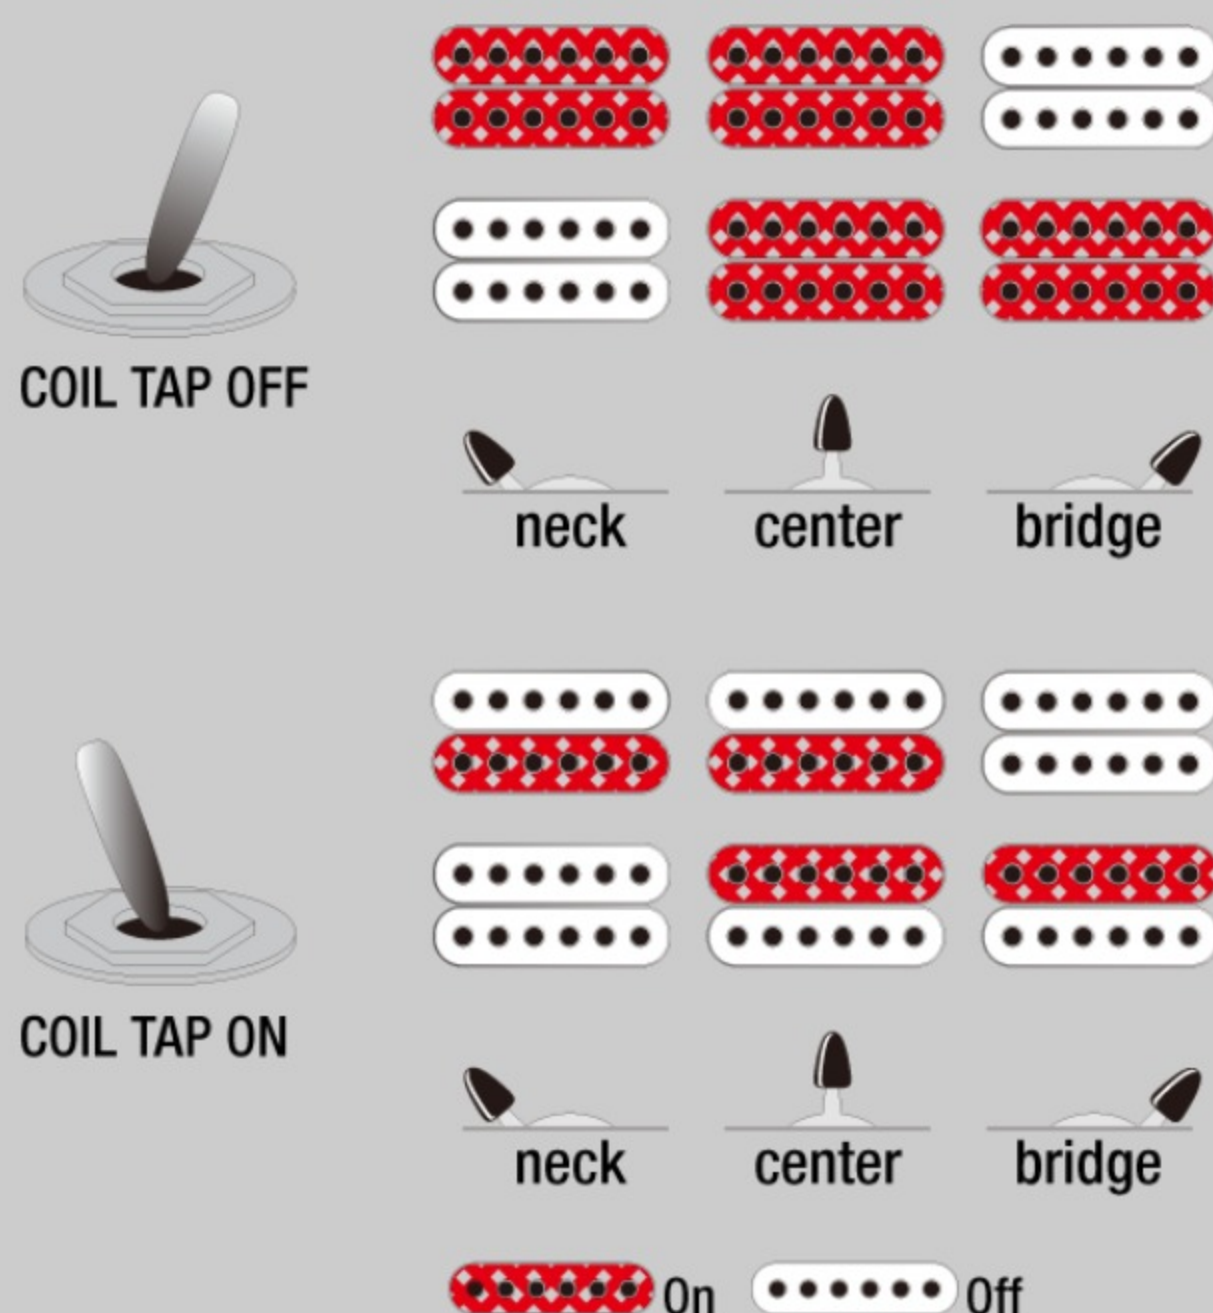

### SPECS

neck type	Wizard III / Roasted Maple neck
top/back/body	Quilted Maple top / Nyatoh body
fretboard	Jatoba fretboard / Off-set white dot inlay
fret	Jumbo frets
number of frets	24
bridge	Double Locking bridge
string space	10.5mm
neck pickup	DiMarzio® Fusion Edge (H) neck pickup (Passive/Ceramic)
bridge pickup	DiMarzio® Fusion Edge (H) bridge pickup (Passive/Ceramic)
factory tuning	1E,2B,3G,4D,5A,6E
strings	D'Addario® EXL120
string gauge	.009/.011/.016/.024/.032/.042
nut	Locking nut
hardware color	Black

### NECK DIMENSIONS

Scale :	648mm
a : Width	43mm at NUT
b : Width	58mm at 24F
c : Thickness	19mm at 1F
d : Thickness	21mm at 12F
Radius :	400mmR

DESCRIPTION +

### SWITCHING SYSTEM

DESCRIPTION +

### OTHER FEATURES

Recommended Case	M300C
Coil-tap switch	
Luminescent side dots	