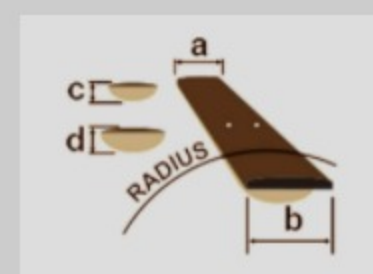

# RGA42HPTQM

COLOR VARIATION :   
**BIG : Blue Iceberg Gradation**

SHARE :  

### SPECS

neck type	Wizard III / Roasted Maple neck
top/back/body	Quilted Maple top / Nyatoh body
fretboard	Jatoba fretboard / Off-set white dot inlay
fret	Jumbo frets
number of frets	24
bridge	Double Locking bridge
string space	10.5mm
neck pickup	DiMarzio® Fusion Edge (H) neck pickup (Passive/Ceramic)
bridge pickup	DiMarzio® Fusion Edge (H) bridge pickup (Passive/Ceramic)
factory tuning	1E,2B,3G,4D,5A,6E
strings	D'Addario® EXL120
string gauge	.009/.011/.016/.024/.032/.042
nut	Locking nut
hardware color	Black

### NECK DIMENSIONS

Scale :	648mm
a : Width	43mm at NUT
b : Width	58mm at 24F
c : Thickness	19mm at 1F
d : Thickness	21mm at 12F
Radius :	400mmR

DESCRIPTION +