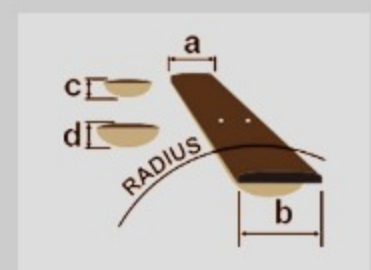

RGA42HPTQM

COLOR VARIATION :

BIG : Blue Iceberg Gradation

SHARE :

SPEC

SPECS

neck type	Wizard III / Roasted Maple neck
top/back/body	Quilted Maple top / Nyatoh body
fretboard	Jatoba fretboard / Off-set white dot inlay
fret	Jumbo frets
number of frets	24
bridge	Double Locking bridge
string space	10.5mm
neck pickup	DiMarzio® Fusion Edge (H) neck pickup (Passive/Ceramic)
bridge pickup	DiMarzio® Fusion Edge (H) bridge pickup (Passive/Ceramic)
factory tuning	1E,2B,3G,4D,5A,6E
strings	D'Addario® EXL120
string gauge	.009/.011/.016/.024/.032/.042
nut	Locking nut
hardware color	Black

NECK DIMENSIONS

Scale :	648mm/25.5"
a : Width	43mm at NUT
b : Width	58mm at 24F
c : Thickness	19mm at 1F
d : Thickness	21mm at 12F
Radius :	400mmR

DESCRIPTION +

SWITCHING SYSTEM

DESCRIPTION +

CONTROLS

DESCRIPTION +

OTHER FEATURES

Recommended	M300C
Case	
Coil-tap switch	
Luminescent side dot inlay	