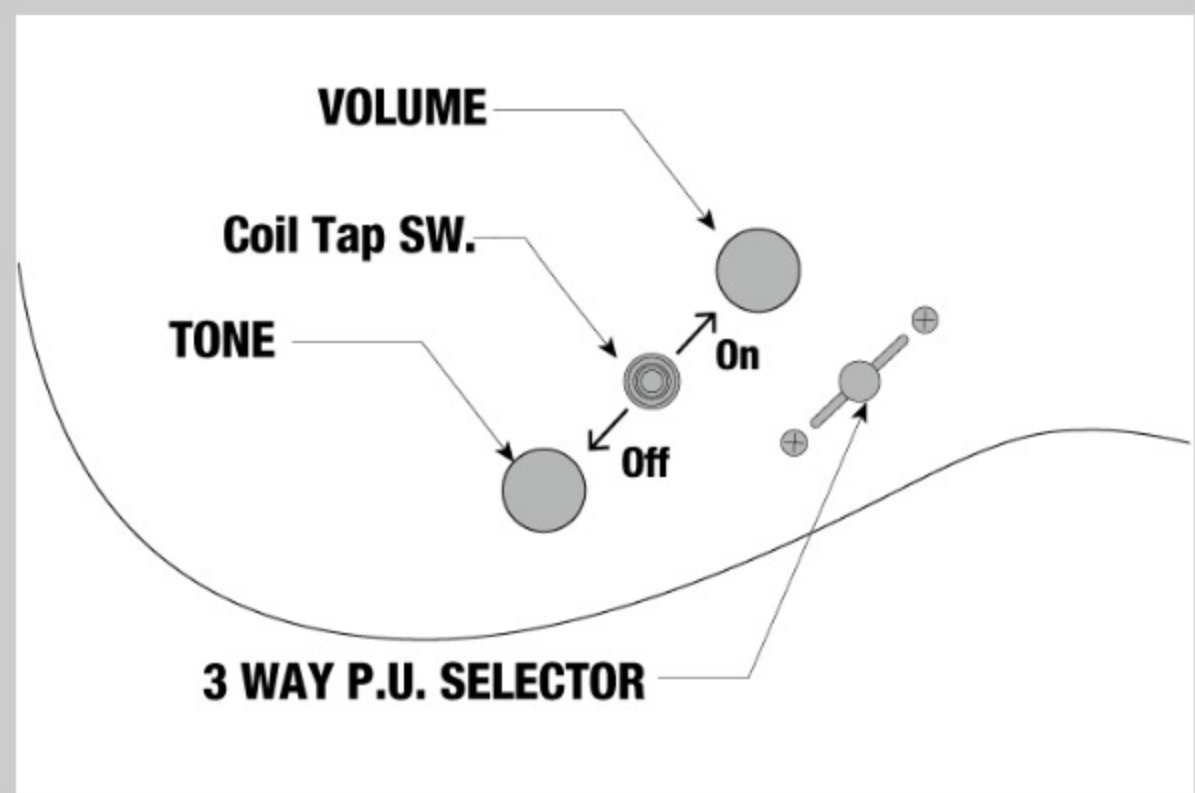

NECK DIMENSIONS

Scale :	648mm/25.5"
a : Width	43mm at NUT
b : Width	58mm at 24F
c : Thickness	19mm at 1F
d : Thickness	21mm at 12F
Radius :	400mmR

DESCRIPTION +

SWITCHING SYSTEM

DESCRIPTION +

CONTROLS

DESCRIPTION +

OTHER FEATURES

Recommended	M300C
Case	
Coil-tap switch	
Luminescent side dot inlay	