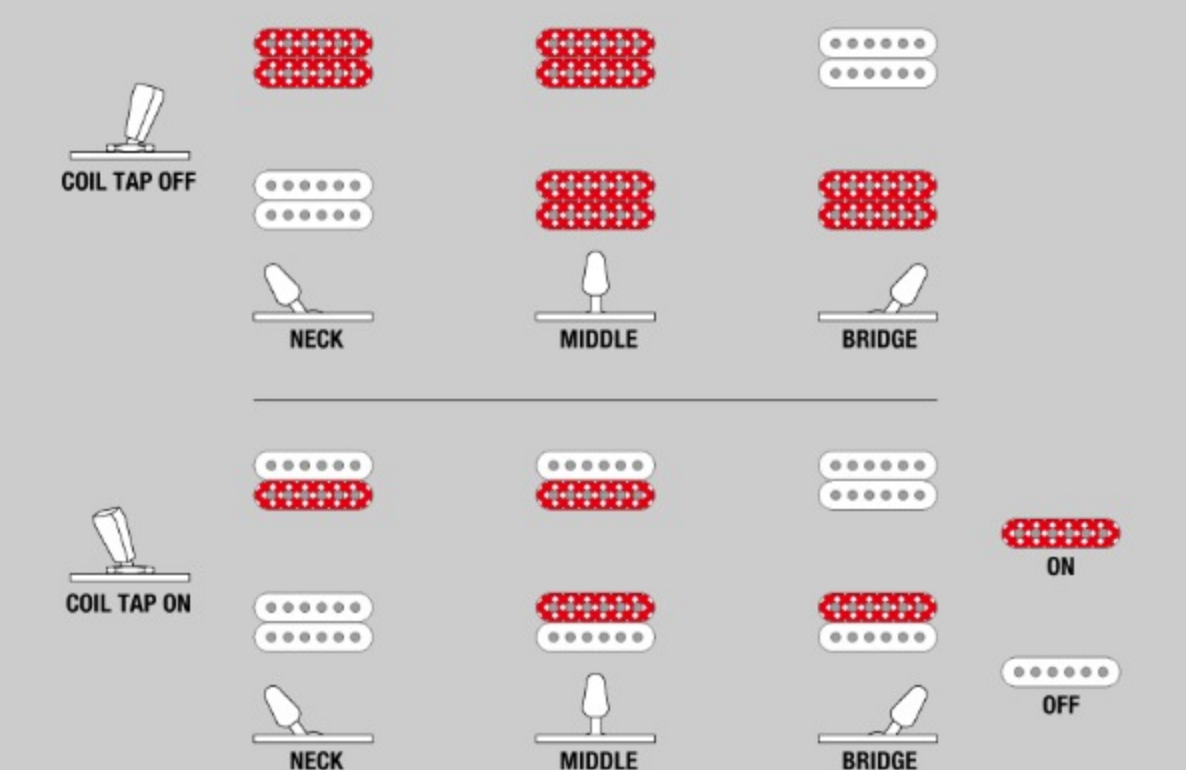

RGA42HPTQM

COLOR VARIATION :

BIG : Blue Iceberg Gradation

SHARE :

SPEC

SPECS

neck type	Wizard III / Roasted Maple neck
top/back/body	Quilted Maple top / Nyatoh body
fretboard	Jatoba fretboard / Off-set white dot inlay
fret	Jumbo frets
number of frets	24
bridge	Double Locking bridge
string space	10.5mm
neck pickup	DiMarzio® Fusion Edge (H) neck pickup (Passive/Ceramic)
bridge pickup	DiMarzio® Fusion Edge (H) bridge pickup (Passive/Ceramic)
factory tuning	1E,2B,3G,4D,5A,6E
strings	D'Addario® EXL120
string gauge	.009/.011/.016/.024/.032/.042
nut	Locking nut
hardware color	Black

NECK DIMENSIONS

Scale :	648mm/25.5"
a : Width	43mm at NUT
b : Width	58mm at 24F
c : Thickness	19mm at 1F
d : Thickness	21mm at 12F
Radius :	400mmR

DESCRIPTION +

SWITCHING SYSTEM

DESCRIPTION +

CONTROLS

DESCRIPTION +

OTHER FEATURES

Recommended	M300C
Case	
Coil-tap switch	
Luminescent side dot inlay	