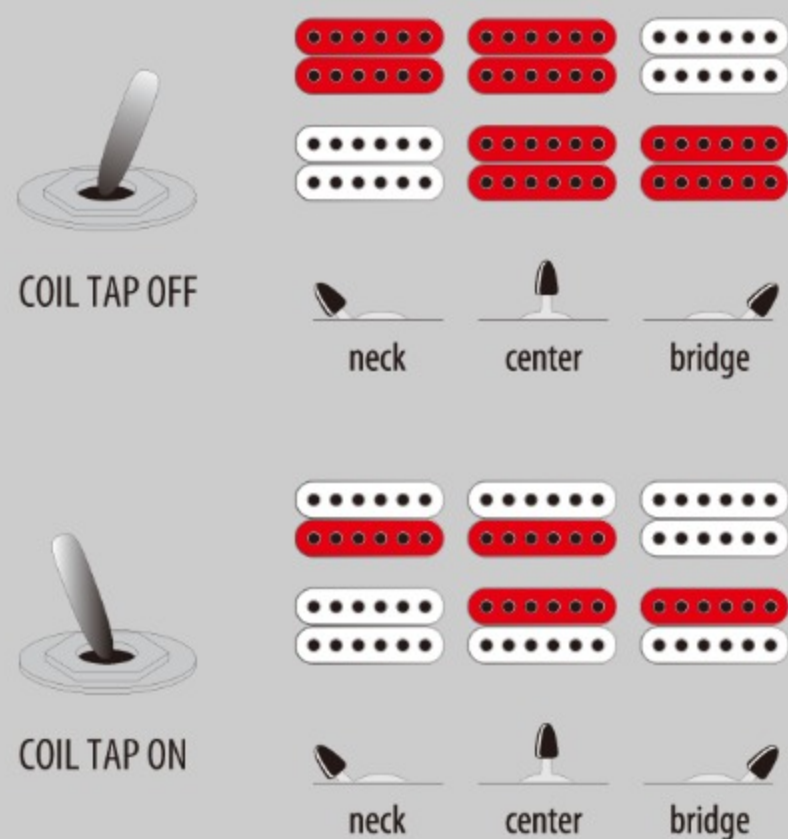

ABL : Antique Brown Stained Low Gloss

COLOR VARIATION : 

SHARE : [f](#) [t](#)

SPEC

SPEC

neck type	Nitro Wizard / 5pc Panga Panga/Walnut neck
top/back/body	Ash body
fretboard	Macassar Ebony fretboard / White Step offset dot inlay
fret	Jumbo Sub Zero treated frets
number of frets	24
bridge	Edge-Zero II tremolo bridge
string space	10.8mm
neck pickup	Bare Knuckle Aftermath (H) neck pickup (Passive/Alnico)
bridge pickup	Bare Knuckle Aftermath (H) bridge pickup (Passive/Ceramic)
factory tuning	1E,2B,3G,4D,5A,6E
strings	D'Addario® EXL120
string gauge	.009/.011/.016/.024/.032/.042
hardware color	Black

NECK DIMENSIONS

Scale :	648mm/25.5"
a : Width	43mm at NUT
b : Width	58mm at 24F
c : Thickness	19mm at 1F
d : Thickness	21mm at 12F
Radius :	400mmR

SWITCHING SYSTEM

CONTROLS

OTHERS

Recommended Case	M300C
Coil-tap switch	
Gotoh® machine heads	
Luminescent side dot inlay	
Schaller S-Locks strap lock pins	
Luminescent Ibanez logo	