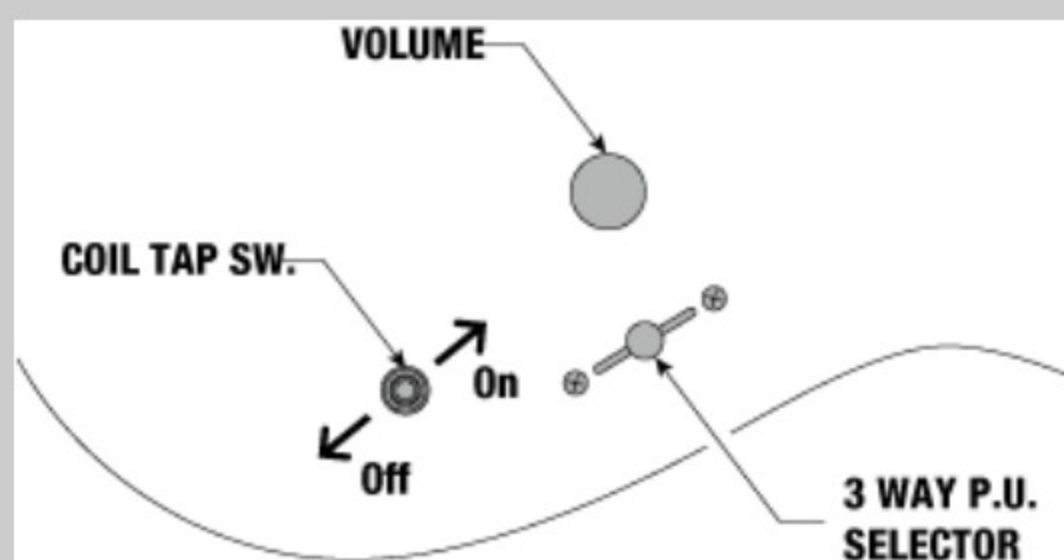

ABL : Antique Brown Stained Low Gloss

COLOR VARIATION : 

SHARE : [f](#) [t](#)

SPEC

SPEC

neck type	Nitro Wizard / 5pc Panga Panga/Walnut neck
top/back/body	Ash body
fretboard	Macassar Ebony fretboard / White Step offset dot inlay
fret	Jumbo Sub Zero treated frets
number of frets	24
bridge	Edge-Zero II tremolo bridge
string space	10.8mm
neck pickup	Bare Knuckle Aftermath (H) neck pickup (Passive/Alnico)
bridge pickup	Bare Knuckle Aftermath (H) bridge pickup (Passive/Ceramic)
factory tuning	1E,2B,3G,4D,5A,6E
strings	D'Addario® EXL120
string gauge	.009/.011/.016/.024/.032/.042
hardware color	Black

NECK DIMENSIONS

Scale :	648mm/25.5"
a : Width	43mm at NUT
b : Width	58mm at 24F
c : Thickness	19mm at 1F
d : Thickness	21mm at 12F
Radius :	400mmR

SWITCHING SYSTEM

CONTROLS

OTHERS

Recommended Case	M300C
Coil-tap switch	
Gotoh® machine heads	
Luminescent side dot inlay	
Schaller S-Locks strap lock pins	
Luminescent Ibanez logo	