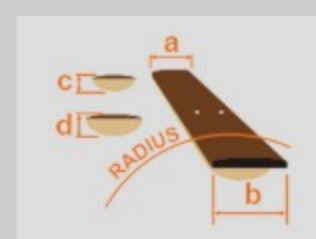

ABL : Antique Brown Stained Low Gloss

COLOR VARIATION : 

SHARE : [f](#) [t](#)

SPEC

SPEC

neck type	Nitro Wizard / 5pc Panga Panga/Walnut neck
top/back/body	Ash body
fretboard	Macassar Ebony fretboard / White Step offset dot inlay
fret	Jumbo Sub Zero treated frets
number of frets	24
bridge	Edge-Zero II tremolo bridge
string space	10.8mm
neck pickup	Bare Knuckle Aftermath (H) neck pickup (Passive/Alnico)
bridge pickup	Bare Knuckle Aftermath (H) bridge pickup (Passive/Ceramic)
factory tuning	1E,2B,3G,4D,5A,6E
strings	D'Addario® EXL120
string gauge	.009/.011/.016/.024/.032/.042
hardware color	Black

NECK DIMENSIONS

Scale :	648mm/25.5"
a : Width	43mm at NUT
b : Width	58mm at 24F
c : Thickness	19mm at 1F
d : Thickness	21mm at 12F
Radius :	400mmR

SWITCHING SYSTEM

CONTROLS

OTHERS

Recommended Case	M300C
Coil-tap switch	
Gotoh® machine heads	
Luminescent side dot inlay	
Schaller S-Locks strap lock pins	
Luminescent Ibanez logo	