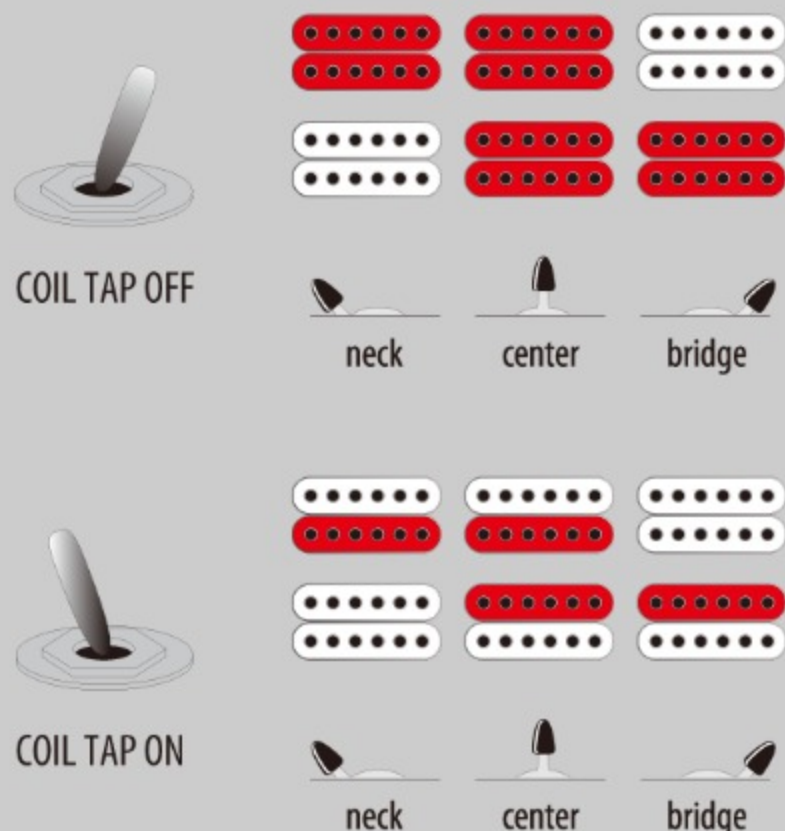

IAF : Indigo Aurora Burst Flat

COLOR VARIATION :

SHARE :

SPEC

SPEC

neck type	Nitro Wizard / 5pc Panga Panga/Walnut neck
top/back/body	Flamed Maple top / Nyatoh body
fretboard	Macassar Ebony fretboard / White Step off-set dot inlay
fret	Jumbo Sub Zero treated frets
number of frets	24
bridge	Gibraltar Standard II bridge
string space	10.8mm
neck pickup	Bare Knuckle Aftermath (H) neck pickup (Passive/Alnico)
bridge pickup	Bare Knuckle Aftermath (H) bridge pickup (Passive/Ceramic)
factory tuning	1E,2B,3G,4D,5A,6E
strings	D'Addario® EXL110
string gauge	.010/.013/.017/.026/.036/.046
nut	Plastic
hardware color	Cosmo black

NECK DIMENSIONS

Scale :	648mm/25.5"
a : Width	43mm at NUT
b : Width	58mm at 24F
c : Thickness	19mm at 1F
d : Thickness	21mm at 12F
Radius :	400mmR

SWITCHING SYSTEM

CONTROLS

OTHERS

Recommended M300C

Case

Coil-tap switch

Gotoh® MG-T locking machine heads

Luminescent side dot inlay

Schaller S-Locks strap lock pins

Luminescent Ibanez logo