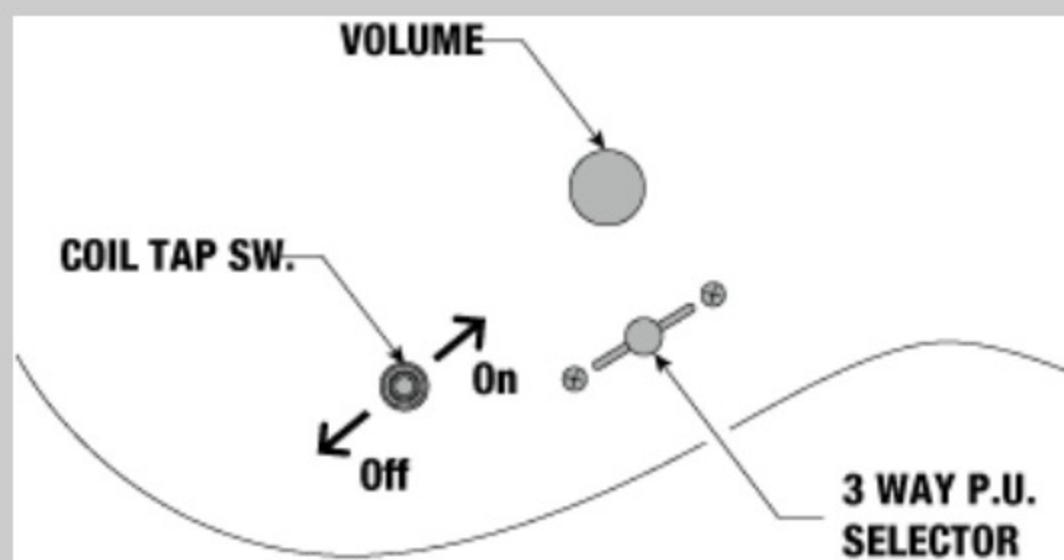

IAF : Indigo Aurora Burst Flat

COLOR VARIATION :

SHARE :

SPEC

SPEC

neck type	Nitro Wizard / 5pc Panga Panga/Walnut neck
top/back/body	Flamed Maple top / Nyatoh body
fretboard	Macassar Ebony fretboard / White Step off-set dot inlay
fret	Jumbo Sub Zero treated frets
number of frets	24
bridge	Gibraltar Standard II bridge
string space	10.8mm
neck pickup	Bare Knuckle Aftermath (H) neck pickup (Passive/Alnico)
bridge pickup	Bare Knuckle Aftermath (H) bridge pickup (Passive/Ceramic)
factory tuning	1E,2B,3G,4D,5A,6E
strings	D'Addario® EXL110
string gauge	.010/.013/.017/.026/.036/.046
nut	Plastic
hardware color	Cosmo black

NECK DIMENSIONS

Scale :	648mm/25.5"
a : Width	43mm at NUT
b : Width	58mm at 24F
c : Thickness	19mm at 1F
d : Thickness	21mm at 12F
Radius :	400mmR

SWITCHING SYSTEM

CONTROLS

OTHERS

Recommended M300C

Case

Coil-tap switch

Gotoh® MG-T locking machine heads

Luminescent side dot inlay

Schaller S-Locks strap lock pins

Luminescent Ibanez logo