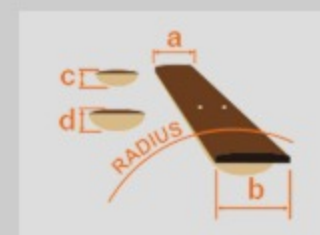

IAF : Indigo Aurora Burst Flat

COLOR VARIATION :

SHARE :

SPEC

SPEC

neck type	Nitro Wizard / 5pc Panga Panga/Walnut neck
top/back/body	Flamed Maple top / Nyatoh body
fretboard	Macassar Ebony fretboard / White Step off-set dot inlay
fret	Jumbo Sub Zero treated frets
number of frets	24
bridge	Gibraltar Standard II bridge
string space	10.8mm
neck pickup	Bare Knuckle Aftermath (H) neck pickup (Passive/Alnico)
bridge pickup	Bare Knuckle Aftermath (H) bridge pickup (Passive/Ceramic)
factory tuning	1E,2B,3G,4D,5A,6E
strings	D'Addario® EXL110
string gauge	.010/.013/.017/.026/.036/.046
nut	Plastic
hardware color	Cosmo black

NECK DIMENSIONS

Scale :	648mm/25.5"
a : Width	43mm at NUT
b : Width	58mm at 24F
c : Thickness	19mm at 1F
d : Thickness	21mm at 12F
Radius :	400mmR

SWITCHING SYSTEM

CONTROLS

OTHERS

Recommended M300C

Case

Coil-tap switch

Gotoh® MG-T locking machine heads

Luminescent side dot inlay

Schaller S-Locks strap lock pins

Luminescent Ibanez logo