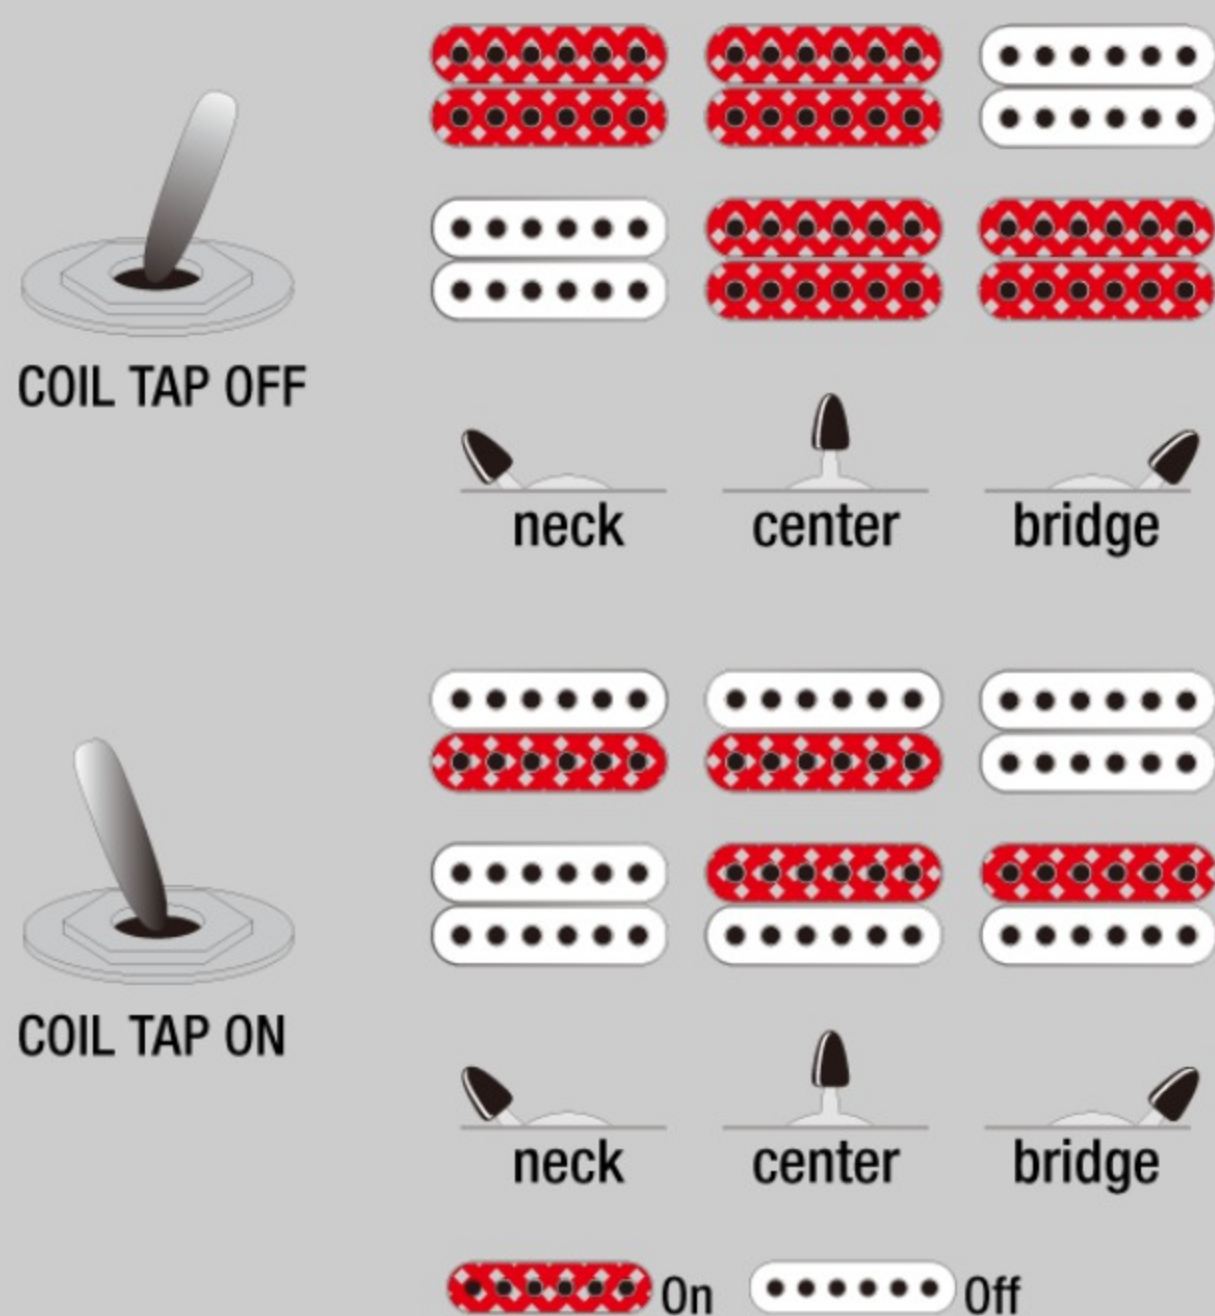

RGGA

COLOR VARIATION :

OEM : Metallic Orange Eclipse Matte

SHARE :

SPEC

SPECS

neck type	Nitro Wizard / 5pc Panga Panga/Walnut neck
top/back/body	Nyatoh body
fretboard	Macassar Ebony fretboard / White Step off-set dot inlay
fret	Jumbo Sub Zero treated frets
number of frets	24
bridge	Gibraltar Standard II bridge
string space	10.8mm
neck pickup	DiMarzio® Fusion Edge (H) neck pickup (Passive/Alnico)
bridge pickup	DiMarzio® Fusion Edge (H) bridge pickup (Passive/Ceramic)
factory tuning	1E,2B,3G,4D,5A,6E
strings	D'Addario® EXL110
string gauge	.010/.013/.017/.026/.036/.046
hardware color	Cosmo black

NECK DIMENSIONS

Scale :	648mm/25.5"
a : Width	43mm at NUT
b : Width	58mm at 24F
c : Thickness	19mm at 1F
d : Thickness	21mm at 12F
Radius :	400mmR

DESCRIPTION +

SWITCHING SYSTEM

DESCRIPTION +

CONTROLS

DESCRIPTION +

OTHER FEATURES

Recommended Case	M300C
Coil-tap switch	
Gotoh® MG-T locking machine heads	
Luminescent side dot inlay	
Schaller S-Locks strap lock pins	
Luminescent Ibanez logo	