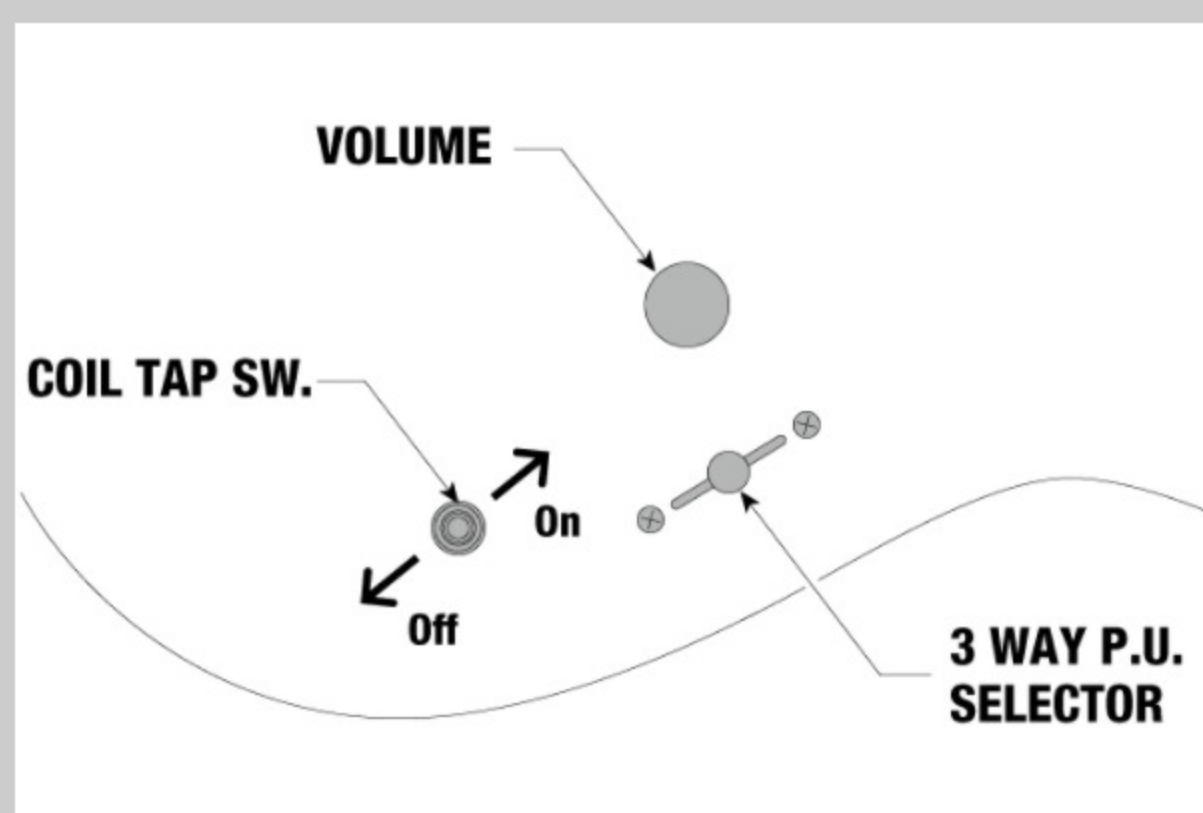

NECK DIMENSIONS

Scale :	648mm/25.5"
a : Width	43mm at NUT
b : Width	58mm at 24F
c : Thickness	19mm at 1F
d : Thickness	21mm at 12F
Radius :	400mmR

DESCRIPTION +

SWITCHING SYSTEM

DESCRIPTION +

CONTROLS

DESCRIPTION +

OTHER FEATURES

Recommended Case	M300C
Coil-tap switch	
Gotoh® MG-T locking machine heads	
Luminescent side dot inlay	
Schaller S-Locks strap lock pins	
Luminescent Ibanez logo	