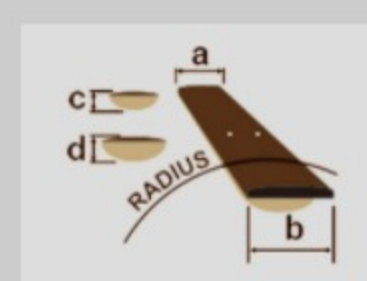

RGGA

COLOR VARIATION :

OEM : Metallic Orange Eclipse Matte

SHARE :

SPEC

SPECS

neck type	Nitro Wizard / 5pc Panga Panga/Walnut neck
top/back/body	Nyatoh body
fretboard	Macassar Ebony fretboard / White Step off-set dot inlay
fret	Jumbo Sub Zero treated frets
number of frets	24
bridge	Gibraltar Standard II bridge
string space	10.8mm
neck pickup	DiMarzio® Fusion Edge (H) neck pickup (Passive/Alnico)
bridge pickup	DiMarzio® Fusion Edge (H) bridge pickup (Passive/Ceramic)
factory tuning	1E,2B,3G,4D,5A,6E
strings	D'Addario® EXL110
string gauge	.010/.013/.017/.026/.036/.046
hardware color	Cosmo black

NECK DIMENSIONS

Scale :	648mm/25.5"
a : Width	43mm at NUT
b : Width	58mm at 24F
c : Thickness	19mm at 1F
d : Thickness	21mm at 12F
Radius :	400mmR

DESCRIPTION +

SWITCHING SYSTEM

DESCRIPTION +

CONTROLS

DESCRIPTION +

OTHER FEATURES

Recommended Case	M300C
Coil-tap switch	
Gotoh® MG-T locking machine heads	
Luminescent side dot inlay	
Schaller S-Locks strap lock pins	
Luminescent Ibanez logo	