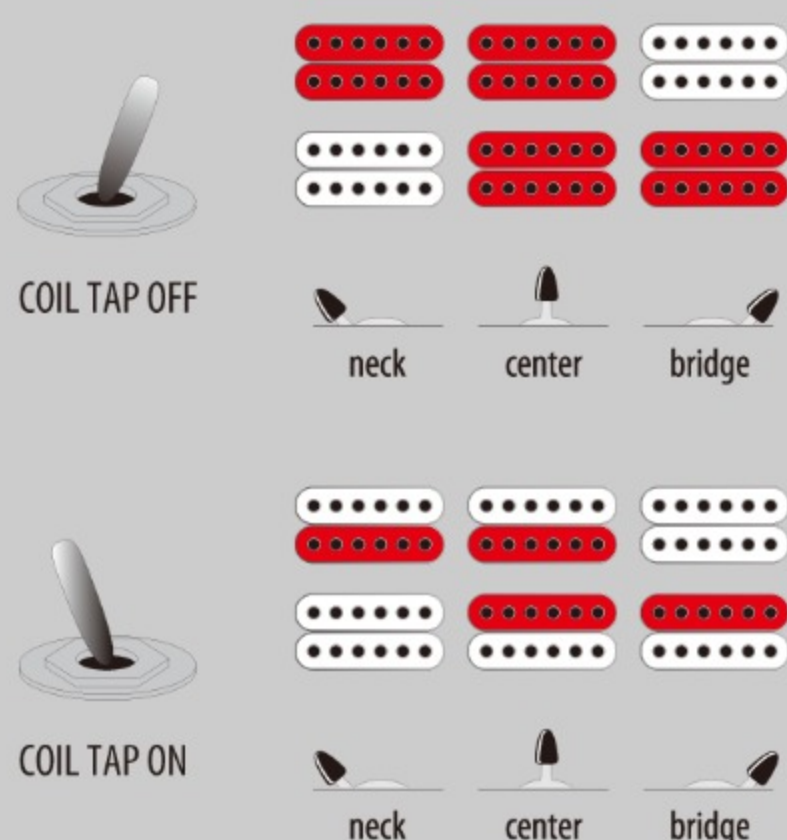

### SPEC

neck type	Nitro Wizard-7 / 5pc Panga Panga/Walnut neck
top/back/body	Flamed Maple top / Nyatoh body
fretboard	Macassar Ebony fretboard / White Step offset dot inlay
fret	Jumbo Sub Zero treated frets
number of frets	24
bridge	Gibraltar Standard II-7 bridge
string space	10.8mm
neck pickup	Bare Knuckle Aftermath-7 (H) neck pickup (Passive/Alnico)
bridge pickup	Bare Knuckle Aftermath-7 (H) bridge pickup (Passive/Ceramic)
factory tuning	1E,2B,3G,4D,5A,6E,7B
strings	D'Addario® EXL110-7
string gauge	.010/.013/.017/.026/.036/.046/.059
nut	Plastic
hardware color	Cosmo black

### NECK DIMENSIONS

Scale :	648mm/25.5"
a : Width	48mm at NUT
b : Width	68mm at 24F
c : Thickness	19mm at 1F
d : Thickness	21mm at 12F
Radius :	400mmR

### SWITCHING SYSTEM