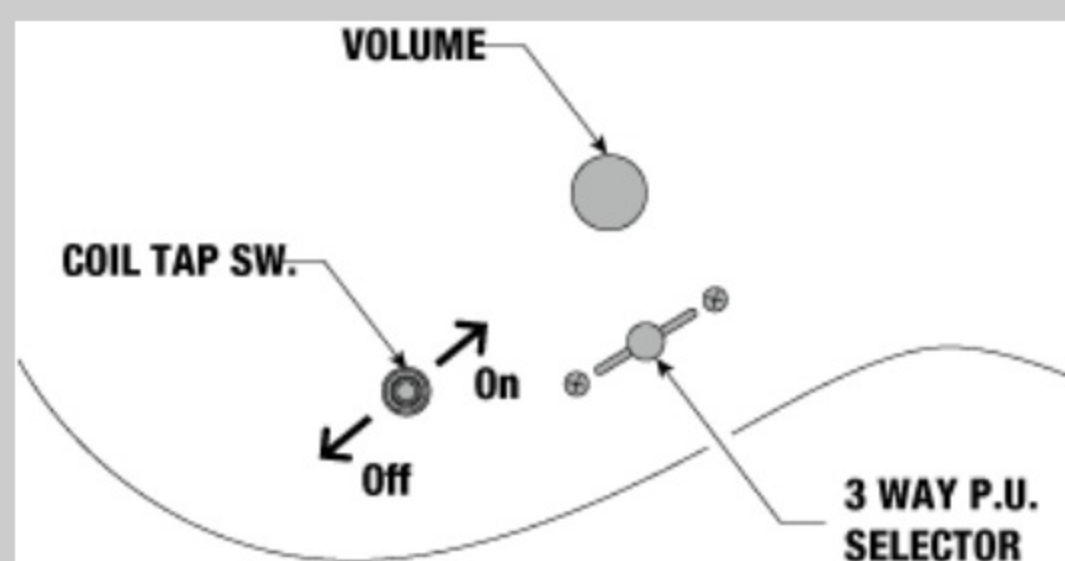

CONTROLS

OTHERS

Recommended Case M300C

Coil-tap switch

Gotoh® MG-T locking machine heads

Luminescent side dot inlay

Schaller S-Locks strap lock pins

Luminescent Ibanez logo