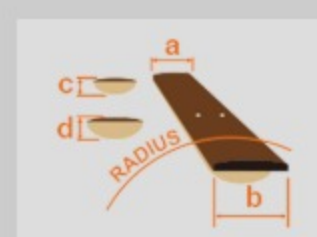

### SPEC

neck type	Nitro Wizard-7 / 5pc Panga Panga/Walnut neck
top/back/body	Flamed Maple top / Nyatoh body
fretboard	Macassar Ebony fretboard / White Step offset dot inlay
fret	Jumbo Sub Zero treated frets
number of frets	24
bridge	Gibraltar Standard II-7 bridge
string space	10.8mm
neck pickup	Bare Knuckle Aftermath-7 (H) neck pickup (Passive/Alnico)
bridge pickup	Bare Knuckle Aftermath-7 (H) bridge pickup (Passive/Ceramic)
factory tuning	1E,2B,3G,4D,5A,6E,7B
strings	D'Addario® EXL110-7
string gauge	.010/.013/.017/.026/.036/.046/.059
nut	Plastic
hardware color	Cosmo black

### NECK DIMENSIONS

Scale :	648mm/25.5"
a : Width	48mm at NUT
b : Width	68mm at 24F
c : Thickness	19mm at 1F
d : Thickness	21mm at 12F
Radius :	400mmR