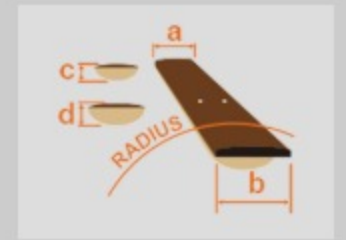

RGA7420FM

BLF : Blue Lagoon Burst Flat

COLOR VARIATION :

SHARE :  

SPEC

SPEC

neck type	Wizard II-7 / 3pc Maple neck
top/back/body	Flamed Maple top / Meranti body
fretboard	Jatoba fretboard / Off-set white dot inlay
fret	Jumbo frets
number of frets	24
bridge	Edge-Zero II-7 tremolo bridge
string space	10.8mm
neck pickup	Quantum-7 (H) neck pickup (Passive/Ceramic)
bridge pickup	Quantum-7 (H) bridge pickup (Passive/Ceramic)
factory tuning	1E,2B,3G,4D,5A,6E,7B
strings	D'Addario® EXL120-7
string gauge	.009/.011/.016/.024/.032/.042/.054
hardware color	Black

NECK DIMENSIONS

Scale :	648mm/25.5"
a : Width	48mm at NUT
b : Width	68mm at 24F
c : Thickness	19mm at 1F
d : Thickness	21mm at 12F
Radius :	400mmR

SWITCHING SYSTEM

CONTROLS

OTHERS

Recommended Case W250C