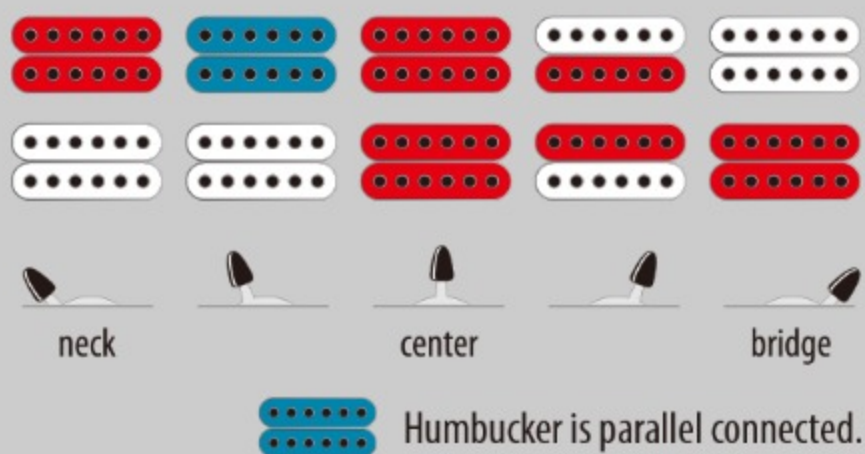

RGA7420FM

BLF : Blue Lagoon Burst Flat

COLOR VARIATION :

SHARE :  

SPEC

SPEC

neck type	Wizard II-7 / 3pc Maple neck
top/back/body	Flamed Maple top / Meranti body
fretboard	Jatoba fretboard / Off-set white dot inlay
fret	Jumbo frets
number of frets	24
bridge	Edge-Zero II-7 tremolo bridge
string space	10.8mm
neck pickup	Quantum-7 (H) neck pickup (Passive/Ceramic)
bridge pickup	Quantum-7 (H) bridge pickup (Passive/Ceramic)
factory tuning	1E,2B,3G,4D,5A,6E,7B
strings	D'Addario® EXL120-7
string gauge	.009/.011/.016/.024/.032/.042/.054
hardware color	Black

NECK DIMENSIONS

Scale :	648mm/25.5"
a : Width	48mm at NUT
b : Width	68mm at 24F
c : Thickness	19mm at 1F
d : Thickness	21mm at 12F
Radius :	400mmR

SWITCHING SYSTEM

CONTROLS

OTHERS

Recommended Case W250C