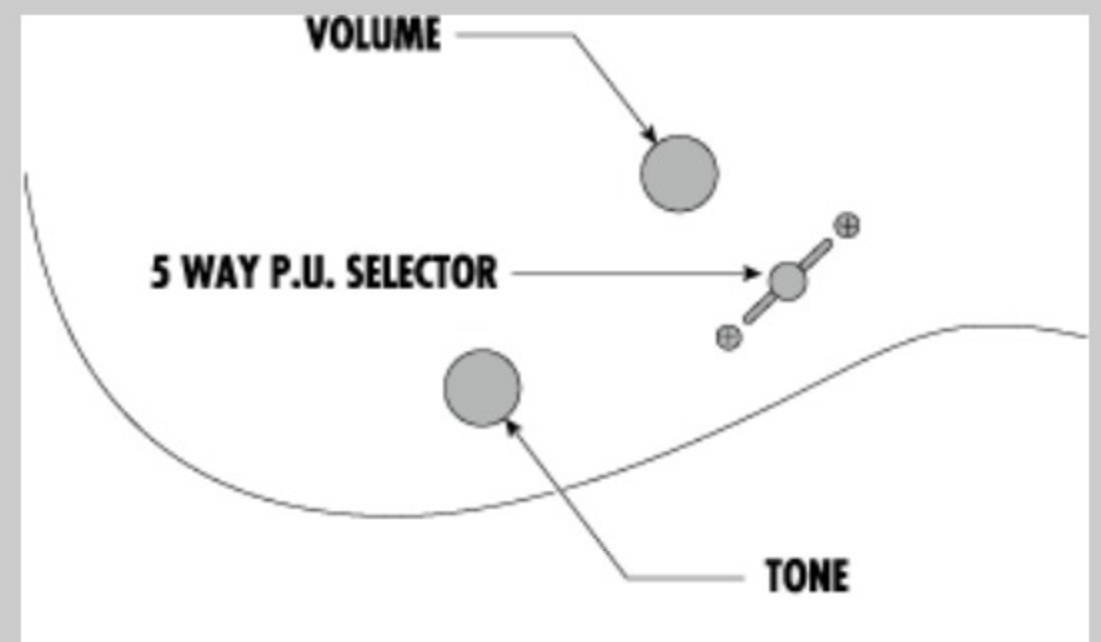

RGA7420FM

BLF : Blue Lagoon Burst Flat

COLOR VARIATION :

SHARE :  

SPEC

SPEC

neck type	Wizard II-7 / 3pc Maple neck
top/back/body	Flamed Maple top / Meranti body
fretboard	Jatoba fretboard / Off-set white dot inlay
fret	Jumbo frets
number of frets	24
bridge	Edge-Zero II-7 tremolo bridge
string space	10.8mm
neck pickup	Quantum-7 (H) neck pickup (Passive/Ceramic)
bridge pickup	Quantum-7 (H) bridge pickup (Passive/Ceramic)
factory tuning	1E,2B,3G,4D,5A,6E,7B
strings	D'Addario® EXL120-7
string gauge	.009/.011/.016/.024/.032/.042/.054
hardware color	Black

NECK DIMENSIONS

Scale :	648mm/25.5"
a : Width	48mm at NUT
b : Width	68mm at 24F
c : Thickness	19mm at 1F
d : Thickness	21mm at 12F
Radius :	400mmR

SWITCHING SYSTEM

CONTROLS

OTHERS

Recommended Case W250C