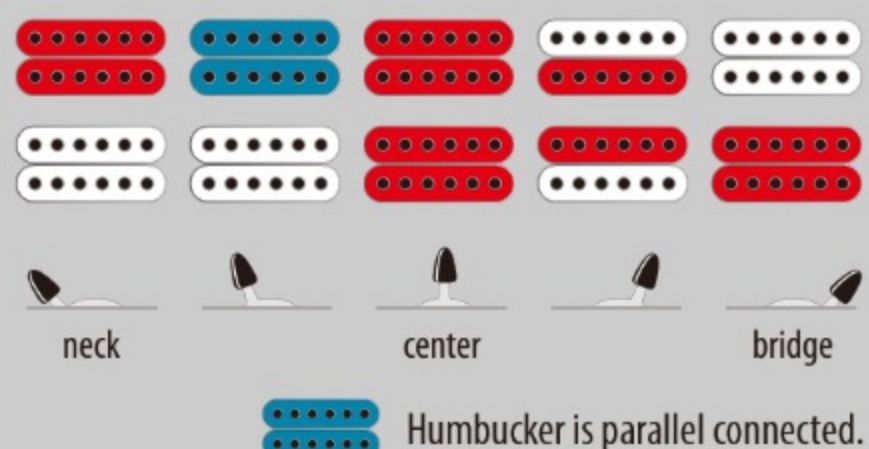

RGA7420FM

BLF : Blue Lagoon Burst Flat

COLOR VARIATION :

SHARE :  

SPEC

SPEC

neck type	Wizard II-7 / 3pc Maple neck
top/back/body	Flamed Maple top / Meranti body
fretboard	Jatoba fretboard / Off-set white dot inlay
fret	Jumbo frets
number of frets	24
bridge	Edge-Zero II-7 tremolo bridge
string space	10.8mm
neck pickup	Quantum-7 (H) neck pickup (Passive/Ceramic)
bridge pickup	Quantum-7 (H) bridge pickup (Passive/Ceramic)
factory tuning	1E,2B,3G,4D,5A,6E,7B
strings	D'Addario® EXL120-7
string gauge	.009/.011/.016/.024/.032/.042/.054
nut	Locking nut
hardware color	Black

NECK DIMENSIONS

Scale :	648mm/25.5"
a : Width	48mm at NUT
b : Width	68mm at 24F
c : Thickness	19mm at 1F
d : Thickness	21mm at 12F
Radius :	400mmR

SWITCHING SYSTEM

CONTROLS

OTHERS

Recommended Case W250C