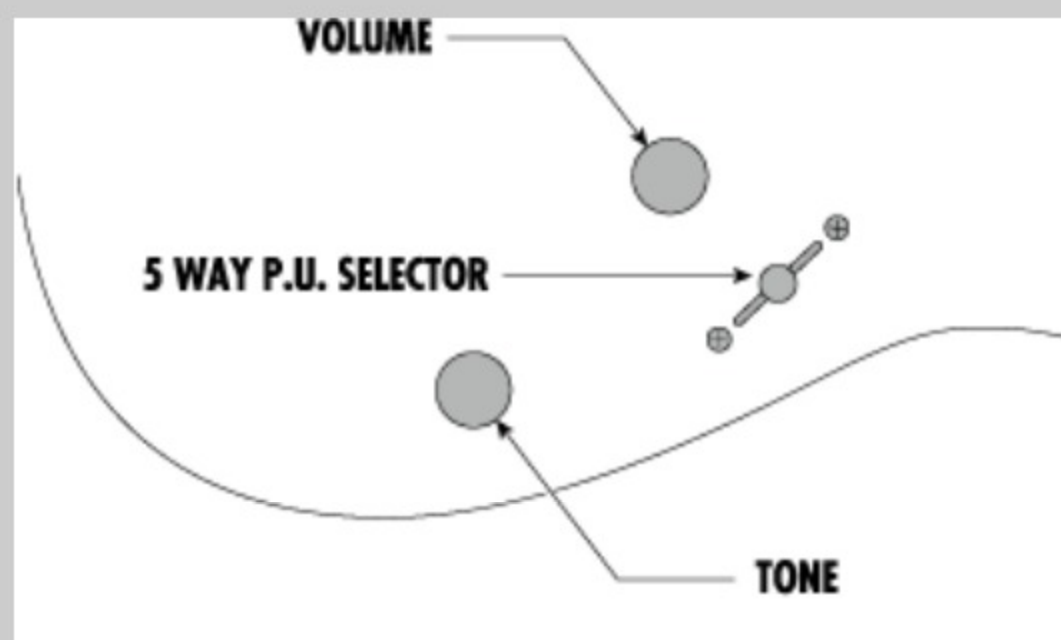

RGA7420FM

BLF : Blue Lagoon Burst Flat

COLOR VARIATION :

SHARE :  

SPEC

SPEC

neck type	Wizard II-7 / 3pc Maple neck
top/back/body	Flamed Maple top / Meranti body
fretboard	Jatoba fretboard / Off-set white dot inlay
fret	Jumbo frets
number of frets	24
bridge	Edge-Zero II-7 tremolo bridge
string space	10.8mm
neck pickup	Quantum-7 (H) neck pickup (Passive/Ceramic)
bridge pickup	Quantum-7 (H) bridge pickup (Passive/Ceramic)
factory tuning	1E,2B,3G,4D,5A,6E,7B
strings	D'Addario® EXL120-7
string gauge	.009/.011/.016/.024/.032/.042/.054
nut	Locking nut
hardware color	Black

NECK DIMENSIONS

Scale :	648mm/25.5"
a : Width	48mm at NUT
b : Width	68mm at 24F
c : Thickness	19mm at 1F
d : Thickness	21mm at 12F
Radius :	400mmR

SWITCHING SYSTEM

CONTROLS

OTHERS

Recommended Case W250C