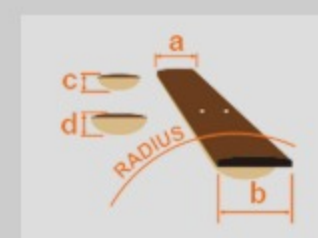

RGA7420FM

BLF : Blue Lagoon Burst Flat

COLOR VARIATION :

SHARE :  

SPEC

SPEC

neck type	Wizard II-7 / 3pc Maple neck
top/back/body	Flamed Maple top / Meranti body
fretboard	Jatoba fretboard / Off-set white dot inlay
fret	Jumbo frets
number of frets	24
bridge	Edge-Zero II-7 tremolo bridge
string space	10.8mm
neck pickup	Quantum-7 (H) neck pickup (Passive/Ceramic)
bridge pickup	Quantum-7 (H) bridge pickup (Passive/Ceramic)
factory tuning	1E,2B,3G,4D,5A,6E,7B
strings	D'Addario® EXL120-7
string gauge	.009/.011/.016/.024/.032/.042/.054
nut	Locking nut
hardware color	Black

NECK DIMENSIONS

Scale :	648mm/25.5"
a : Width	48mm at NUT
b : Width	68mm at 24F
c : Thickness	19mm at 1F
d : Thickness	21mm at 12F
Radius :	400mmR

SWITCHING SYSTEM

CONTROLS

OTHERS

Recommended Case W250C