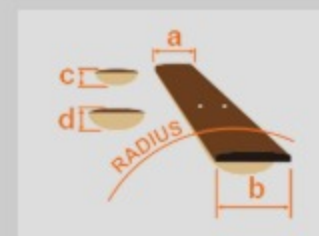

### SPEC

neck type	Wizard II-7 / 3pc Maple neck
top/back/body	Flamed Maple top / Meranti body
fretboard	Jatoba / Off-set white dot inlay
fret	Jumbo frets
bridge	Fixed bridge
neck pickup	Quantum (H) neck pickup (Passive/Ceramic)
bridge pickup	Quantum (H) bridge pickup (Passive/Ceramic)
hardware color	Black

### NECK DIMENSIONS

Scale :	648mm/25.5"
a : Width	48mm at NUT
b : Width	68mm at 24F
c : Thickness	19mm at 1F
d : Thickness	21mm at 12F
Radius :	400mmR