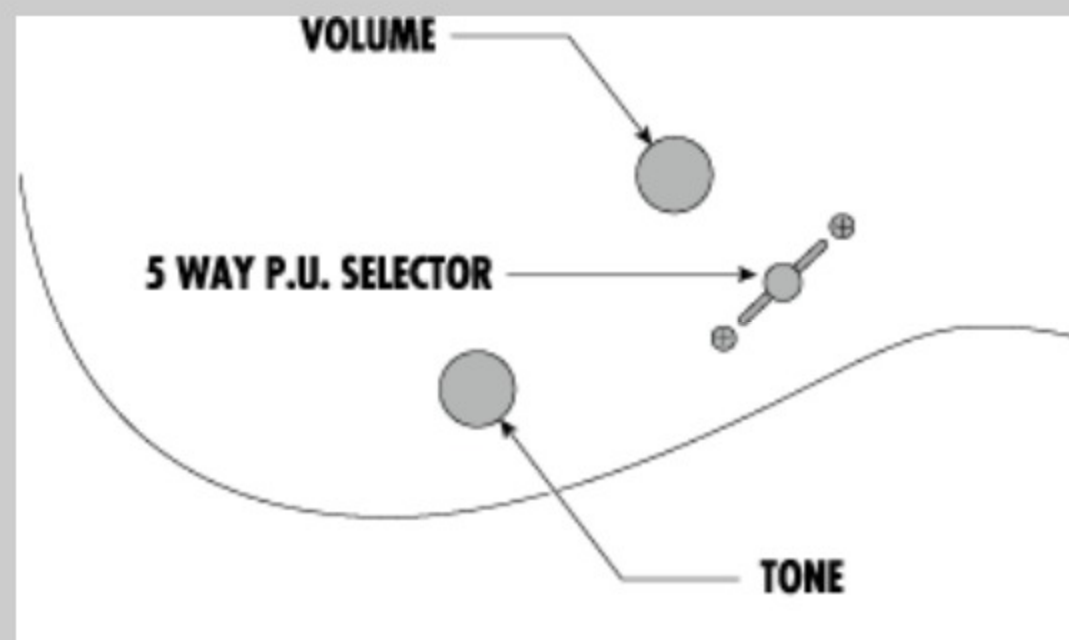

CONTROLS

OTHERS

Recommended Case W250C