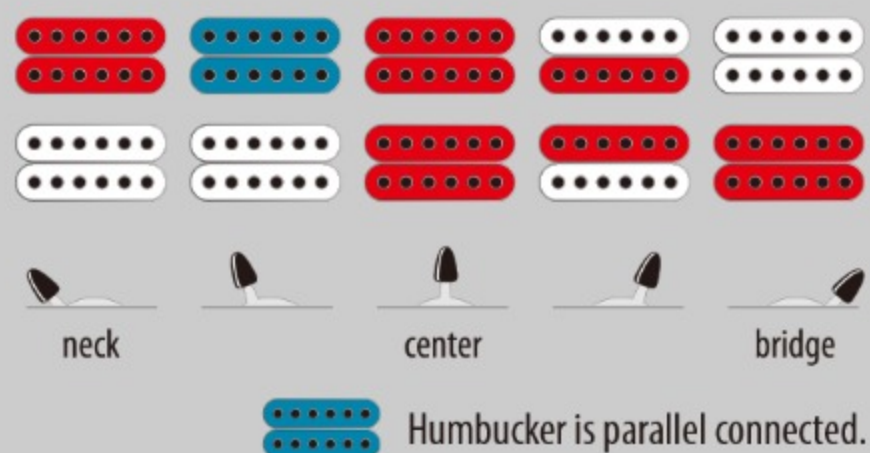

## SPEC

### SPEC

neck type	Wizard II-7 / 3pc Maple neck
top/back/body	Flamed Maple top / Meranti body
fretboard	Jatoba / Off-set white dot inlay
fret	Jumbo frets
bridge	Fixed bridge
neck pickup	Quantum (H) neck pickup (Passive/Ceramic)
bridge pickup	Quantum (H) bridge pickup (Passive/Ceramic)
hardware color	Black

### SWITCHING SYSTEM