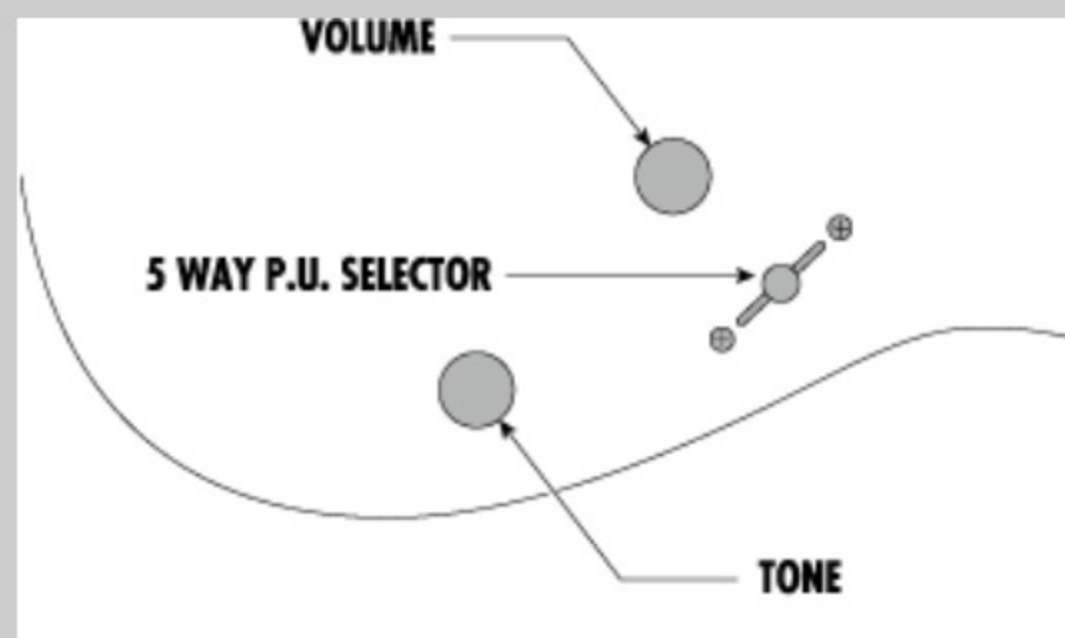

NECK DIMENSIONS

| | |
|---------------|-------------|
| Scale : | 648mm/25.5" |
| a : Width | 48mm at NUT |
| b : Width | 68mm at 24F |
| c : Thickness | 19mm at 1F |
| d : Thickness | 21mm at 12F |
| Radius : | 400mmR |

SWITCHING SYSTEM

CONTROLS

OTHERS

Recommended Case W250C