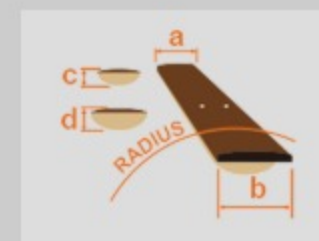

RGA742FM

DEF : Dragon Eye Burst Flat

COLOR VARIATION :

SHARE :  

SPEC

SPEC

| | |
|-----------------|---|
| neck type | Wizard II-7 / 3pc Maple neck |
| top/back/body | Flamed Maple top / Meranti body |
| fretboard | Jatoba fretboard / Off-set white dot inlay |
| fret | Jumbo frets |
| number of frets | 24 |
| bridge | F107 bridge |
| string space | 10.5mm |
| neck pickup | Quantum-7 (H) neck pickup (Passive/Ceramic) |
| bridge pickup | Quantum-7 (H) bridge pickup (Passive/Ceramic) |
| factory tuning | 1E,2B,3G,4D,5A,6E,7B |
| strings | D'Addario® EXL110-7 |
| string gauge | .010/.013/.017/.026/.036/.046/.059 |
| hardware color | Black |

NECK DIMENSIONS

| | |
|---------------|-------------|
| Scale : | 648mm/25.5" |
| a : Width | 48mm at NUT |
| b : Width | 68mm at 24F |
| c : Thickness | 19mm at 1F |
| d : Thickness | 21mm at 12F |
| Radius : | 400mmR |