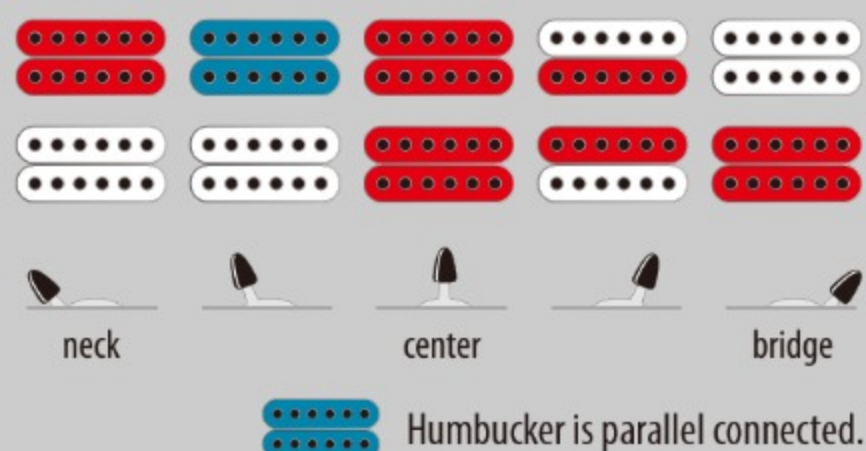

SWITCHING SYSTEM