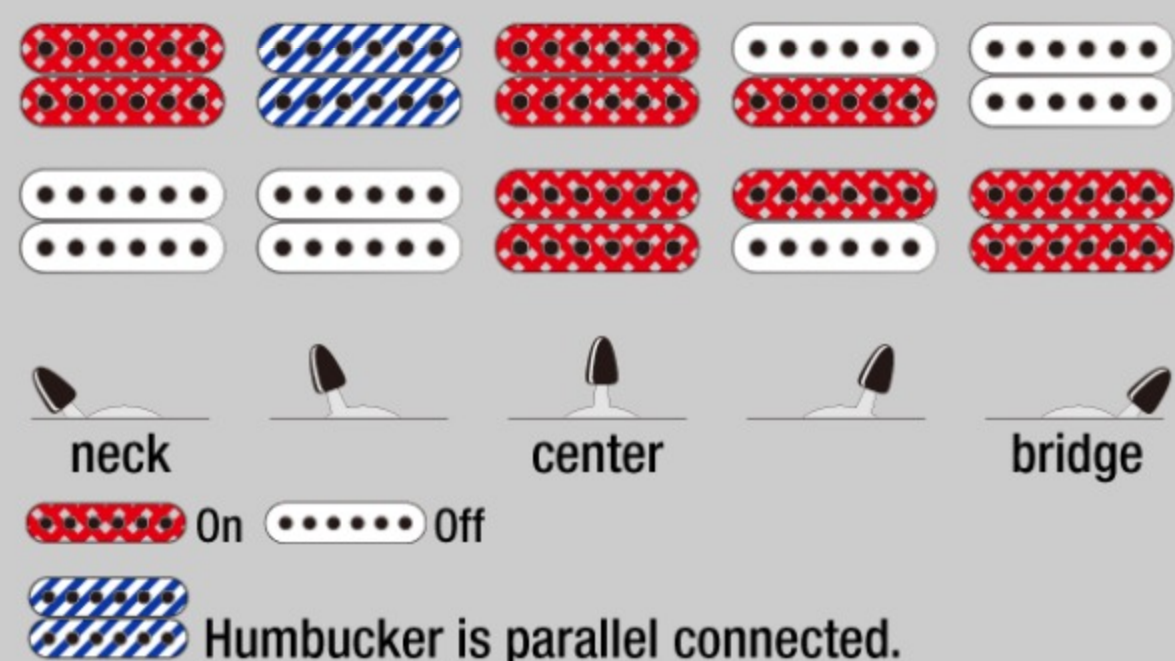

SWITCHING SYSTEM