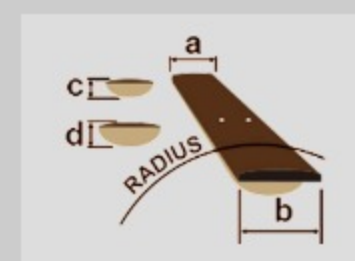

RGA742FM

RGA

COLOR VARIATION : 
TGF : Transparent Gray Flat

SHARE :  

SPEC

SPECS

| | |
|-----------------|---|
| neck type | Wizard II-7 / 3pc Maple neck |
| top/back/body | Flamed Maple top / Meranti body |
| fretboard | Jatoba fretboard / Off-set white dot inlay |
| fret | Jumbo frets |
| number of frets | 24 |
| bridge | F107 bridge |
| string space | 10.5mm |
| neck pickup | Quantum 7 (H) neck pickup (Passive/Ceramic) |
| bridge pickup | Quantum 7 (H) bridge pickup (Passive/Ceramic) |
| factory tuning | 1E,2B,3G,4D,5A,6E,7B |
| strings | D'Addario® XL110-7 |
| string gauge | .010/.013/.017/.026/.036/.046/.059 |
| hardware color | Black |

NECK DIMENSIONS

| | |
|---------------|-------------|
| Scale : | 648mm/25.5" |
| a : Width | 48mm at NUT |
| b : Width | 68mm at 24F |
| c : Thickness | 19mm at 1F |
| d : Thickness | 21mm at 12F |
| Radius : | 400mmR |